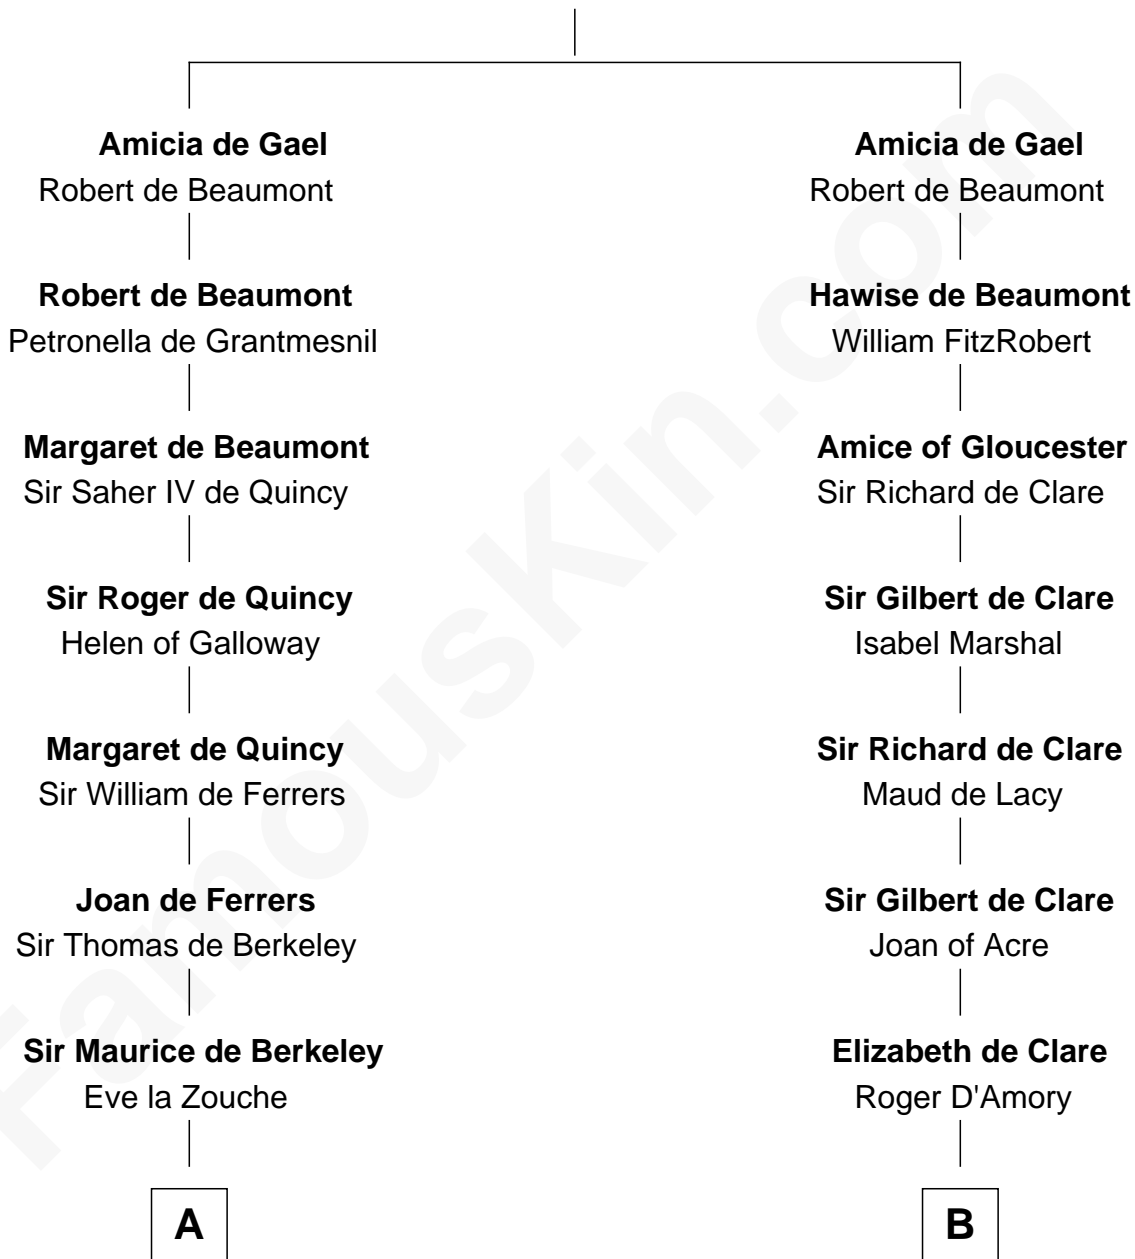

FamousKin.com Relationship Chart of

Jane (Appleton) Pierce

First Lady of President Franklin Pierce

21st cousin of

Fletcher Christian

Leader of the mutiny on the Bounty

Ralph de Gael

C

Sarah Bradstreet
Rev. Richard Hubbard

John Hubbard
Mary Brown

Elizabeth Hubbard
Francis Appleton

Rev. Jesse Appleton
Elizabeth Means

Jane (Appleton) Pierce
First Lady of Franklin Pierce

D

Mary Huddleston
John Senhouse

Humphrey Senhouse
Eleanor Kirkby

Bridget Senhouse
John Christian

Charles Christian
Anne Dixon

Fletcher Christian
Leader of the mutiny on the Bounty