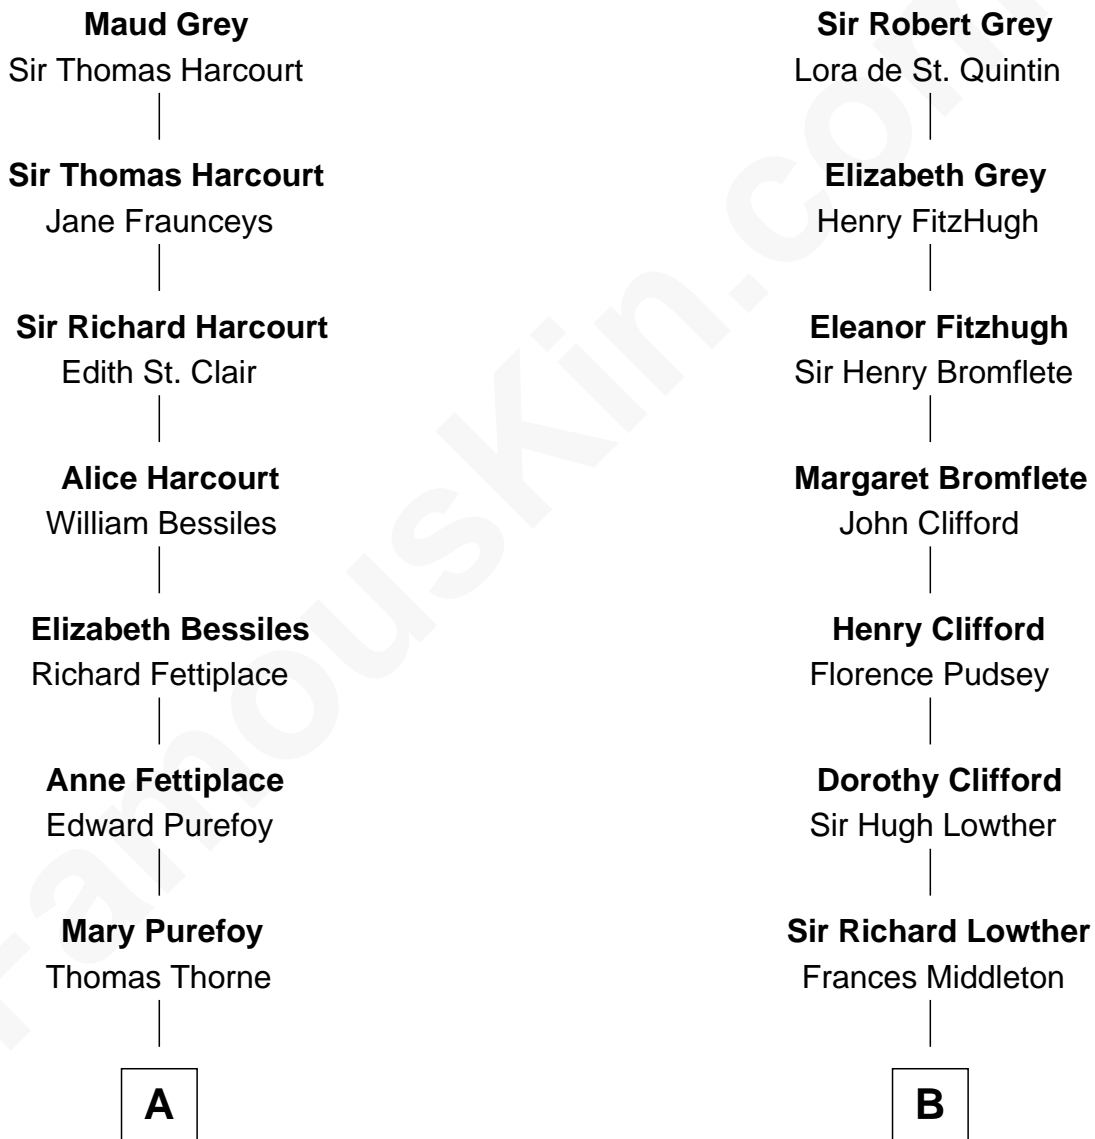

### Jane (Appleton) Pierce

*First Lady of President Franklin Pierce*

14th cousin of

### Fletcher Christian

*Leader of the mutiny on the Bounty*

**Sir John Grey**  
Avice Marmion

**A**

**Susanna Thorne**

Roger Dudley

**Gov. Thomas Dudley**

Dorothy York