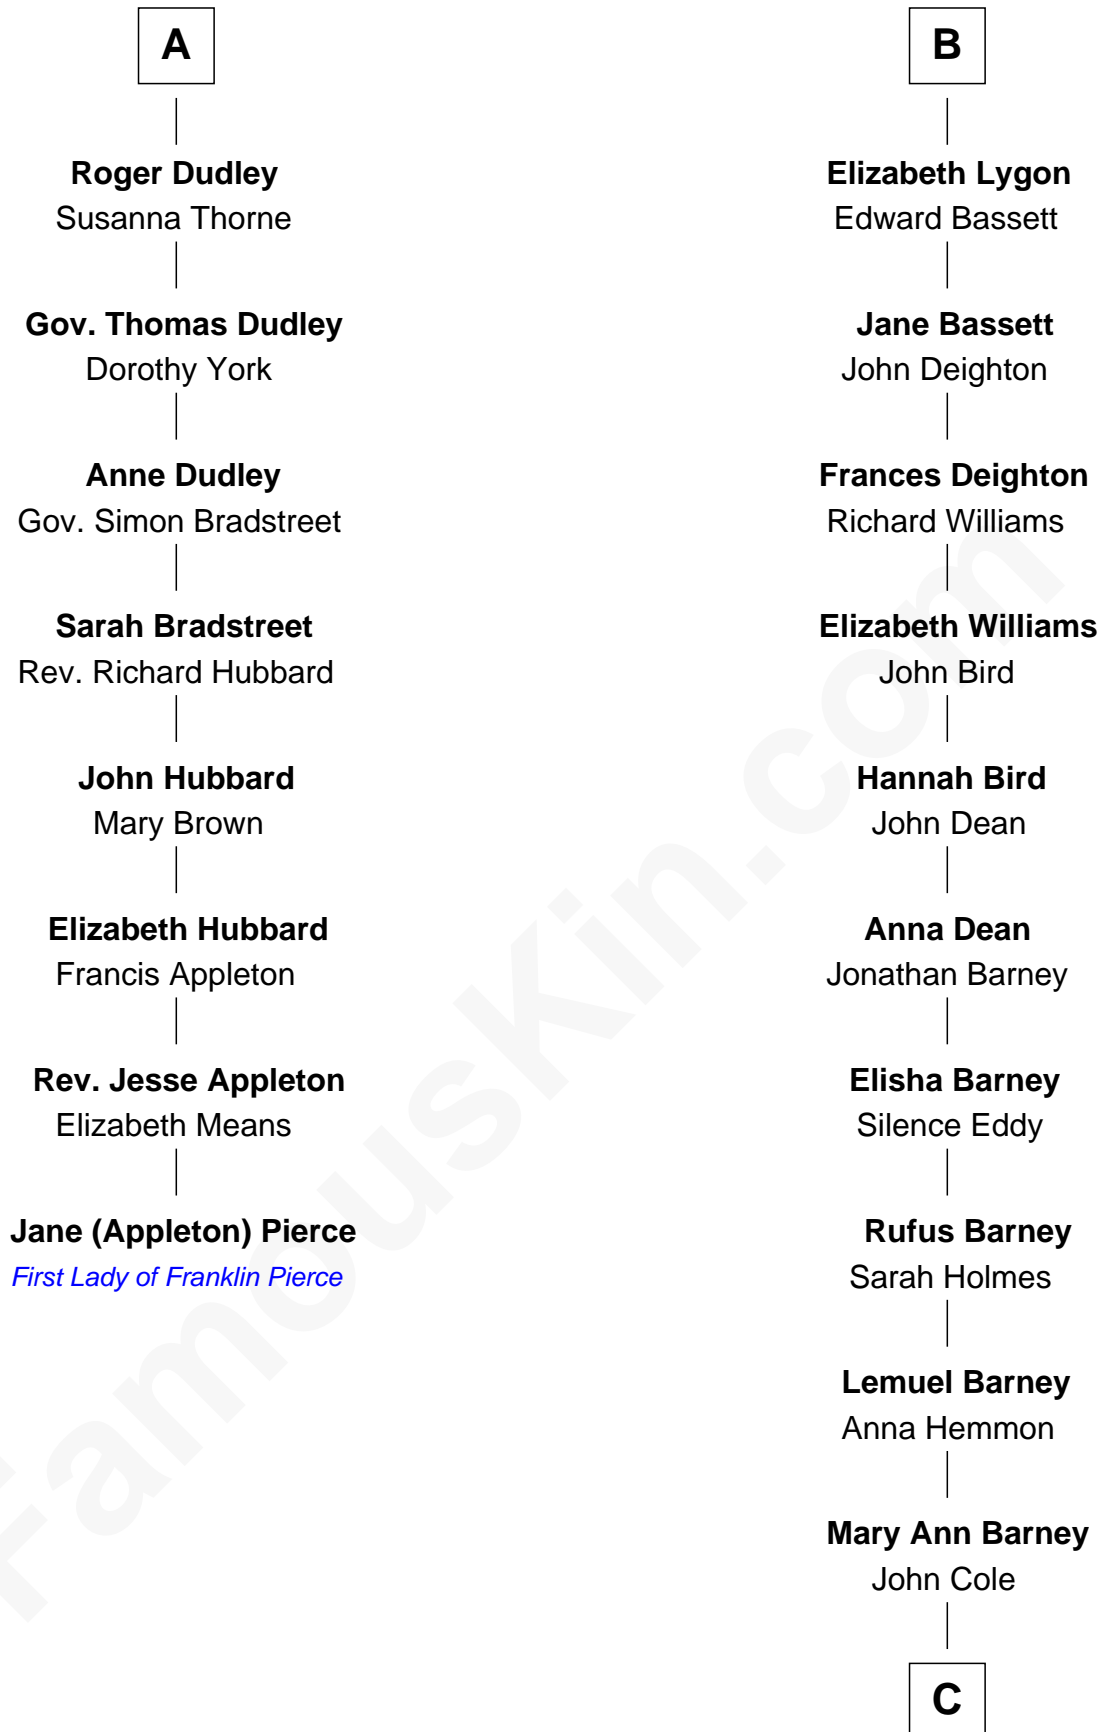

FamousKin.com

Relationship Chart of

Jane (Appleton) Pierce

First Lady of President Franklin Pierce

14th cousin 7 times removed of

Michael Lookinland

TV Actor

C

Rufus Lemuel Cole

Matilda M. Hall

Nellie M. Cole

John Andrew Lookinland

Orrin Paul Lookinland

Madeline Tait

Paul Russell Lookinland

Karen Ruth McKinney