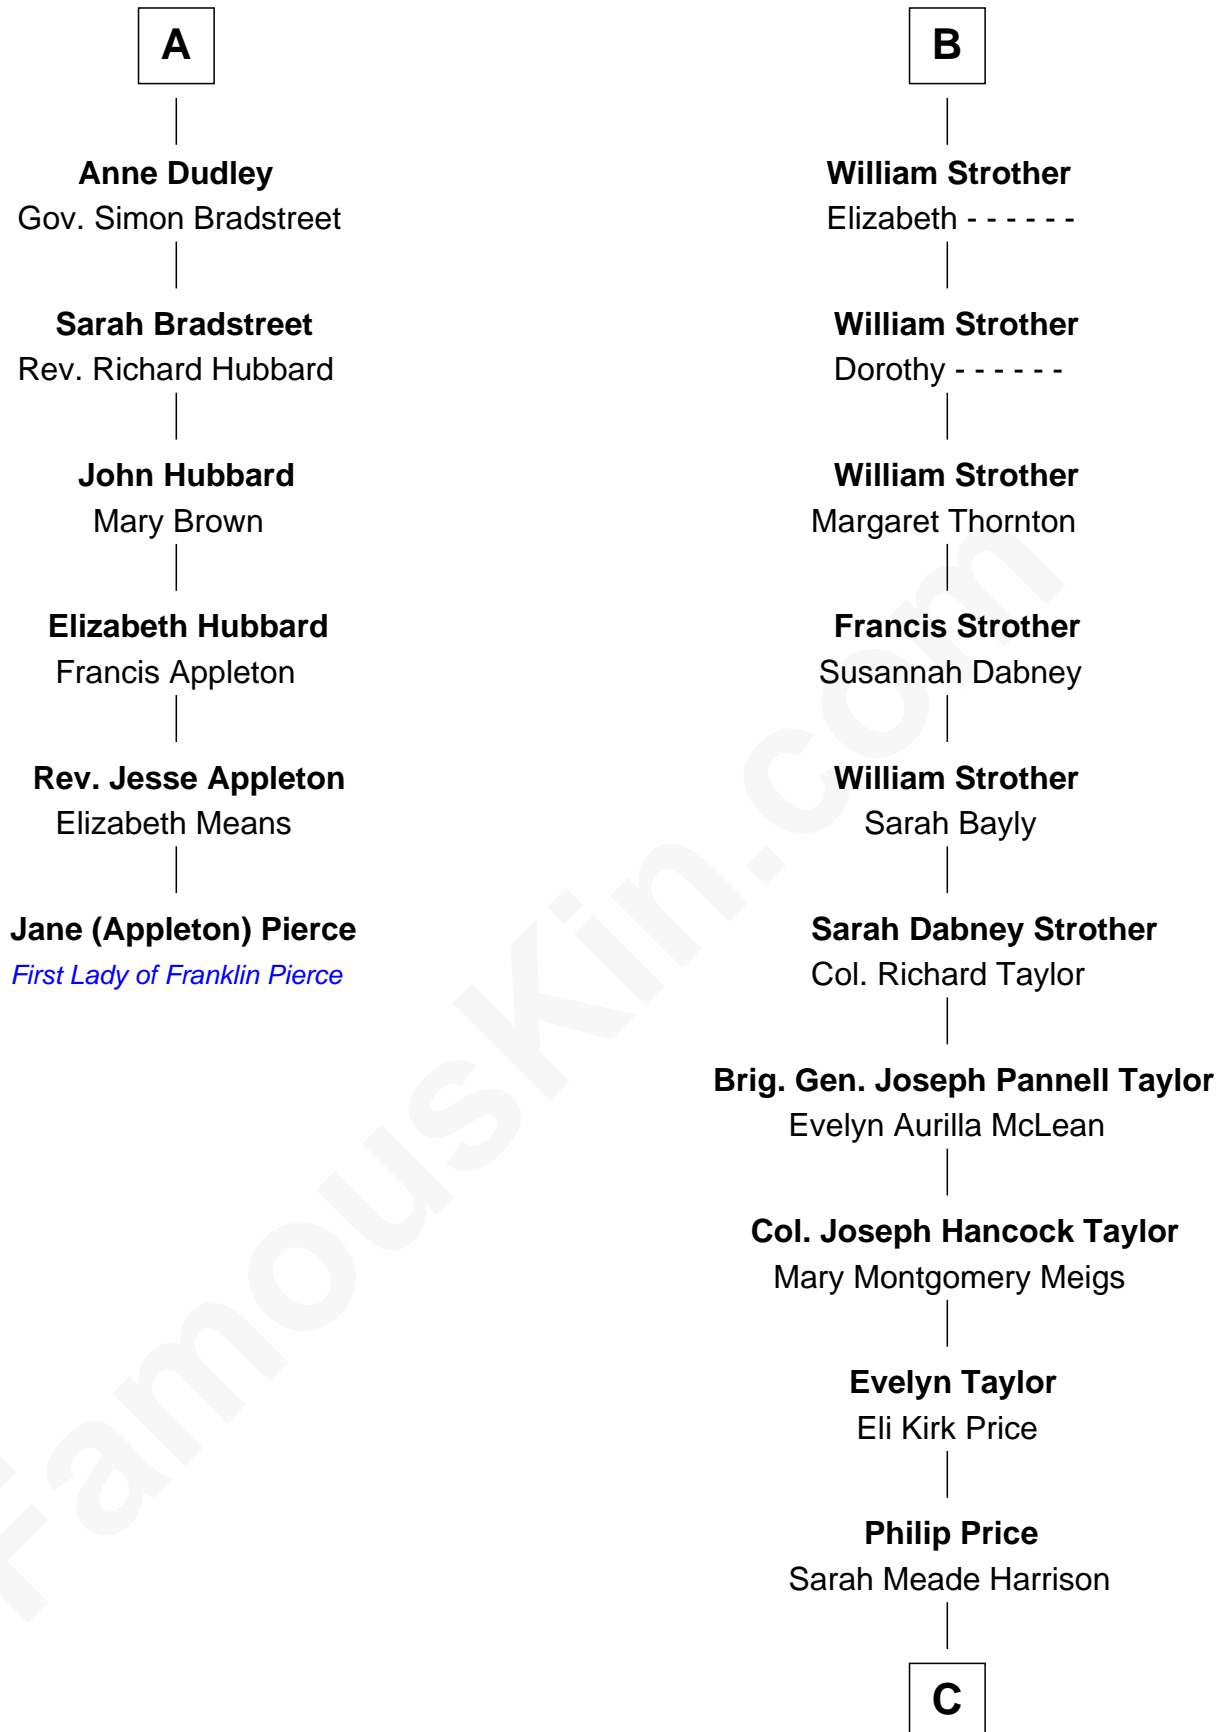

FamousKin.com

Relationship Chart of

Jane (Appleton) Pierce

First Lady of President Franklin Pierce

12th cousin 6 times removed of

Parker Stevenson

TV and Movie Actor

C

Sarah Meade Price
Richard Stevenson Parker

Parker Stevenson
TV and Movie Actor

FamousKin.com