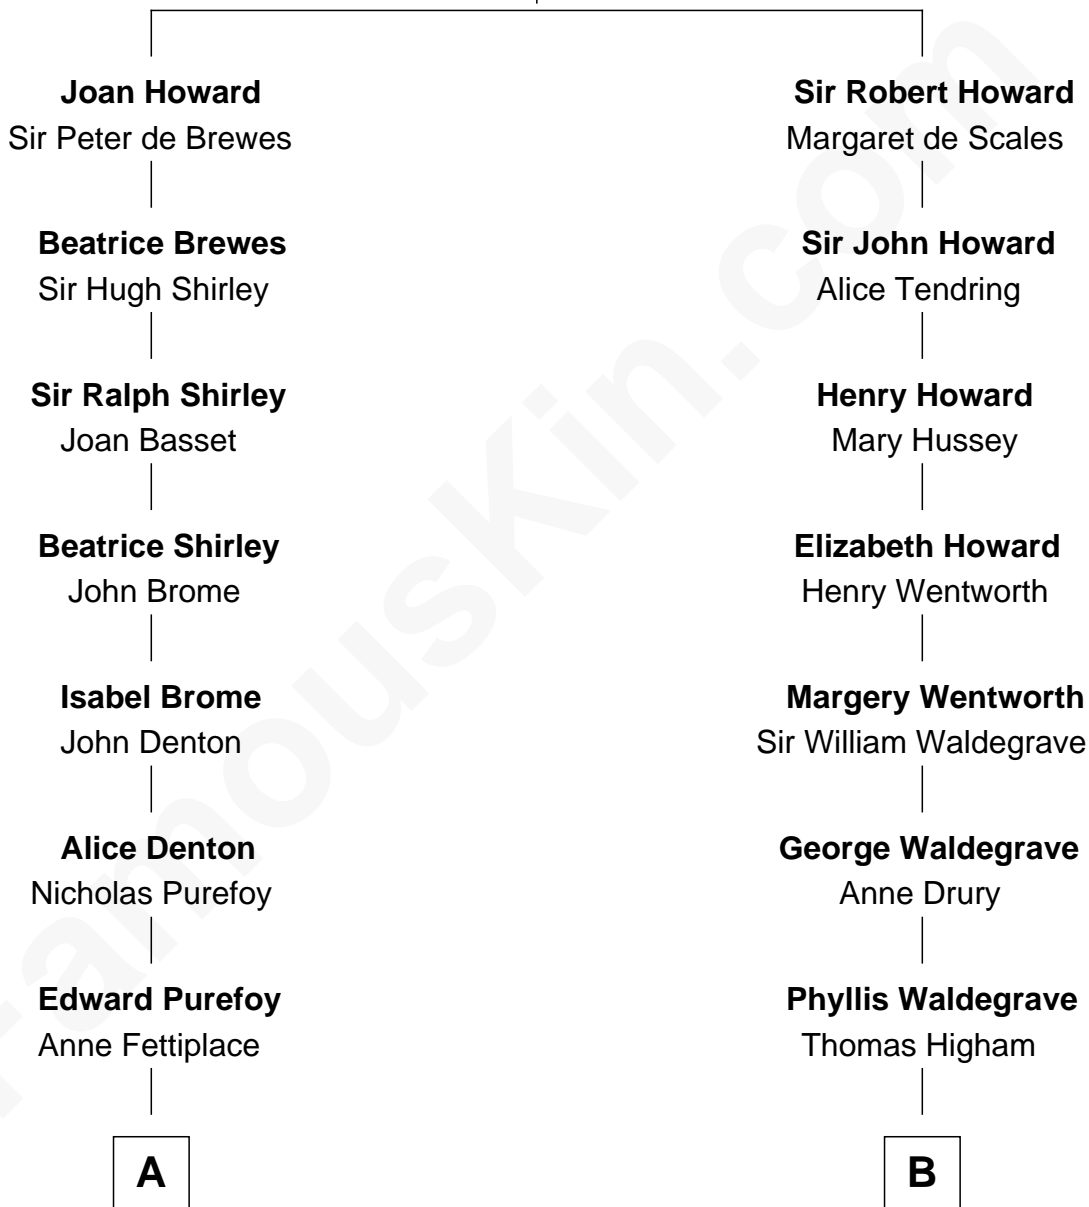

FamousKin.com

Relationship Chart of

Jane (Appleton) Pierce

First Lady of President Franklin Pierce

15th cousin 4 times removed of

Bob Moore

Co-Founder, Bob's Red Mill

Sir John Howard

Alice de Bois

C

Clinton Morris Learnard

Gertrude Maud Yost

Doris Dell Learnard

Kenneth Earl Moore

Bob Moore

Co-Founder, Bob's Red Mill