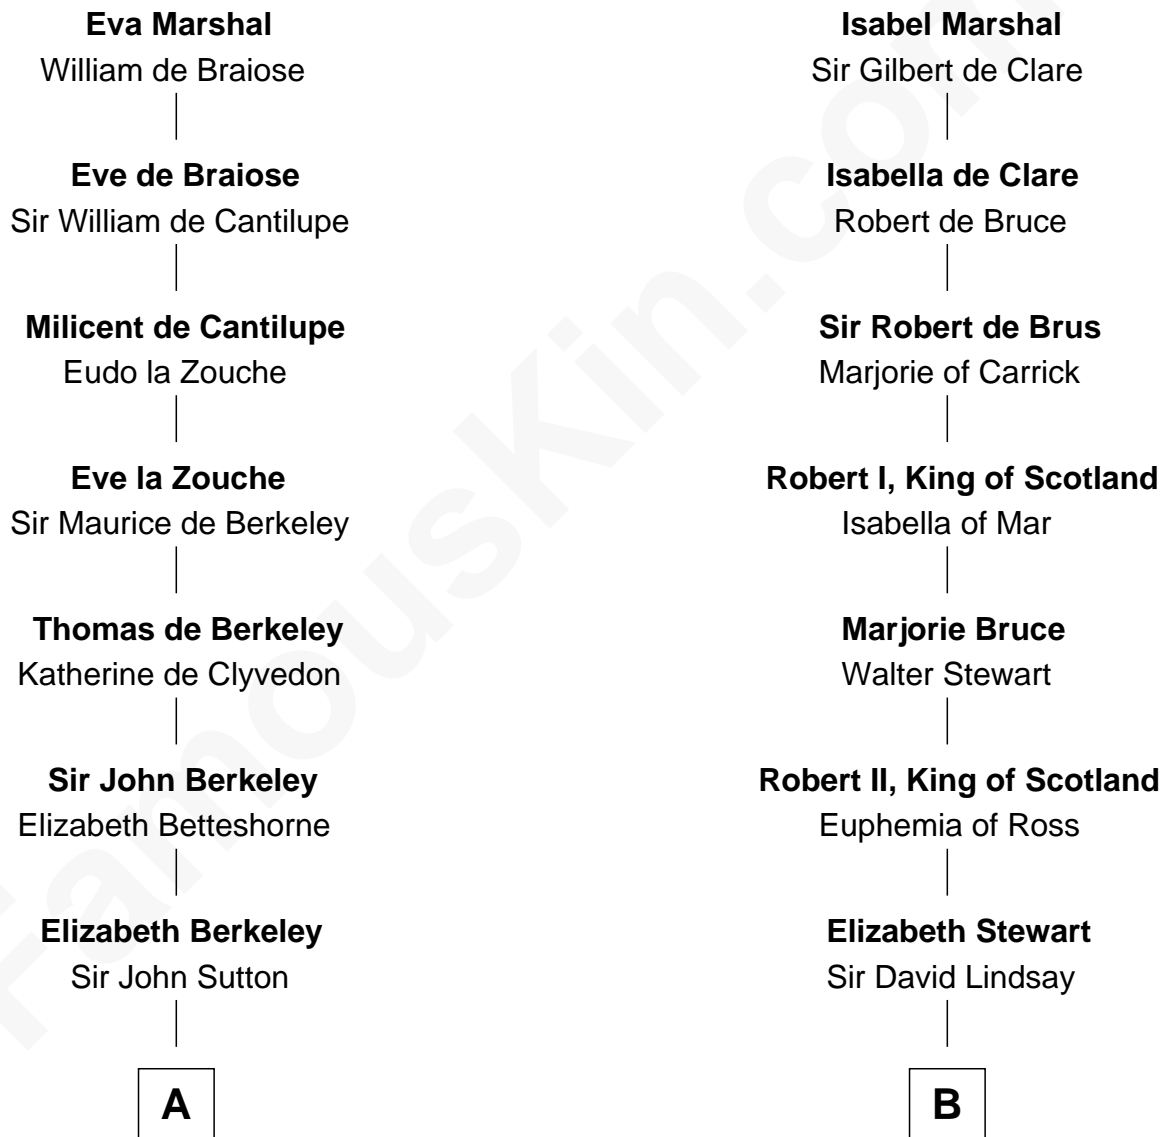

FamousKin.com

Relationship Chart of Jane (Appleton) Pierce

First Lady of President Franklin Pierce

18th cousin 1 time removed of

General Hugh Mercer
American Revolution

Sir William Marshal
Isabel de Clare

FamousKin.com