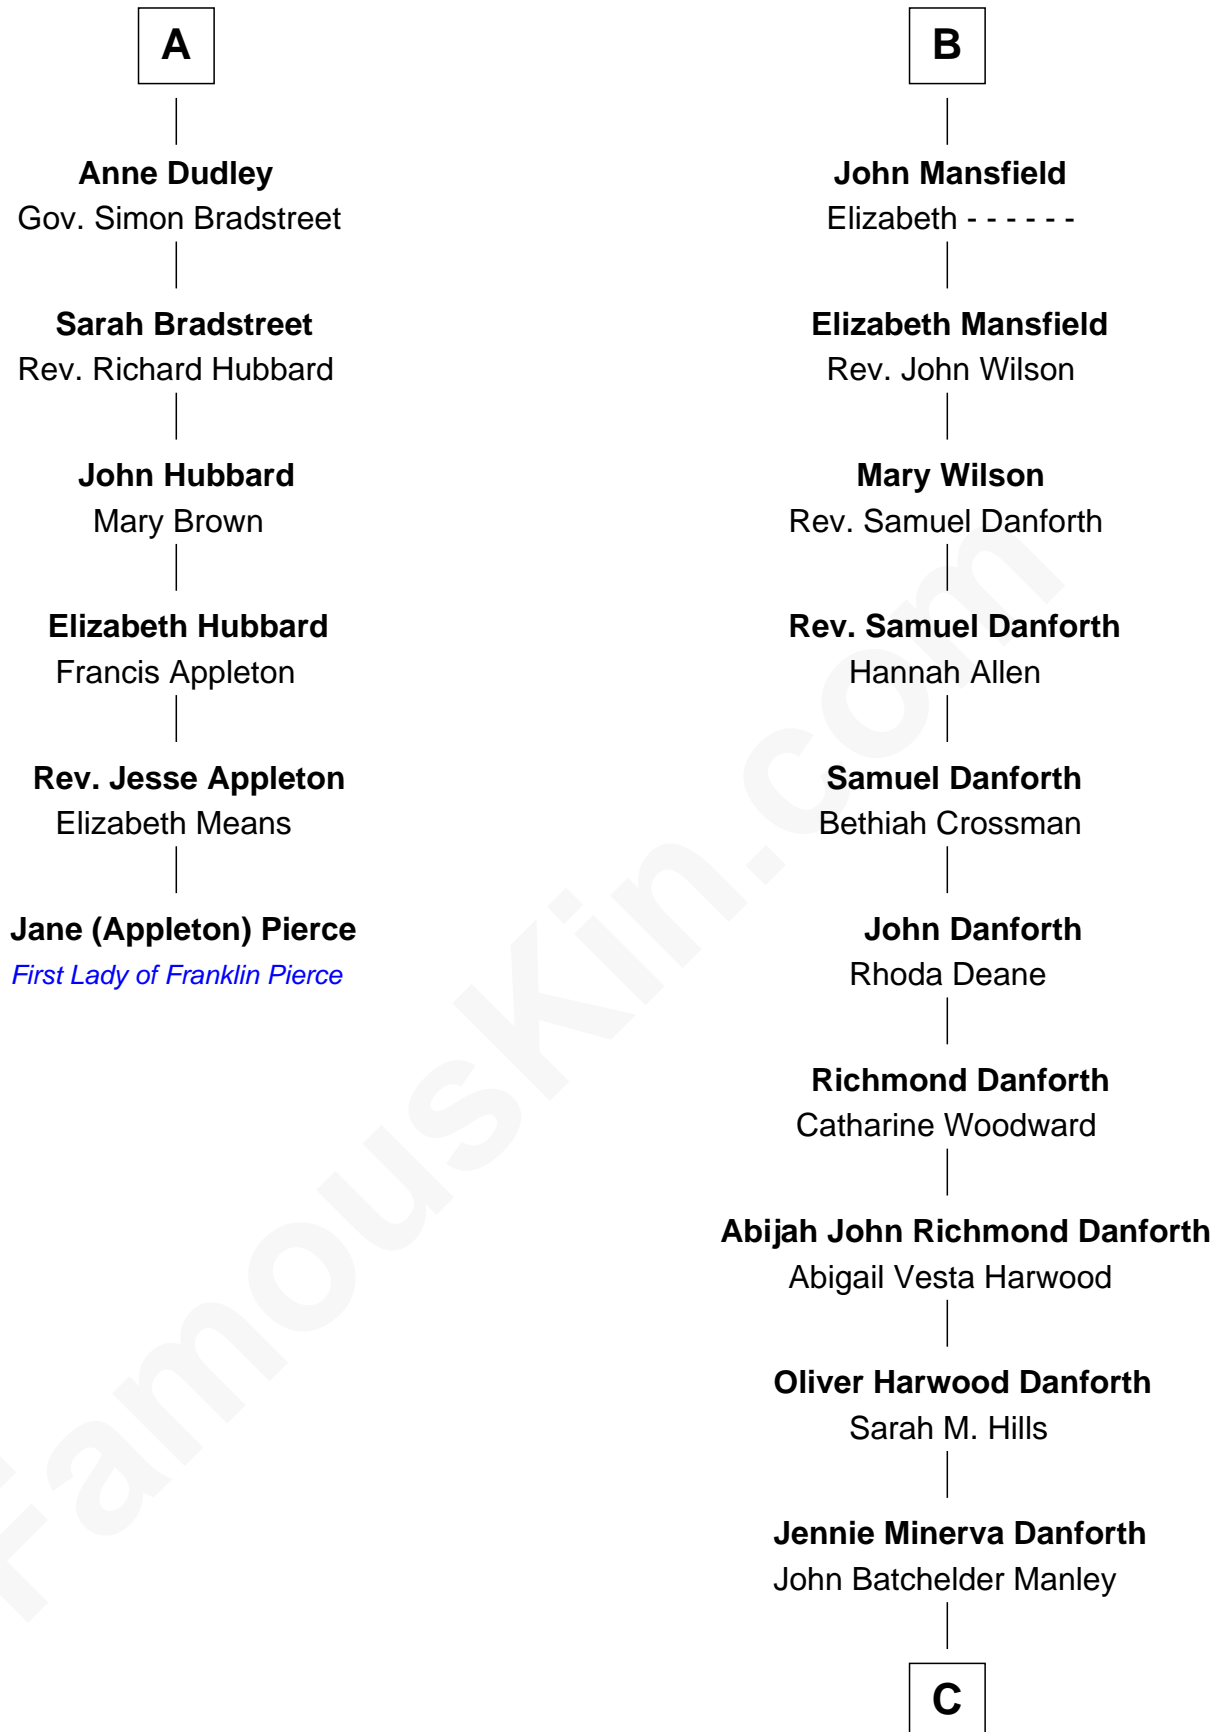

## Relationship Chart of

### Jane (Appleton) Pierce

First Lady of President Franklin Pierce

12th cousin 7 times removed of

**Zach Snyder**  
Filmmaker

C

**Helen Danforth Manley**

Dr. Edgar Earl Reeves

**Marsha Manley Reeves**