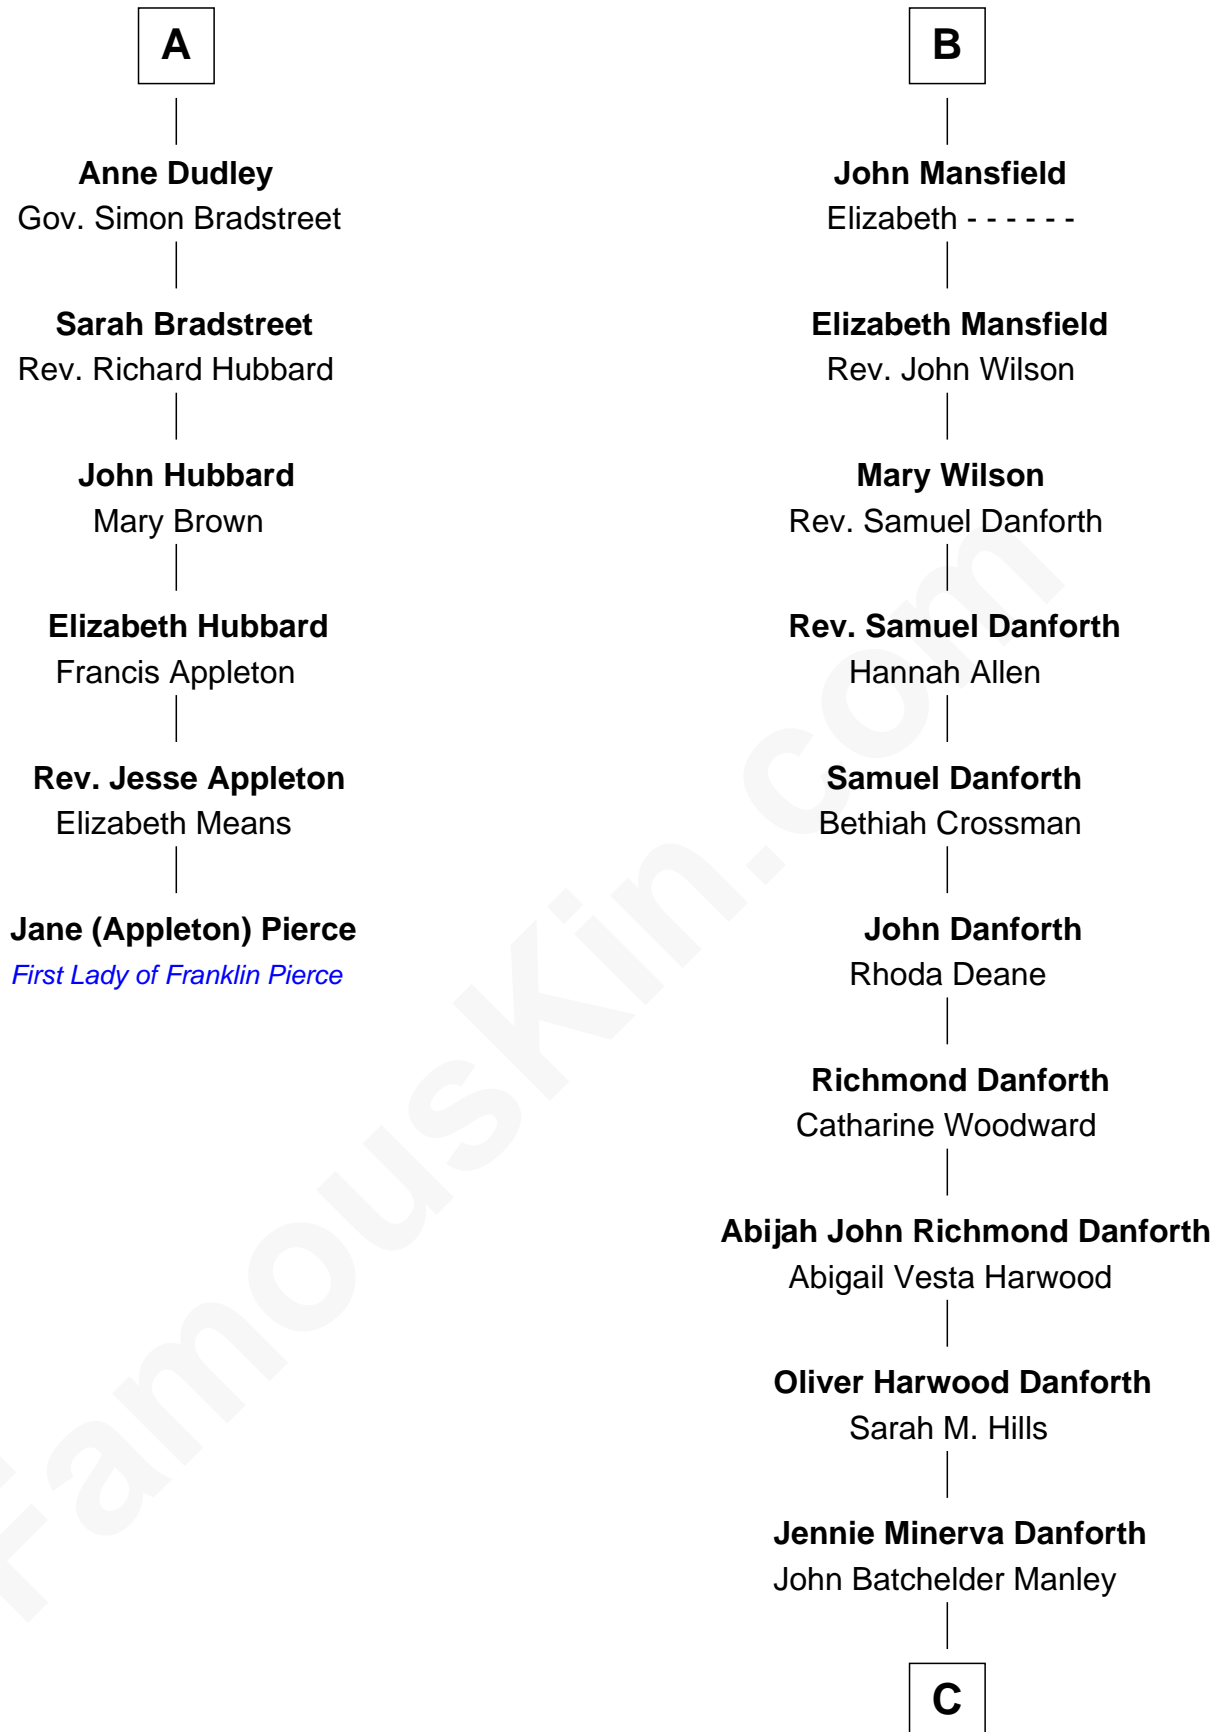

## Relationship Chart of

### Jane (Appleton) Pierce

First Lady of President Franklin Pierce

12th cousin 7 times removed of

**Zach Snyder**  
Filmmaker

C

**Helen Danforth Manley**  
Dr. Edgar Earl Reeves

**Marsha Manley Reeves**  
Charles Edward Snyder