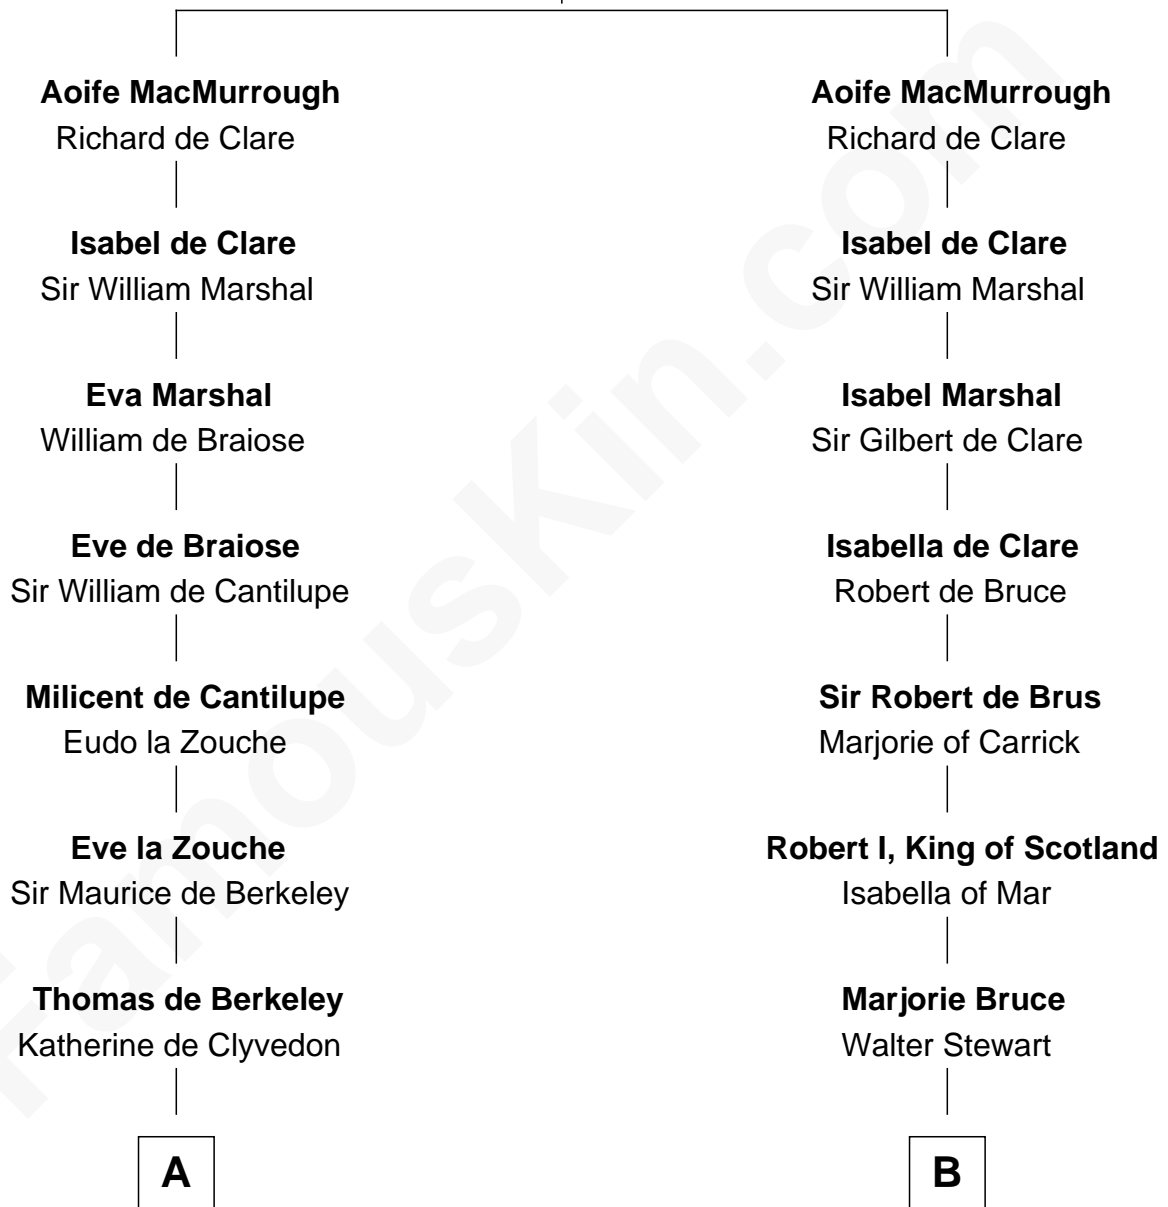

FamousKin.com

Relationship Chart of

Jane (Appleton) Pierce

First Lady of President Franklin Pierce

19th cousin 1 time removed of

Major John Pitcairn

British Commander at Battle of Lexington

Dermot MacMurrough
Mor O'Toole

First Lady of Franklin Pierce

D

Mary Erskine

William Hamilton

Katherine Hamilton

Rev. David Pitcairn

Major John Pitcairn

British Commander at Lexington