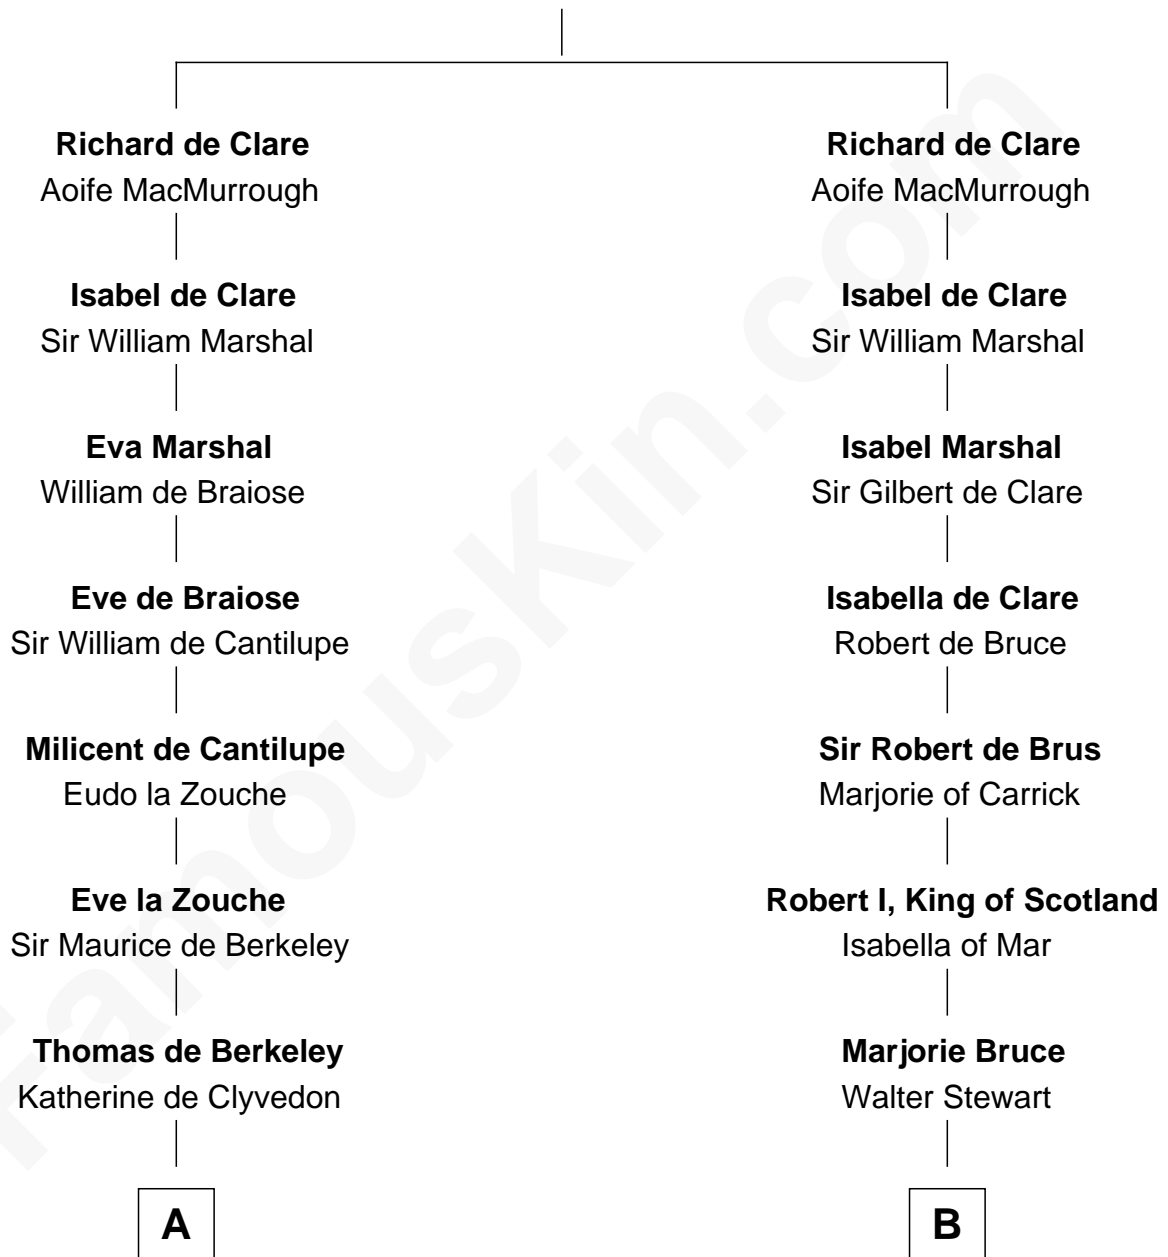

## Relationship Chart of Jane (Appleton) Pierce

*First Lady of President Franklin Pierce*

19th cousin 1 time removed of

**Major John Pitcairn**

*British Commander at Battle of Lexington*

**Gilbert Fitzgilbert de Clare**

Isabel de Beaumont

**C**

**John Hubbard**

Mary Brown

**Elizabeth Hubbard**

Francis Appleton

**Rev. Jesse Appleton**

Elizabeth Means