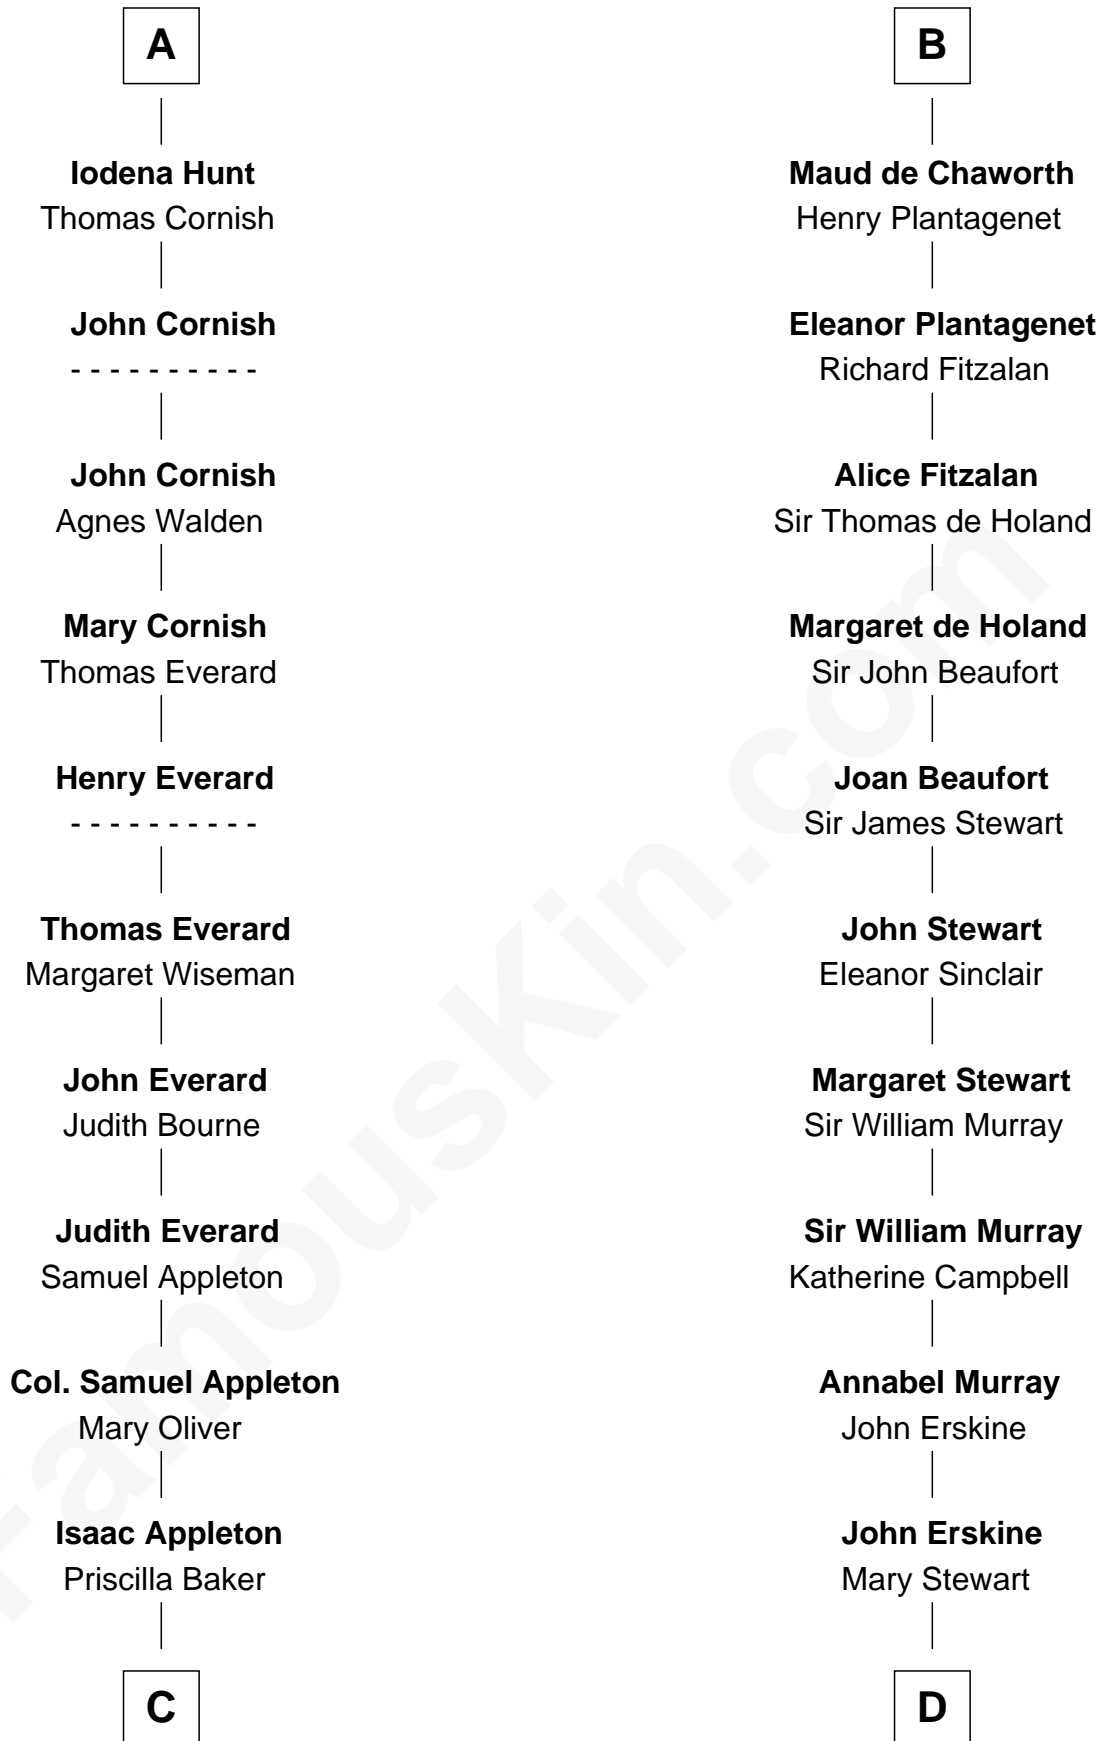

FamousKin.com

Relationship Chart of

Jane (Appleton) Pierce

First Lady of President Franklin Pierce

20th cousin of

Major John Pitcairn

British Commander at Battle of Lexington

C

Isaac Appleton
Elizabeth Sawyer

Francis Appleton
Elizabeth Hubbard

Rev. Jesse Appleton
Elizabeth Means

Jane (Appleton) Pierce
First Lady of Franklin Pierce

D

Sir Charles Erskine
Mary Hope

Mary Erskine
William Hamilton