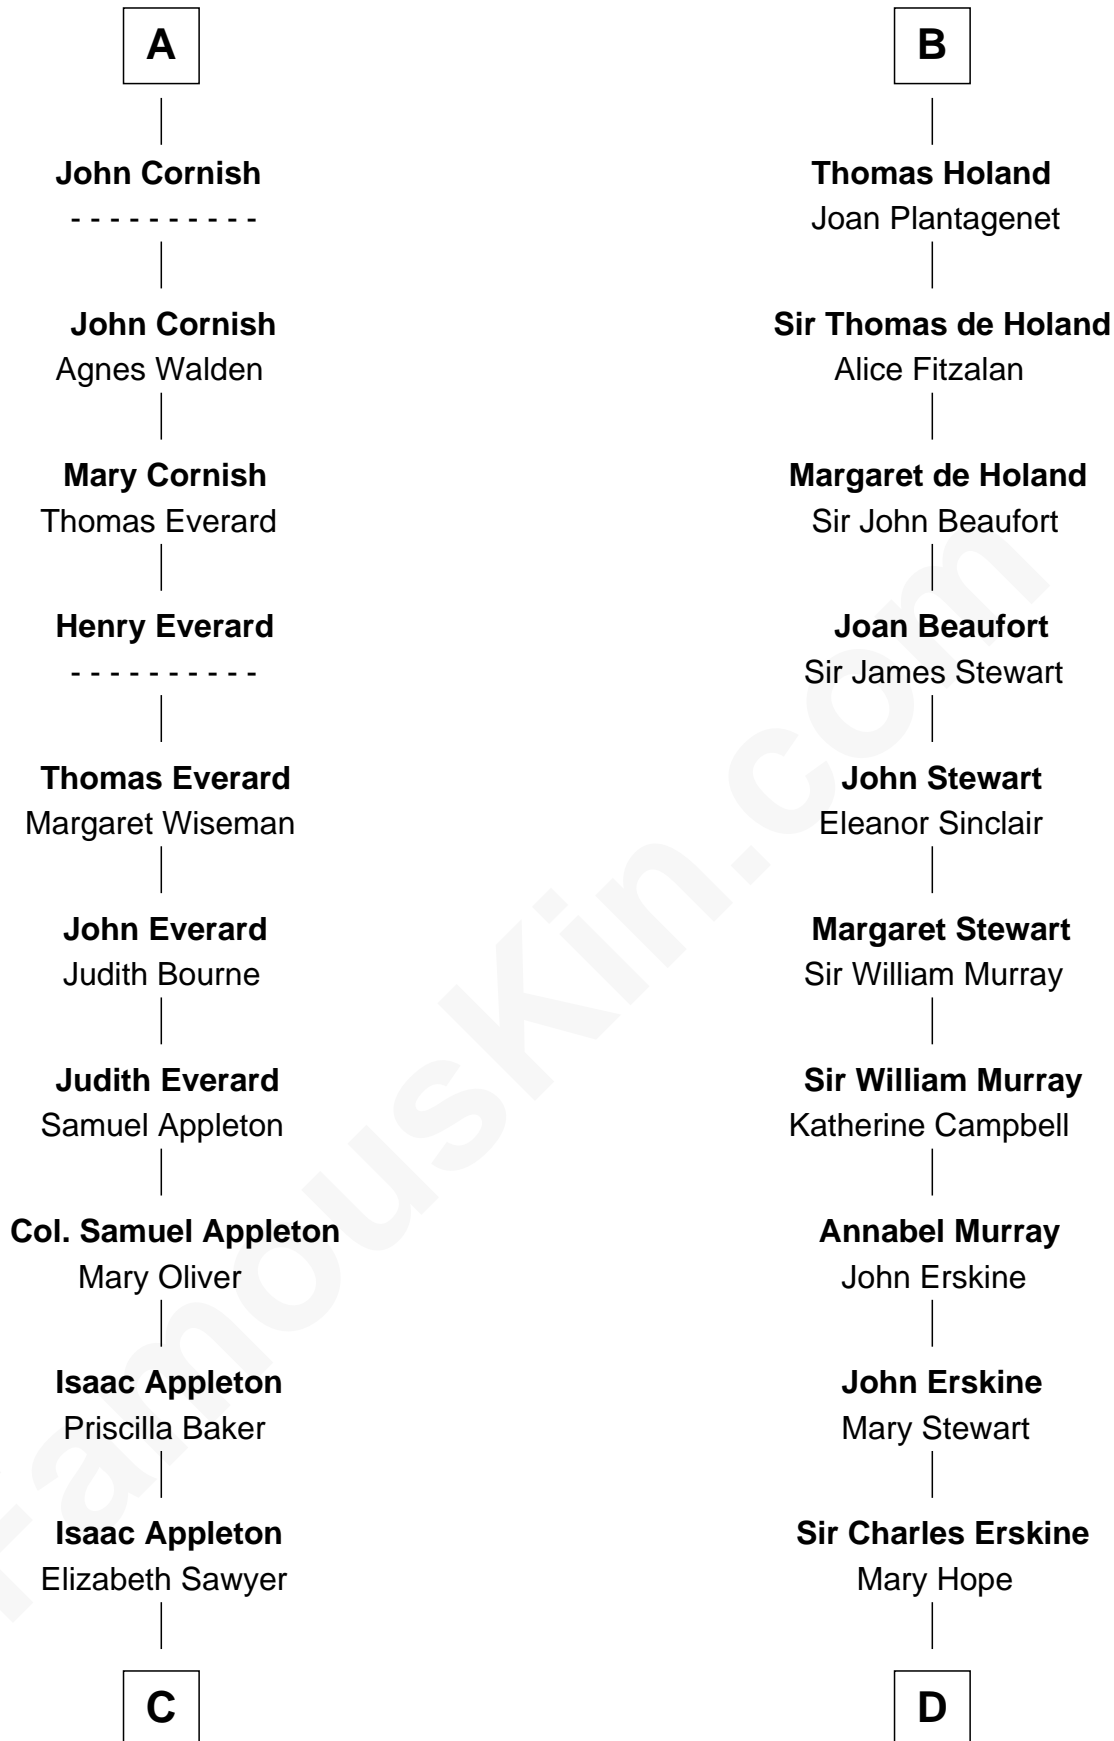

FamousKin.com

Relationship Chart of

Jane (Appleton) Pierce

First Lady of President Franklin Pierce

19th cousin of

Major John Pitcairn

British Commander at Battle of Lexington

C

Francis Appleton
Elizabeth Hubbard

Rev. Jesse Appleton
Elizabeth Means

Jane (Appleton) Pierce
First Lady of Franklin Pierce

D

Mary Erskine
William Hamilton

Katherine Hamilton
Rev. David Pitcairn

Major John Pitcairn
British Commander at Lexington