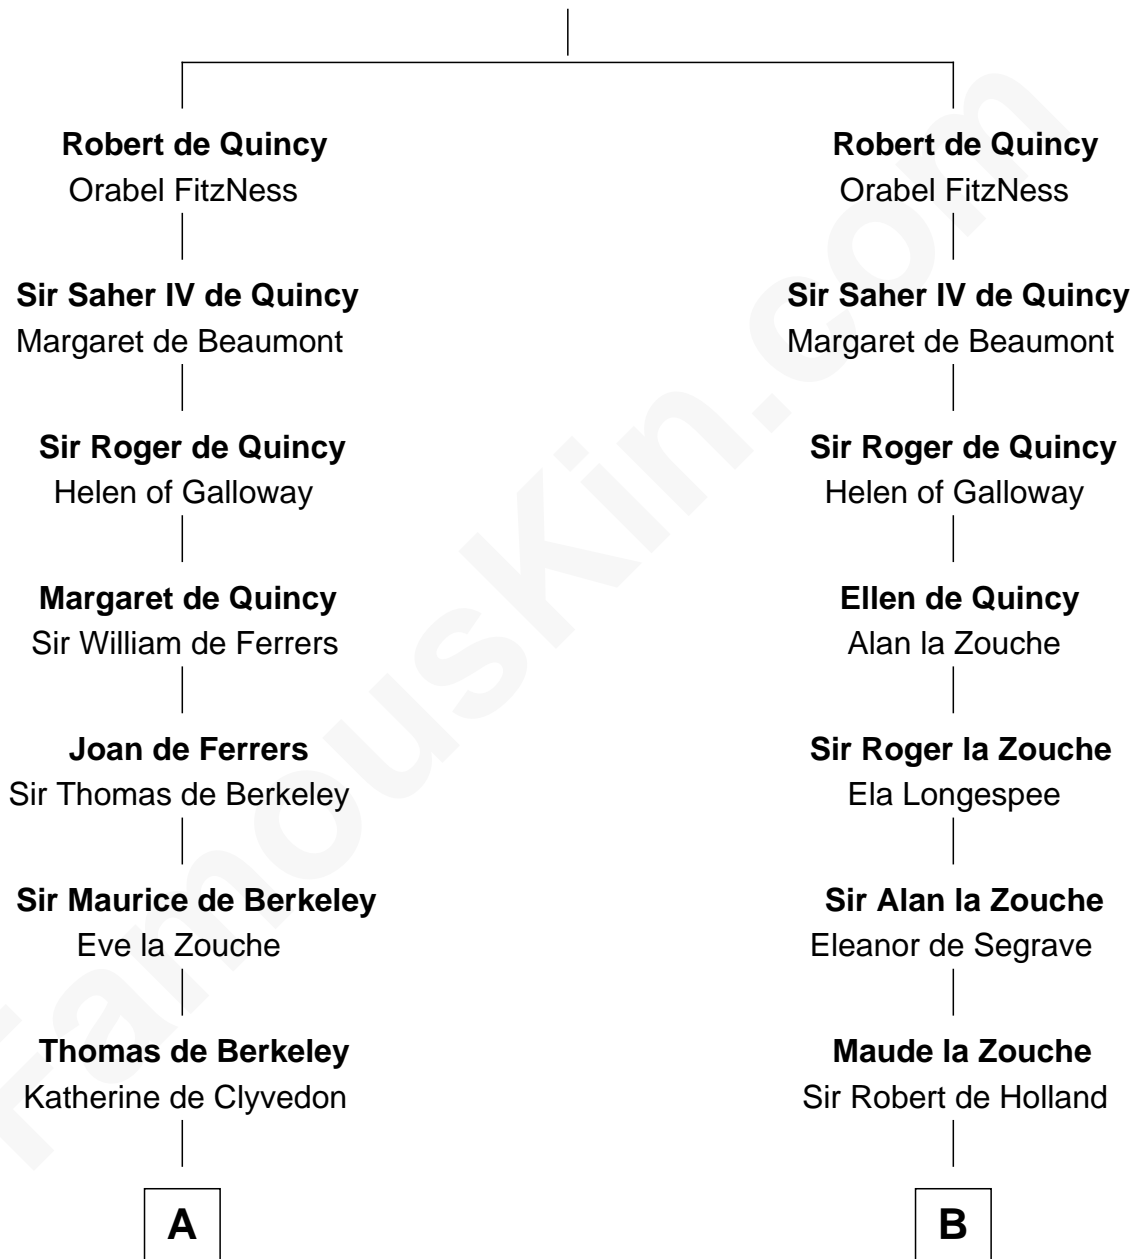

Saher I de Quincy

Maud de St. Liz