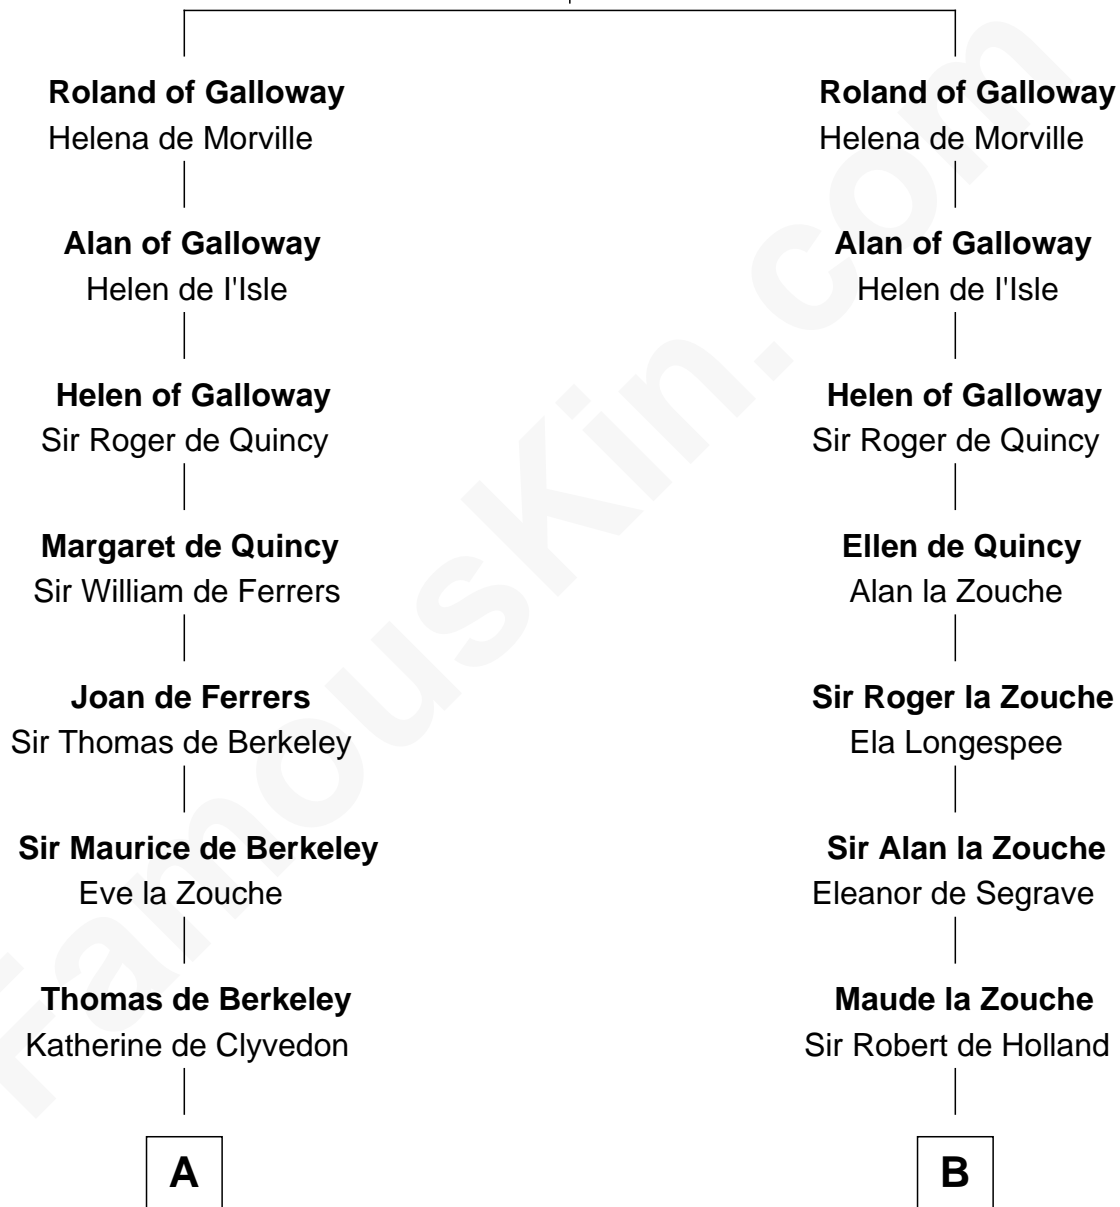

## Relationship Chart of

### Jane (Appleton) Pierce

*First Lady of President Franklin Pierce*

19th cousin 1 time removed of

### Major John Pitcairn

*British Commander at Battle of Lexington*

**Uhtred of Galloway**

Gunnild of Dunbar

**C**

**John Hubbard**

Mary Brown

**Elizabeth Hubbard**