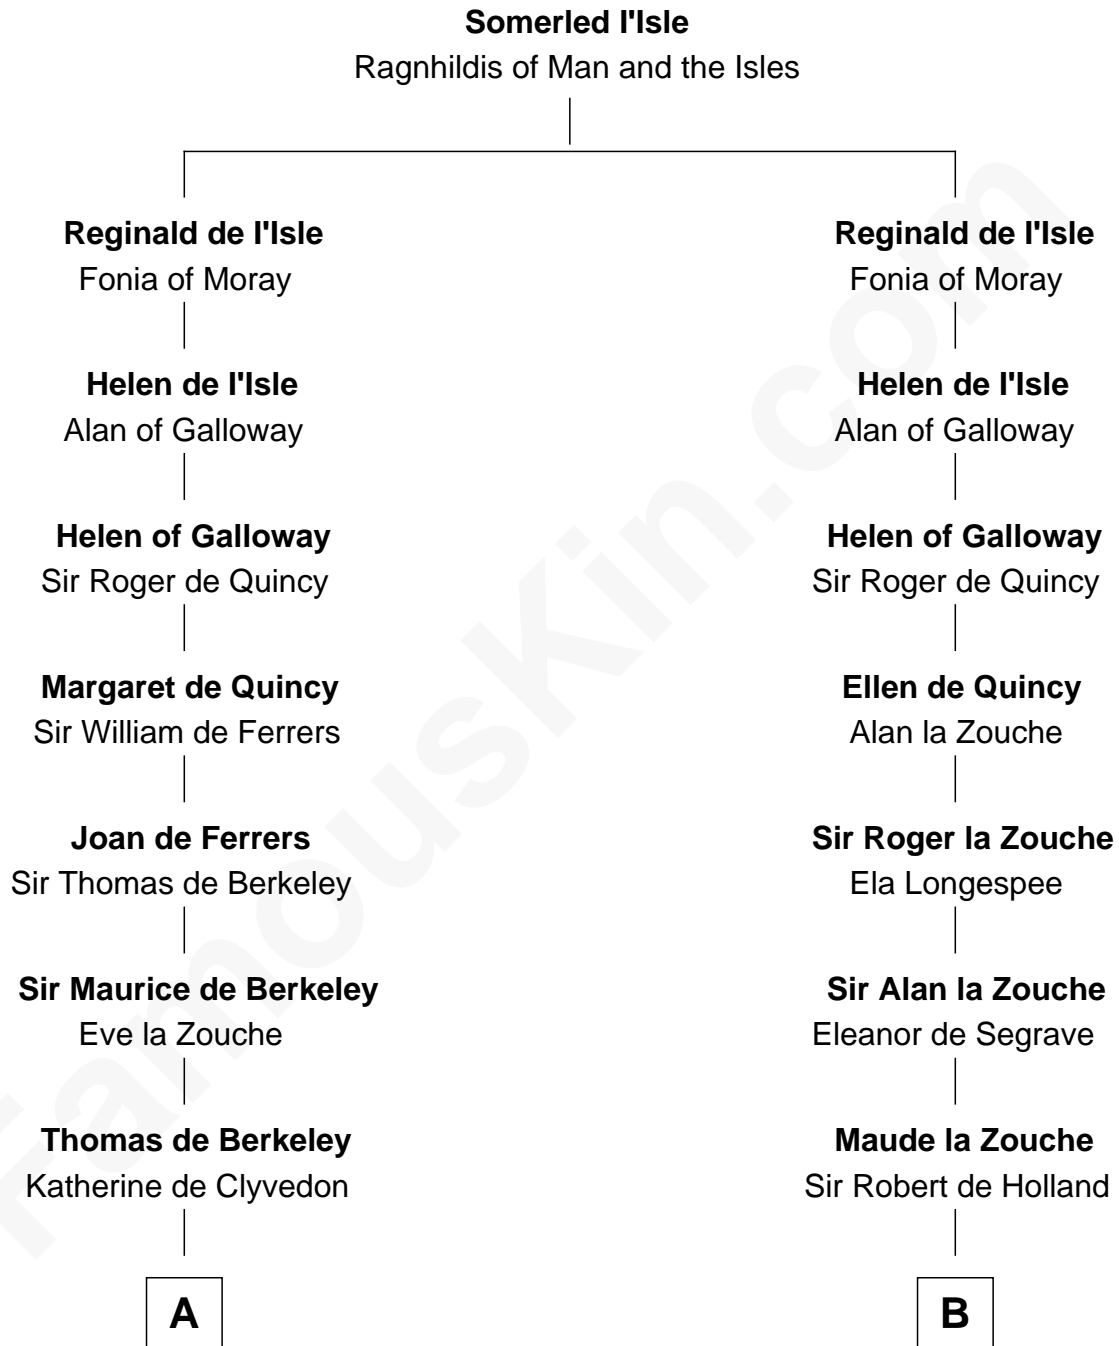

FamousKin.com

Relationship Chart of

Jane (Appleton) Pierce

First Lady of President Franklin Pierce

19th cousin 1 time removed of

Major John Pitcairn

British Commander at Battle of Lexington

C