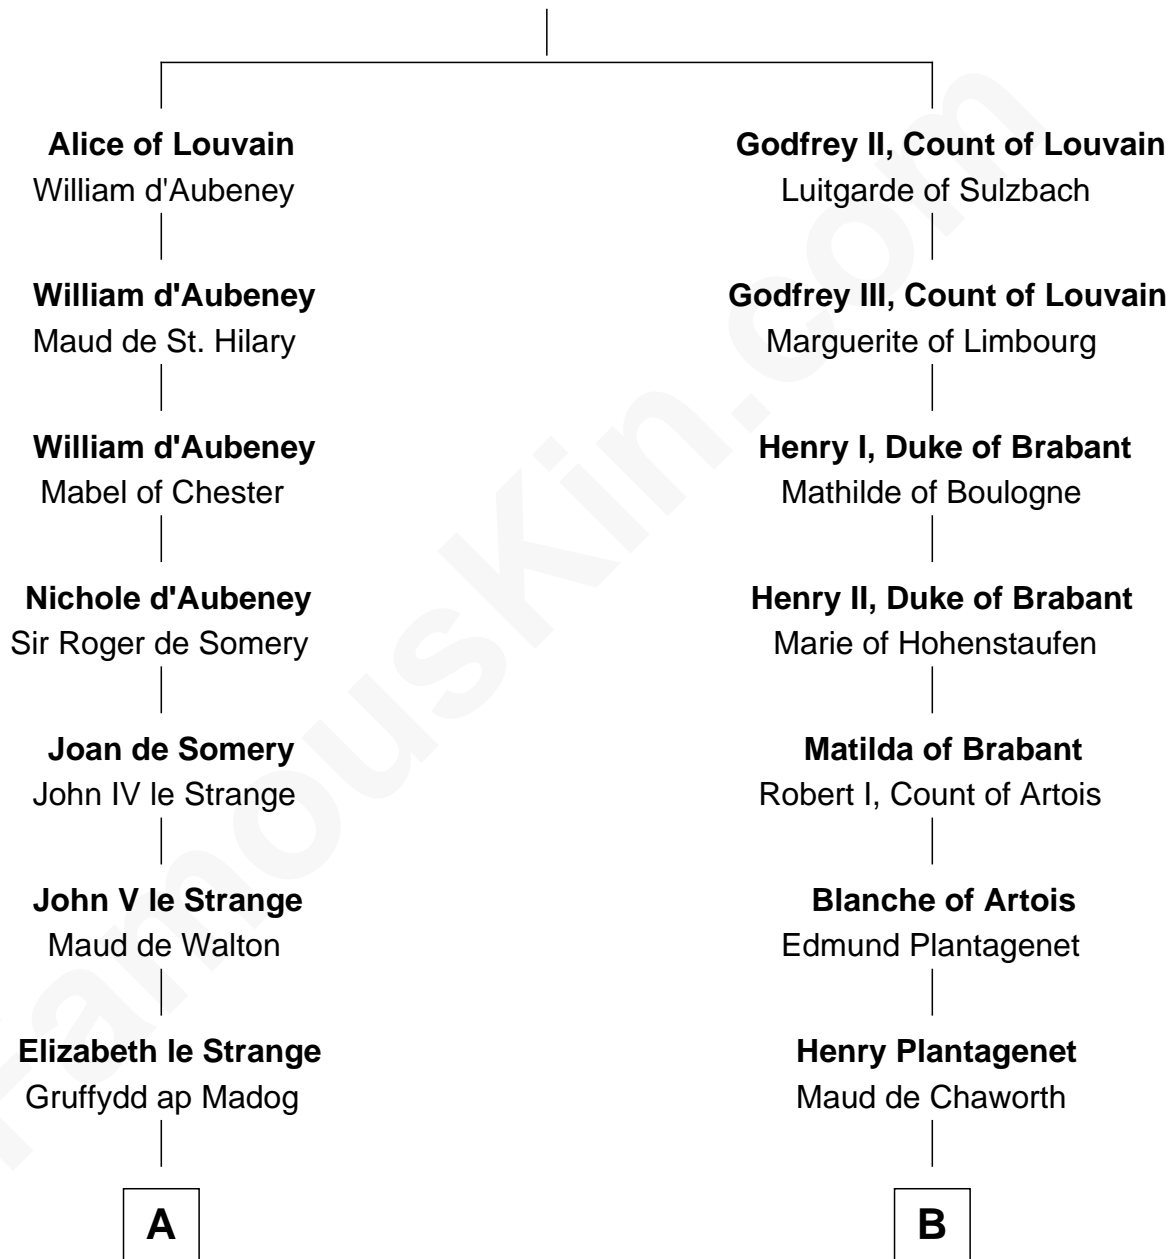

FamousKin.com

Relationship Chart of

Jane (Appleton) Pierce

First Lady of President Franklin Pierce

19th cousin 2 times removed of

Major John Pitcairn

British Commander at Battle of Lexington

Gottfried I, Count of Louvain

Ide de Chiny

C

Isaac Appleton
Priscilla Baker

Isaac Appleton
Elizabeth Sawyer

Francis Appleton
Elizabeth Hubbard

Rev. Jesse Appleton
Elizabeth Means

Jane (Appleton) Pierce
First Lady of Franklin Pierce

D

Mary Erskine
William Hamilton

Katherine Hamilton
Rev. David Pitcairn

Major John Pitcairn
British Commander at Lexington

FamousKin.com