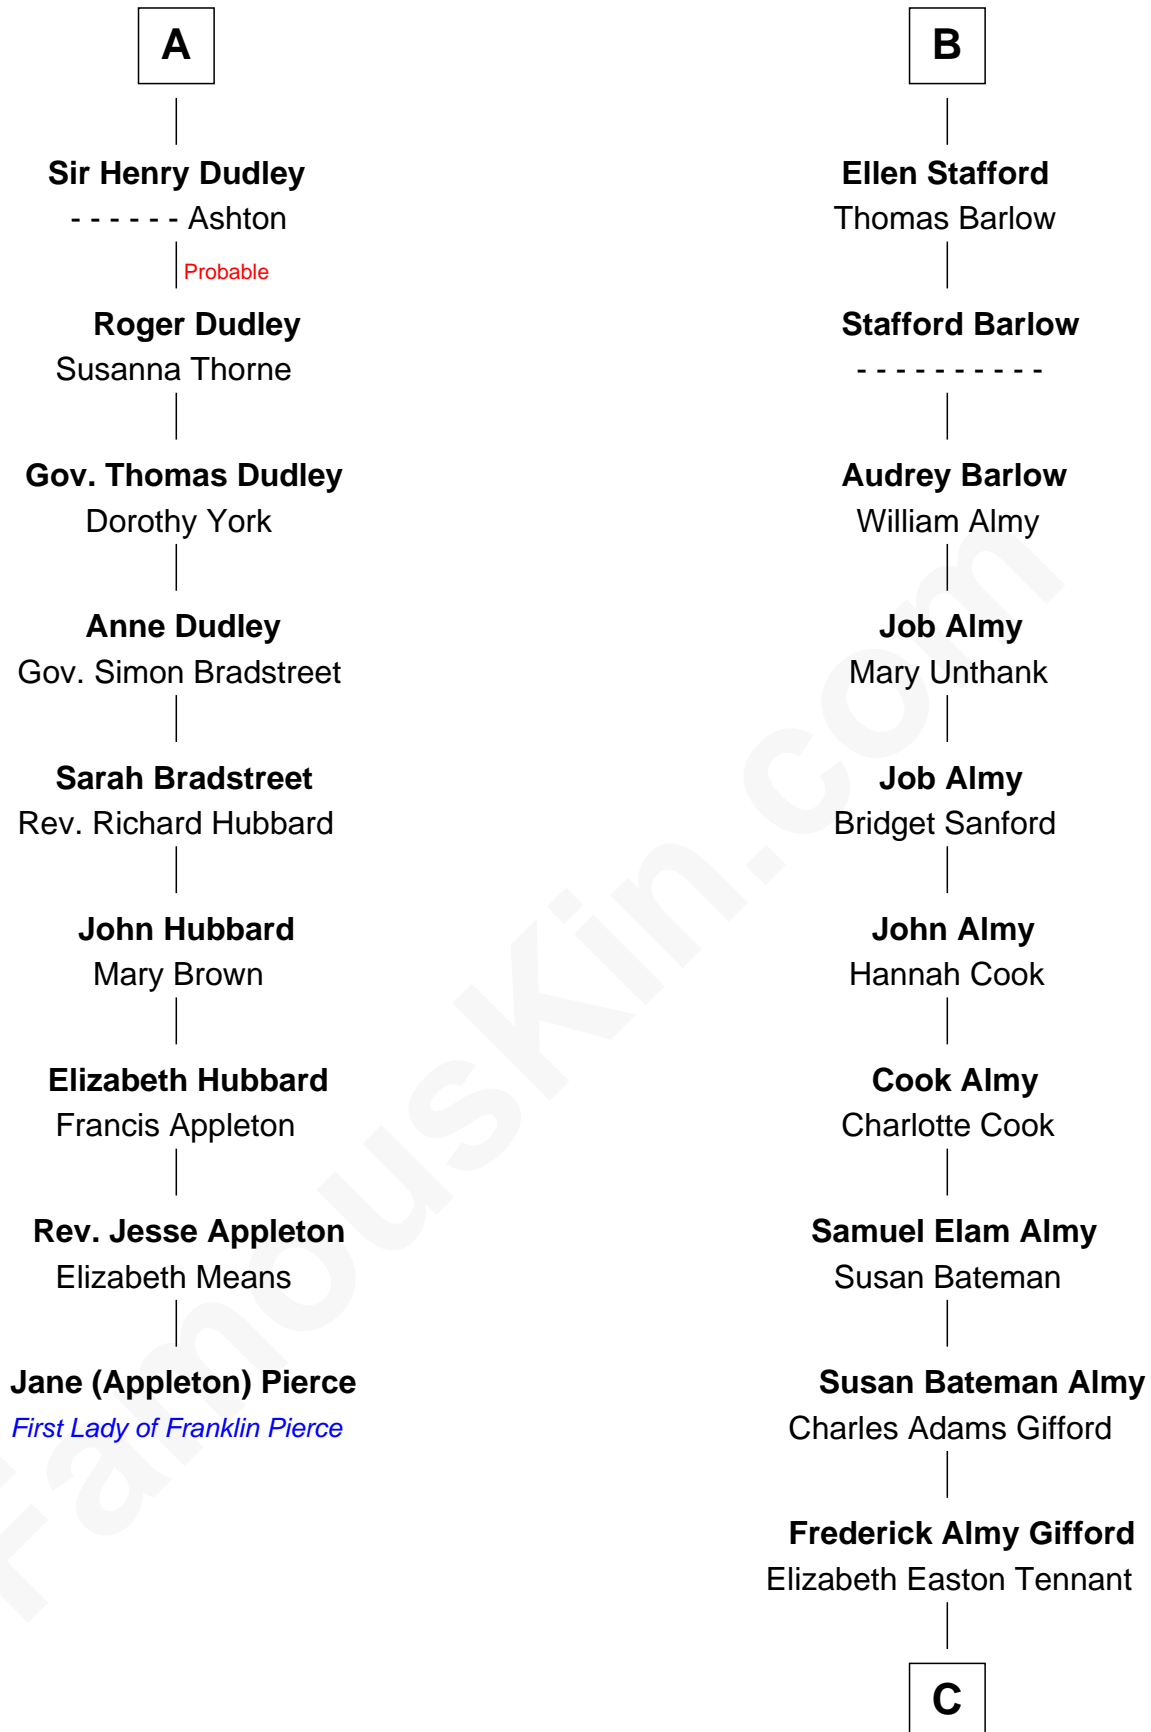

FamousKin.com

Relationship Chart of

Jane (Appleton) Pierce

First Lady of President Franklin Pierce

15th cousin 3 times removed of

Marilyn Monroe

Actress, Model, and Singer

C

Charles Stanley Gifford
Gladys Pearl Monroe

Marilyn Monroe
Actress, Model, and Singer

FamousKin.com