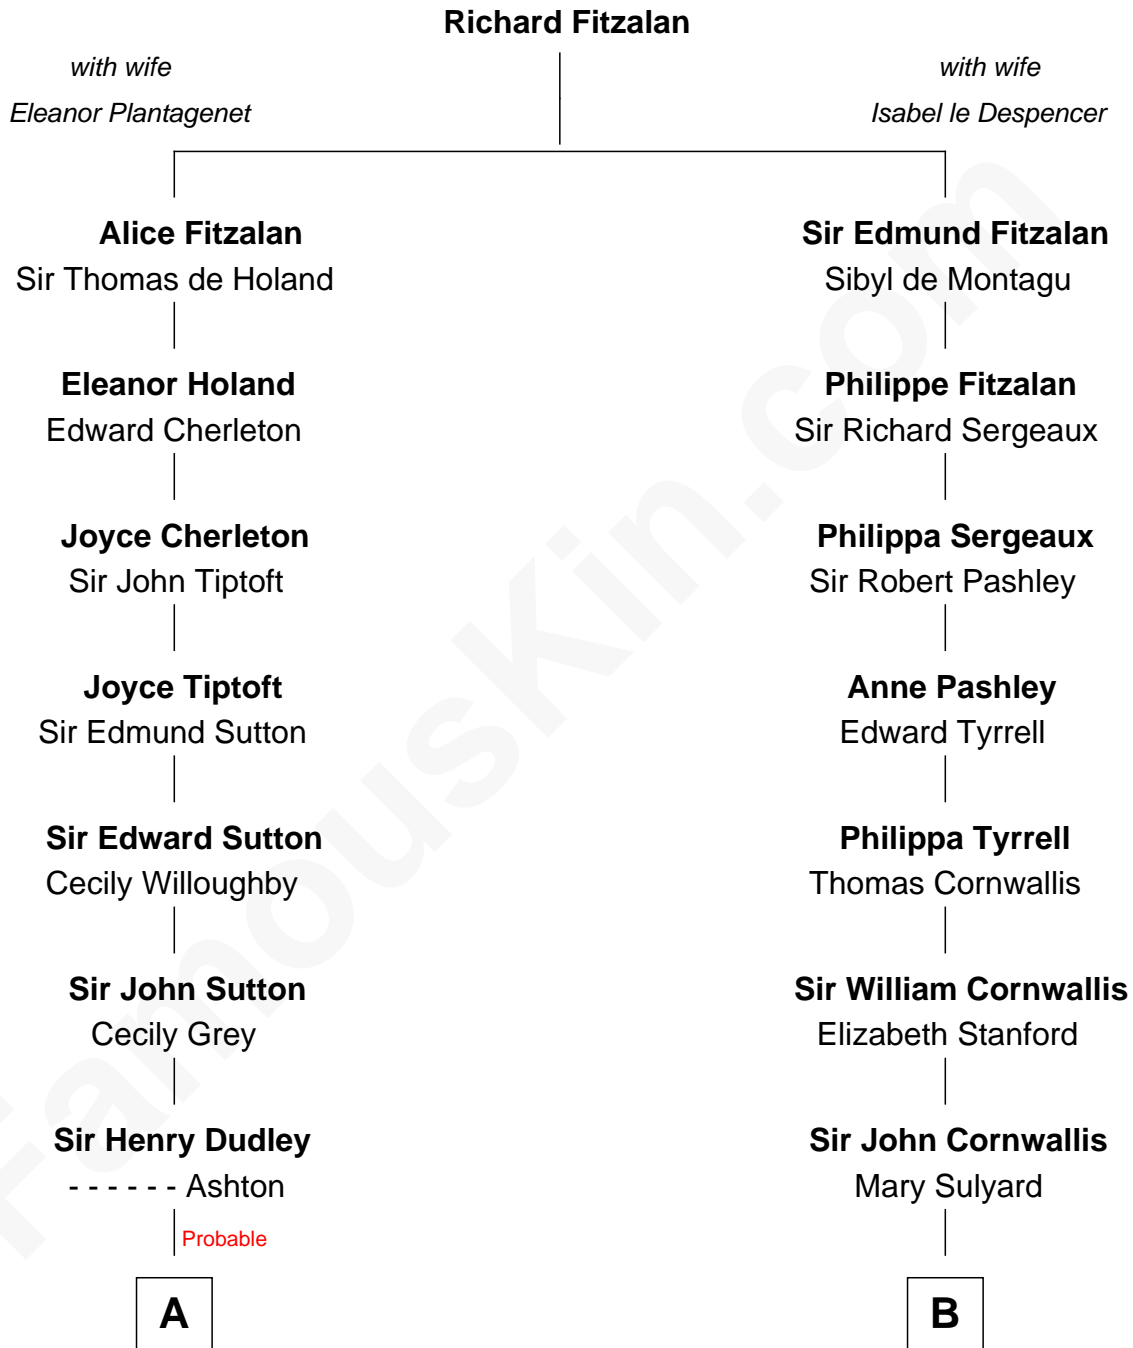

FamousKin.com

Relationship Chart of

Jane (Appleton) Pierce

First Lady of President Franklin Pierce

14th cousin 6 times removed of

Marilyn Monroe

Actress, Model, and Singer

C

Elizabeth Cutting Easton

William Congdon Tennant

Elizabeth Easton Tennant

Frederick Almy Gifford

Charles Stanley Gifford

Gladys Pearl Monroe

Marilyn Monroe

Actress, Model, and Singer