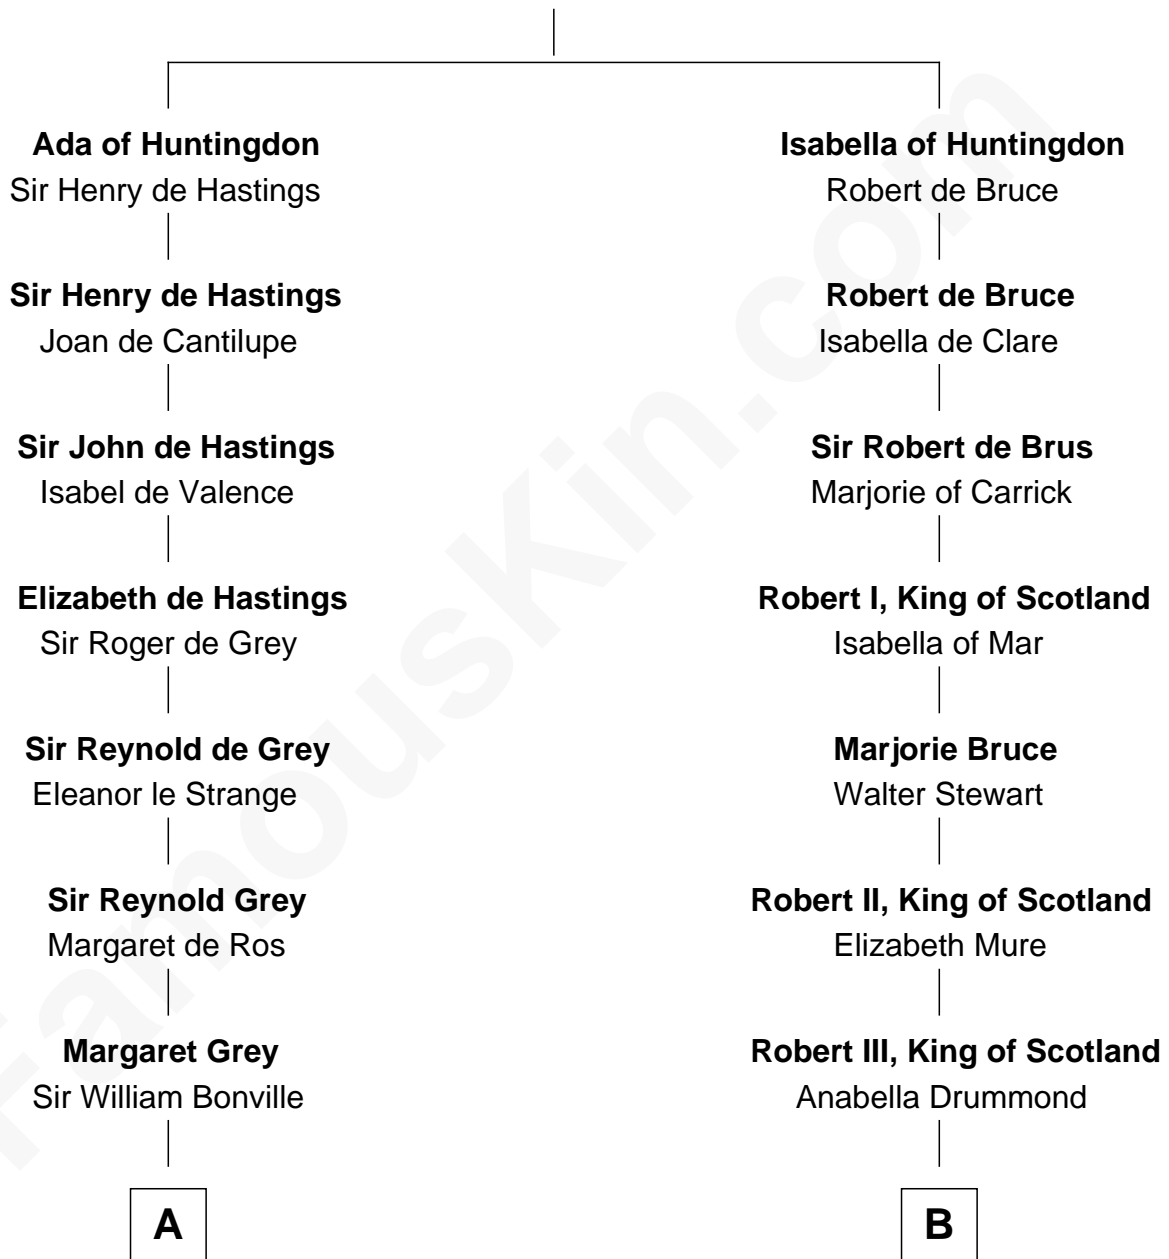

FamousKin.com

Relationship Chart of

Jane (Appleton) Pierce

First Lady of President Franklin Pierce

19th cousin 2 times removed of

Noel Coward

Playwright, Actor, and Songwriter

David of Huntingdon

Maud of Chester

C

Elizabeth Hubbard

Francis Appleton

Rev. Jesse Appleton

Elizabeth Means

Jane (Appleton) Pierce

First Lady of Franklin Pierce