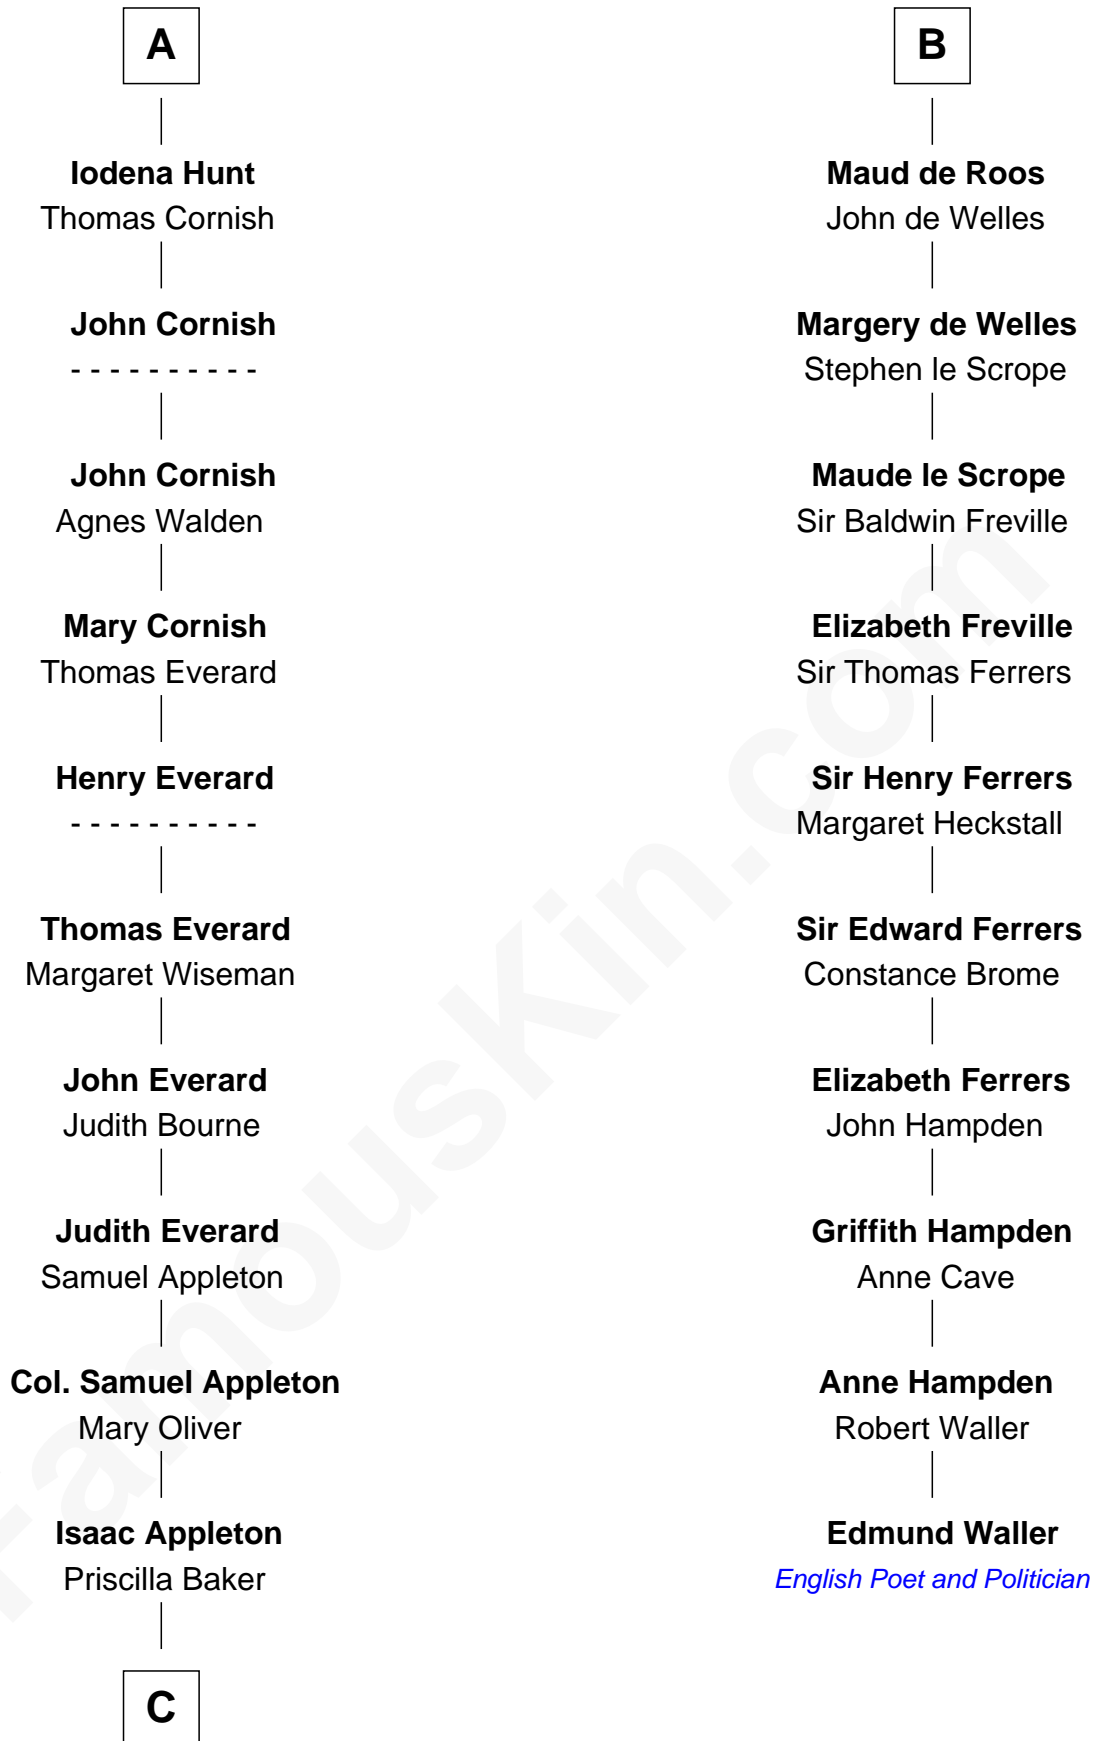

## Relationship Chart of

### Jane (Appleton) Pierce

First Lady of President Franklin Pierce

16th cousin 4 times removed of

**Edmund Waller**

English Poet and Politician

**C**

—  
**Isaac Appleton**  
Elizabeth Sawyer

—  
**Francis Appleton**  
Elizabeth Hubbard

—  
**Rev. Jesse Appleton**  
Elizabeth Means

—  
**Jane (Appleton) Pierce**  
*First Lady of Franklin Pierce*

FamousKin.com