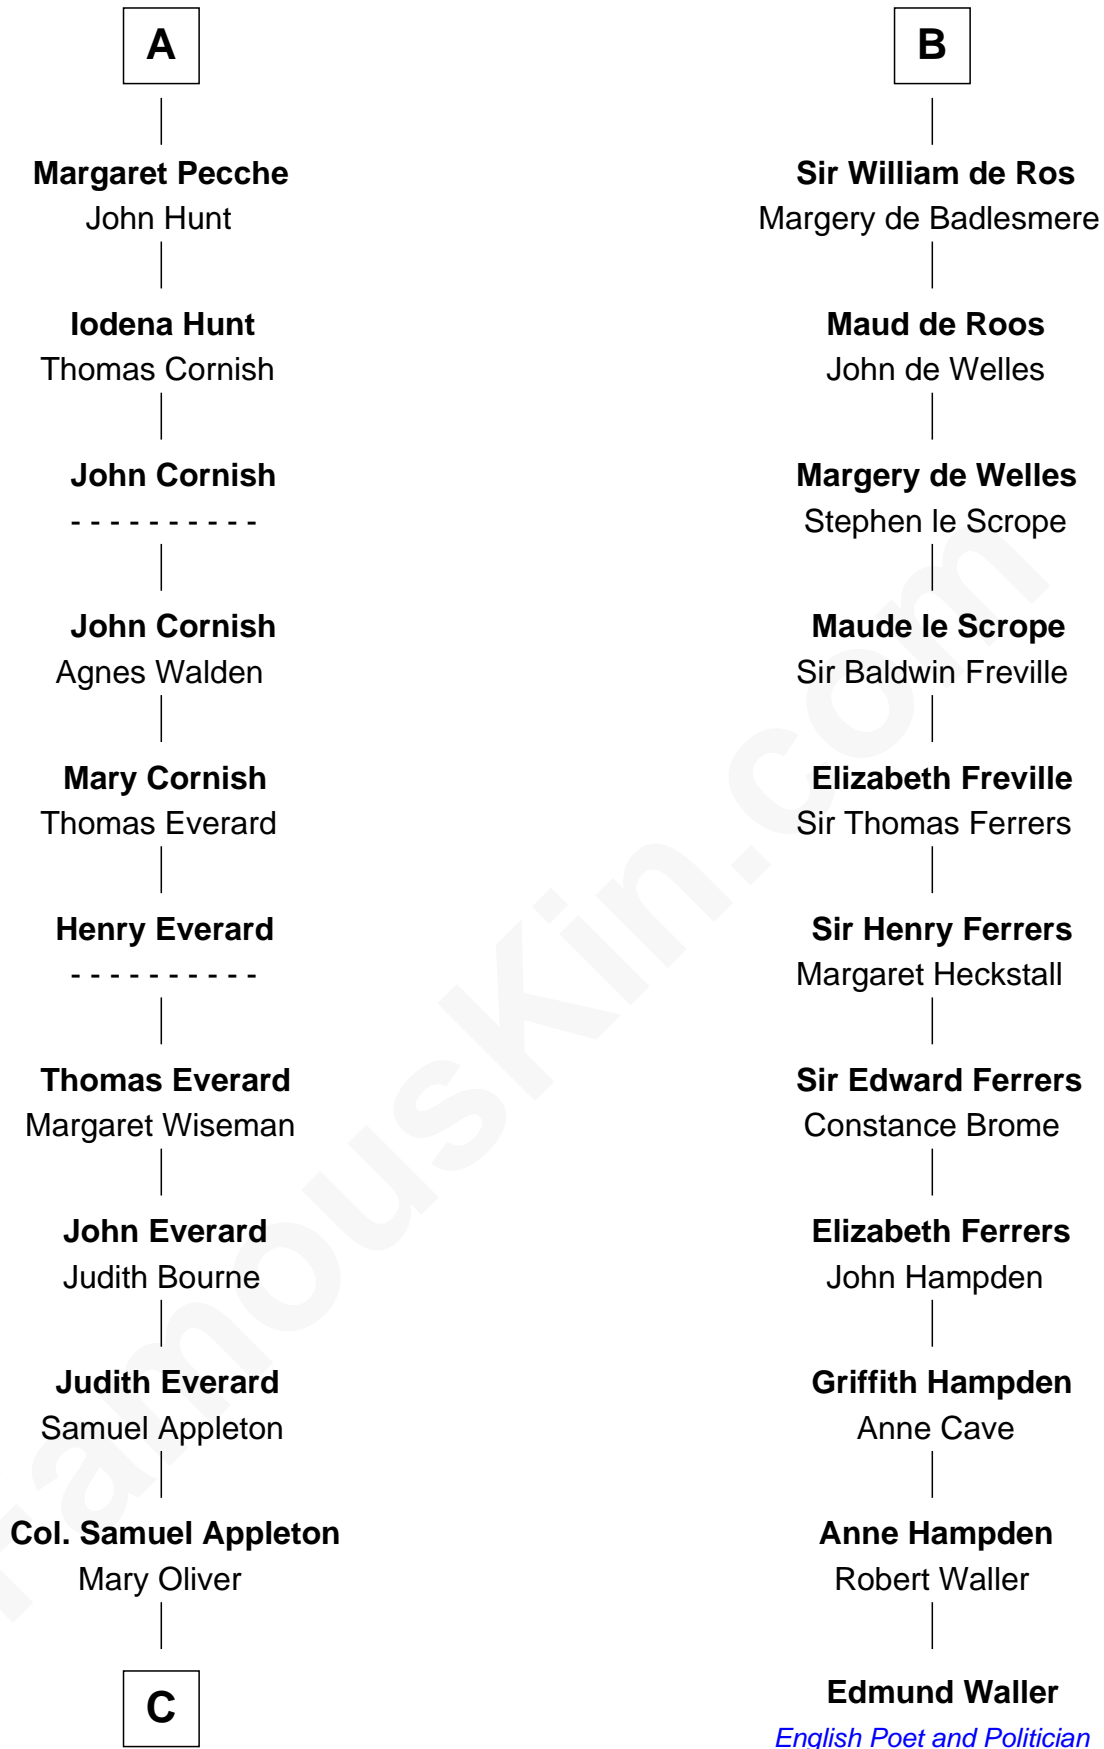

FamousKin.com

Relationship Chart of

Jane (Appleton) Pierce

First Lady of President Franklin Pierce

17th cousin 4 times removed of

Edmund Waller

English Poet and Politician

Waltheof II of Northumbria

Maud of Northumberland

David I, King of Scotland

Henry of Huntingdon

Ada de Warenne

William I, King of Scotland

- - - - - Avenal

Isabel of Scotland

Robert de Ros

Sir William de Ros

Lucy FitzPiers

Sir Robert de Ros

Isabel de Aubeney

William de Ros

Maude de Vaux

B

C