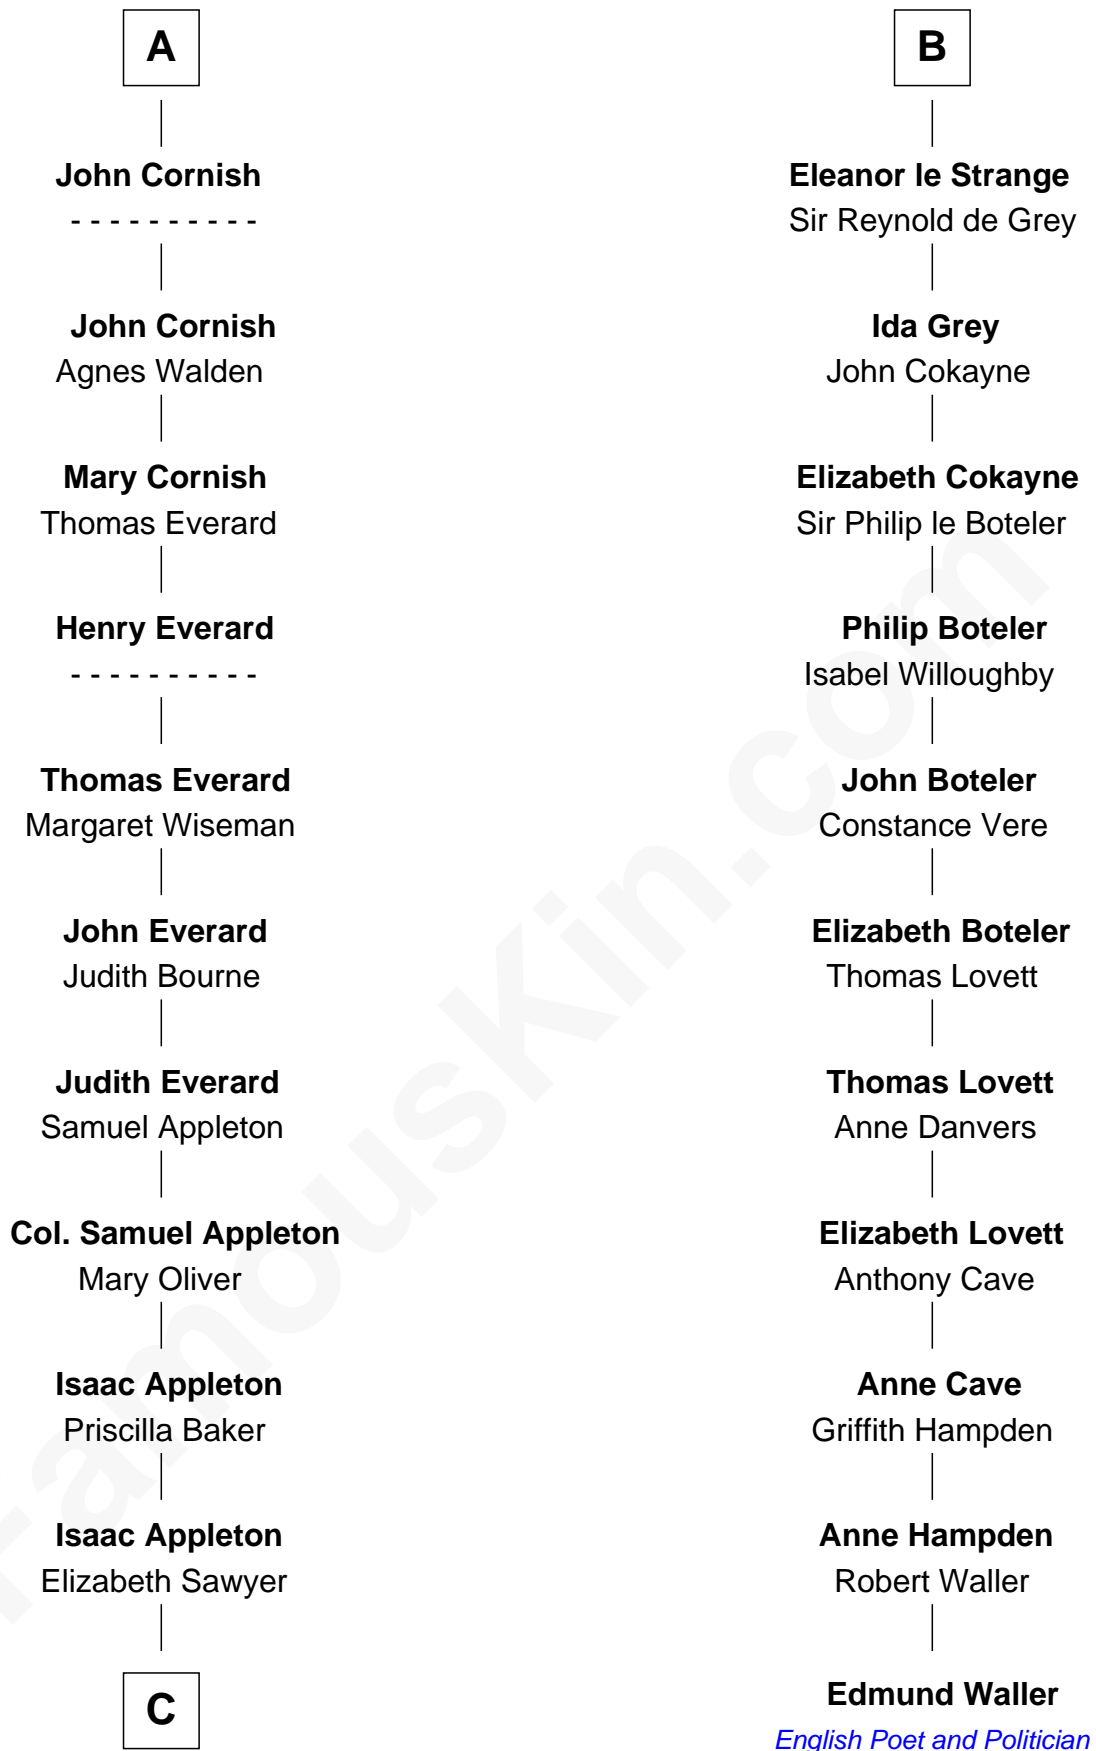

FamousKin.com

Relationship Chart of

Jane (Appleton) Pierce

First Lady of President Franklin Pierce

17th cousin 2 times removed of

Edmund Waller

English Poet and Politician

Richard de Lucy

C

Francis Appleton
Elizabeth Hubbard

Rev. Jesse Appleton
Elizabeth Means

Jane (Appleton) Pierce
First Lady of Franklin Pierce

FamousKin.com