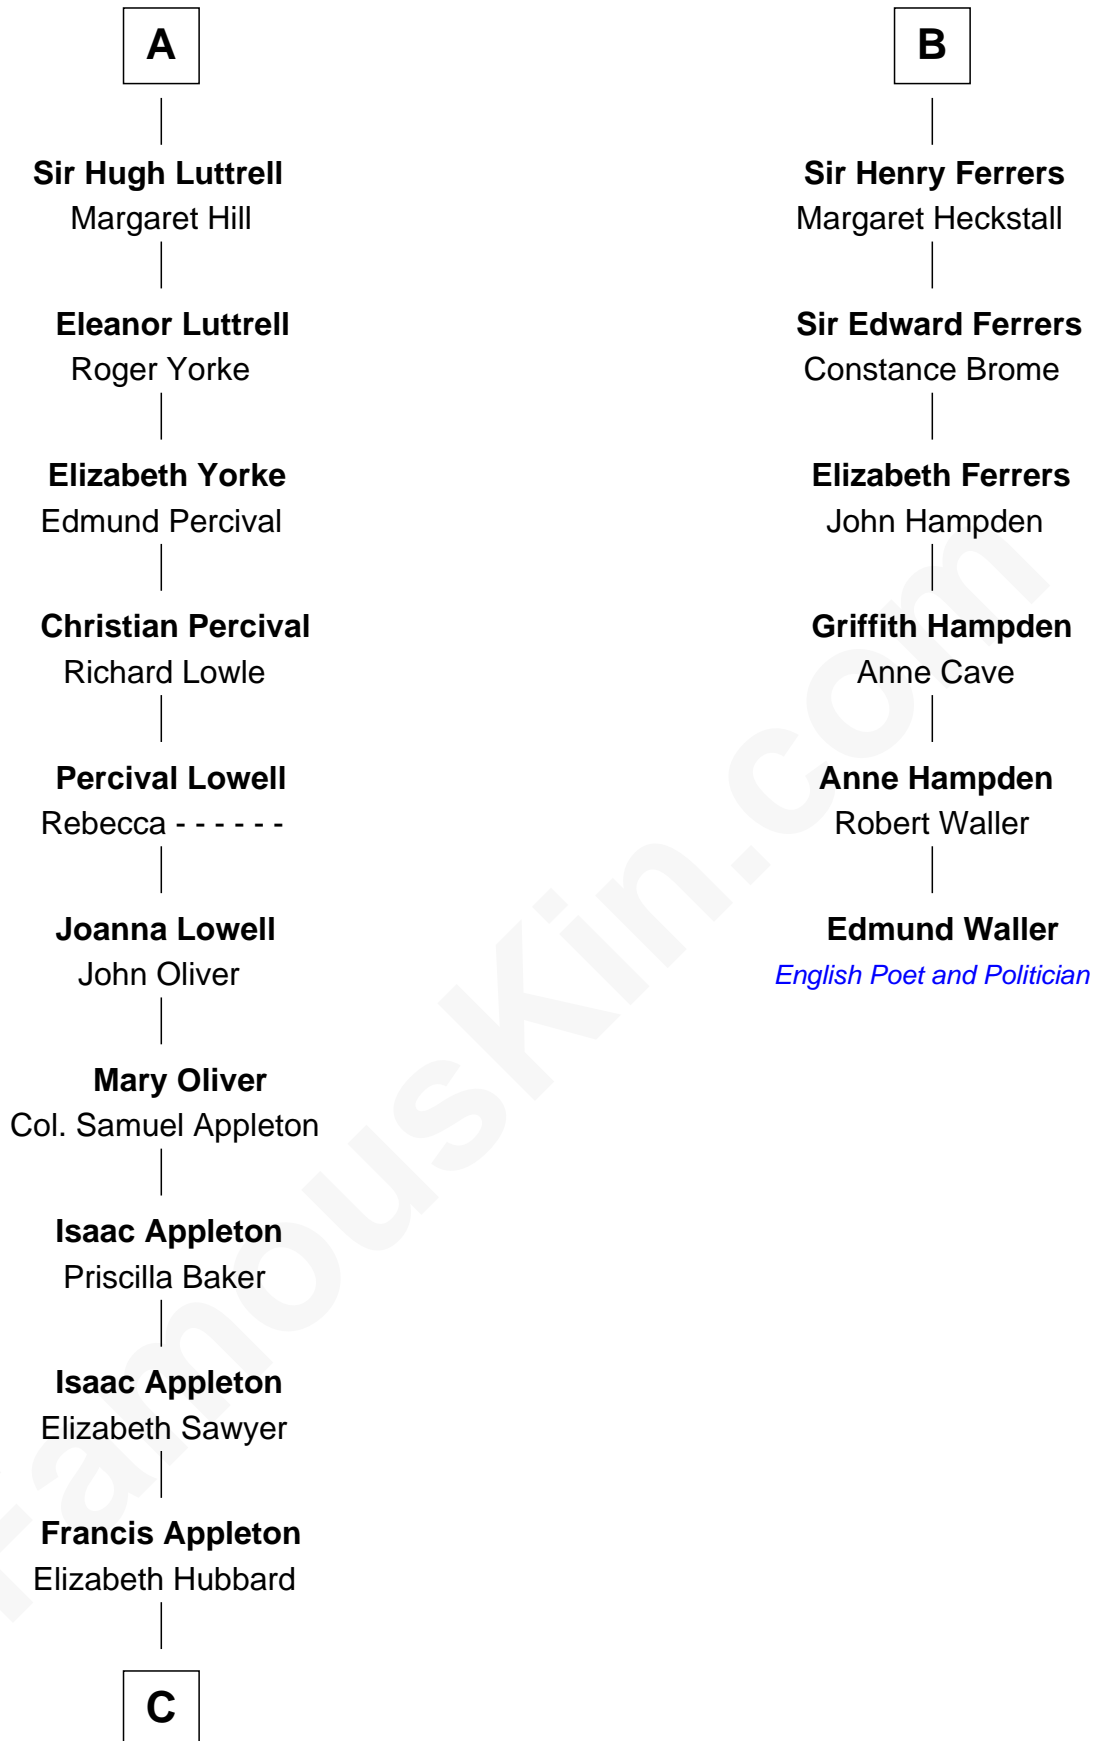

FamousKin.com

Relationship Chart of

Jane (Appleton) Pierce

First Lady of President Franklin Pierce

12th cousin 6 times removed of

Edmund Waller

English Poet and Politician

Sir Humphrey de Bohun

Eleanor de Braiose

C

—
Rev. Jesse Appleton

Elizabeth Means

—
Jane (Appleton) Pierce

First Lady of Franklin Pierce

FamousKin.com