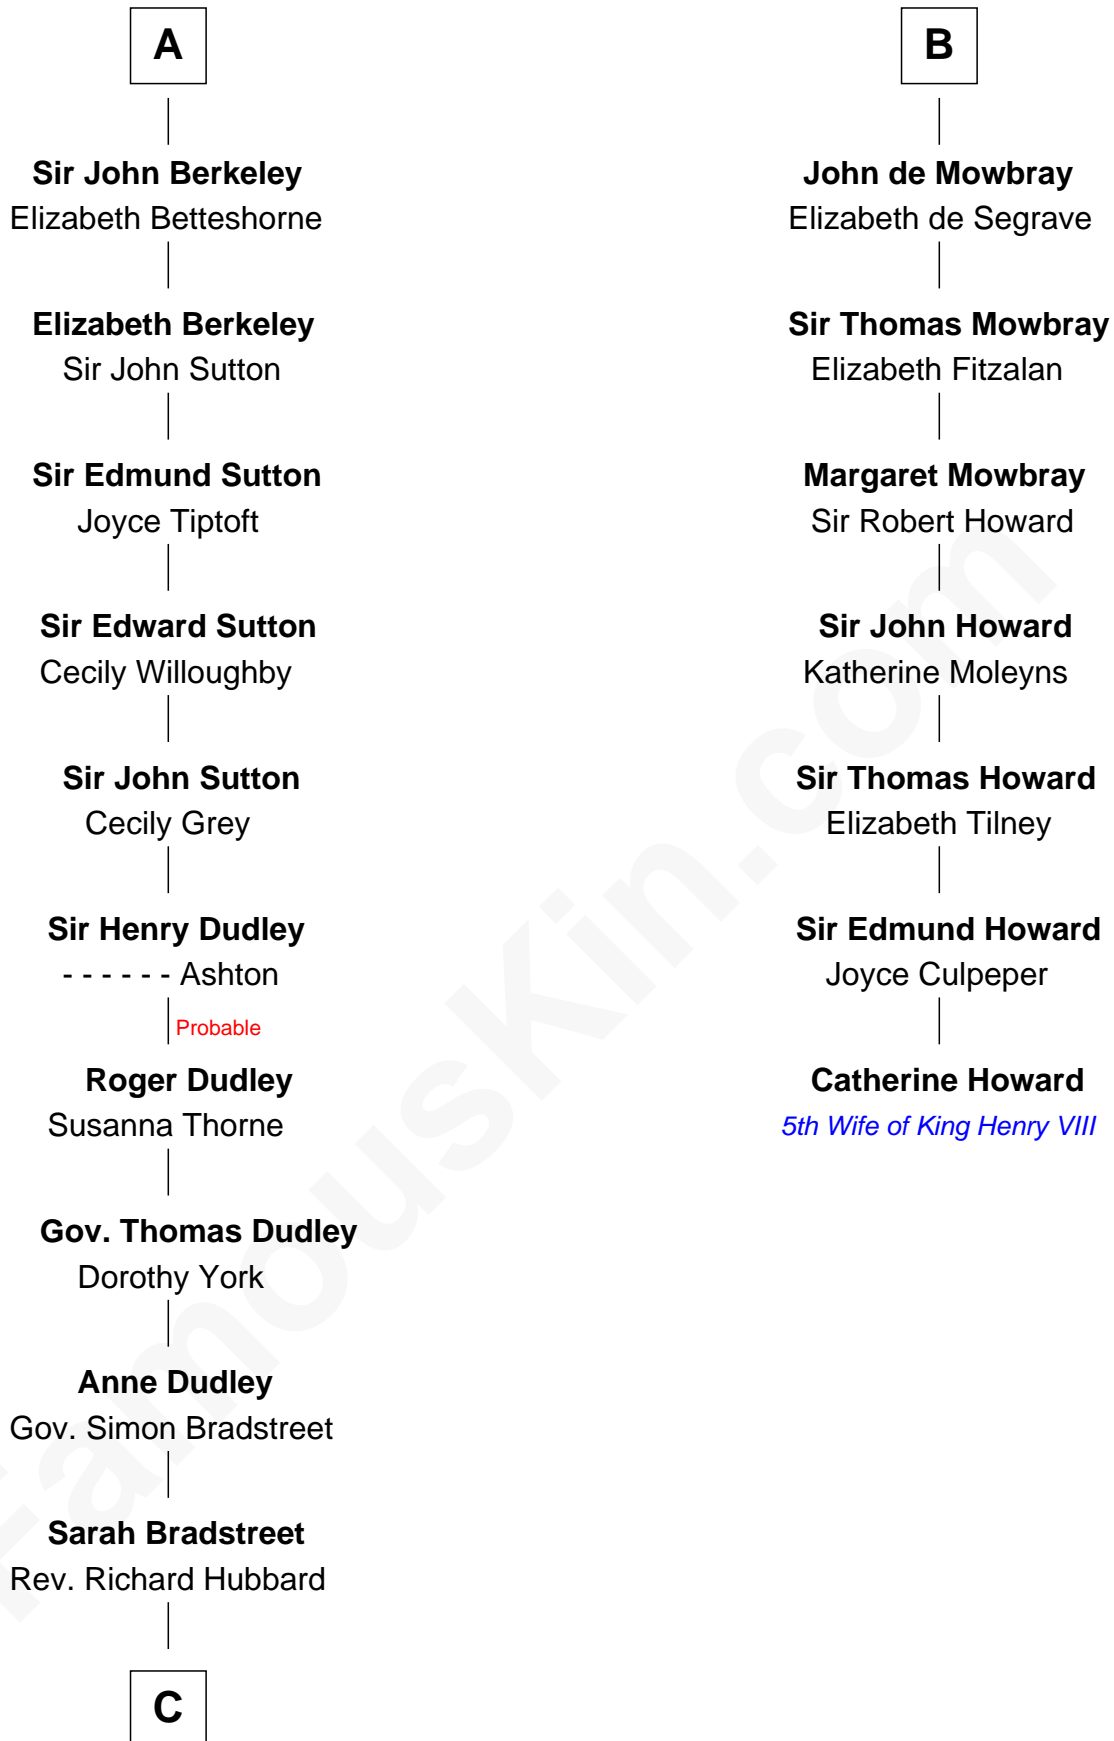

## Relationship Chart of

### Jane (Appleton) Pierce

First Lady of President Franklin Pierce

13th cousin 7 times removed of

### Catherine Howard

5th Wife of King Henry VIII

Walter of Salisbury

**C**

—  
**John Hubbard**

Mary Brown

—  
**Elizabeth Hubbard**

Francis Appleton