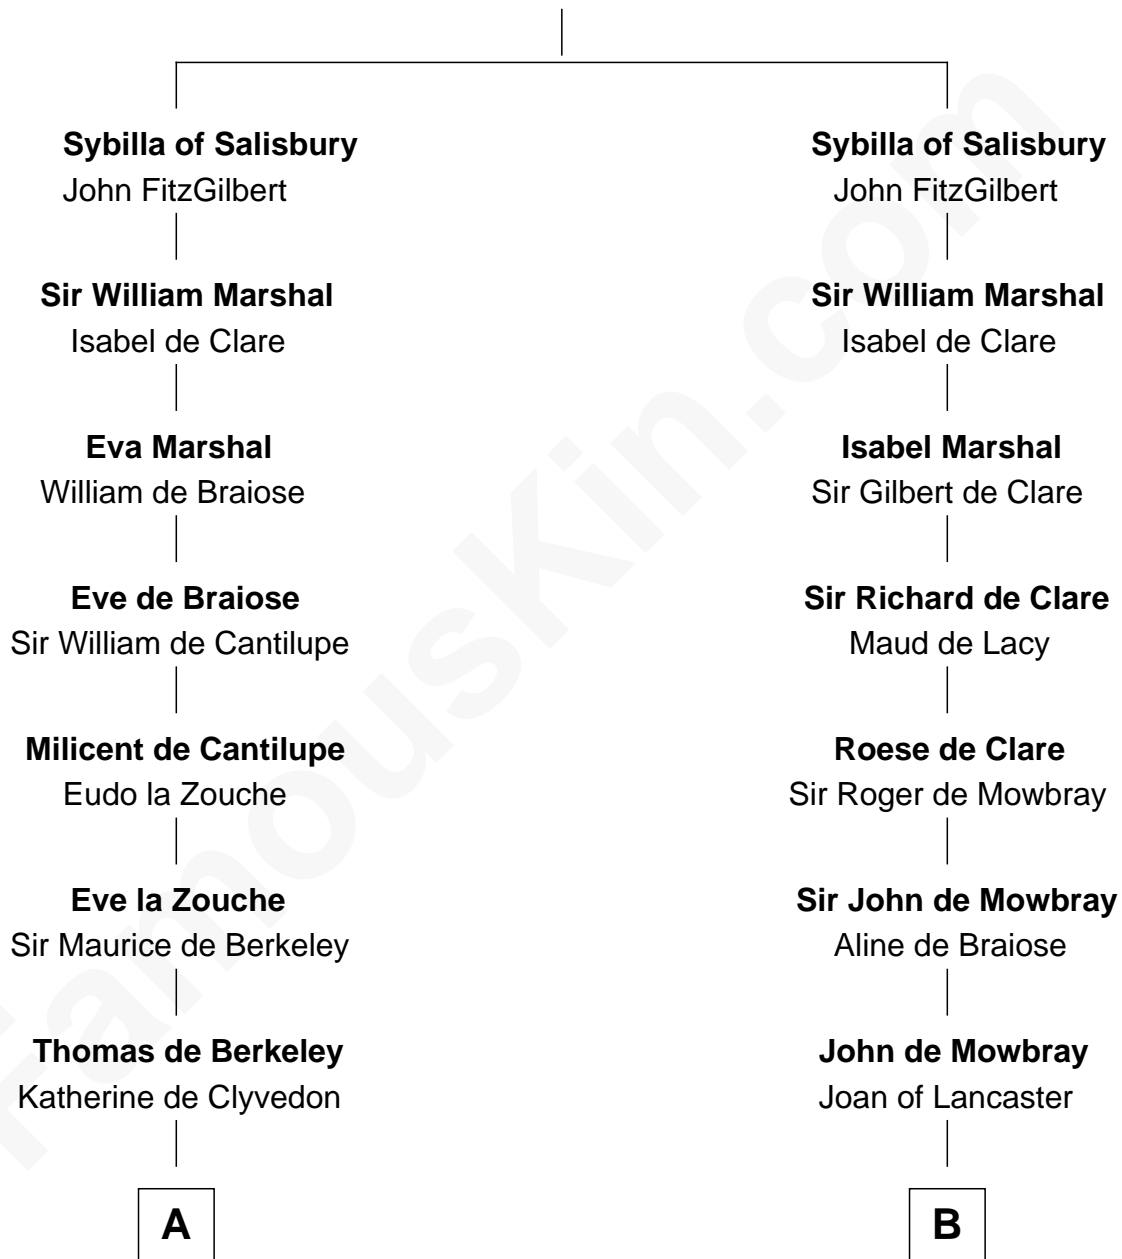

## Relationship Chart of

### Jane (Appleton) Pierce

First Lady of President Franklin Pierce

13th cousin 7 times removed of

### Catherine Howard

5th Wife of King Henry VIII

Walter of Salisbury

**C**

—  
**John Hubbard**

Mary Brown

—  
**Elizabeth Hubbard**

Francis Appleton