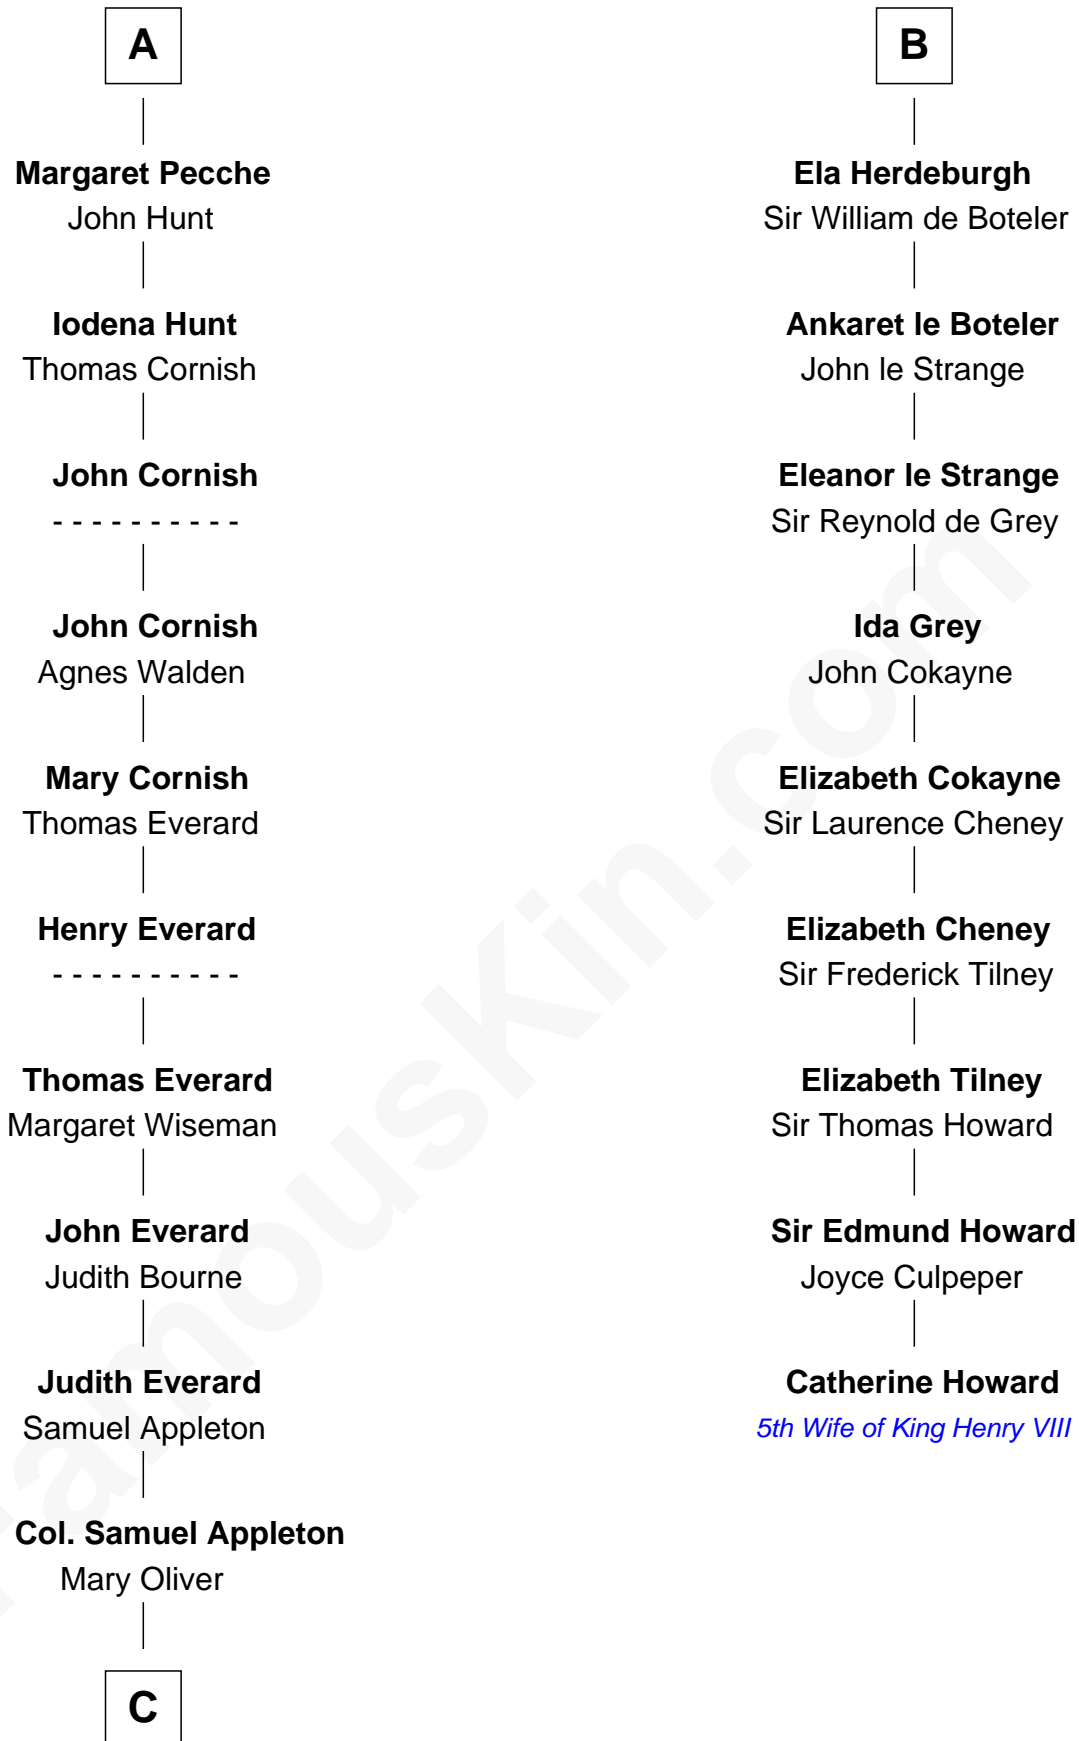

FamousKin.com

Relationship Chart of

Jane (Appleton) Pierce

First Lady of President Franklin Pierce

15th cousin 6 times removed of

Catherine Howard

5th Wife of King Henry VIII

Norman Ranulf

Elizabeth Means

Jane (Appleton) Pierce

First Lady of Franklin Pierce

FamousKin.com