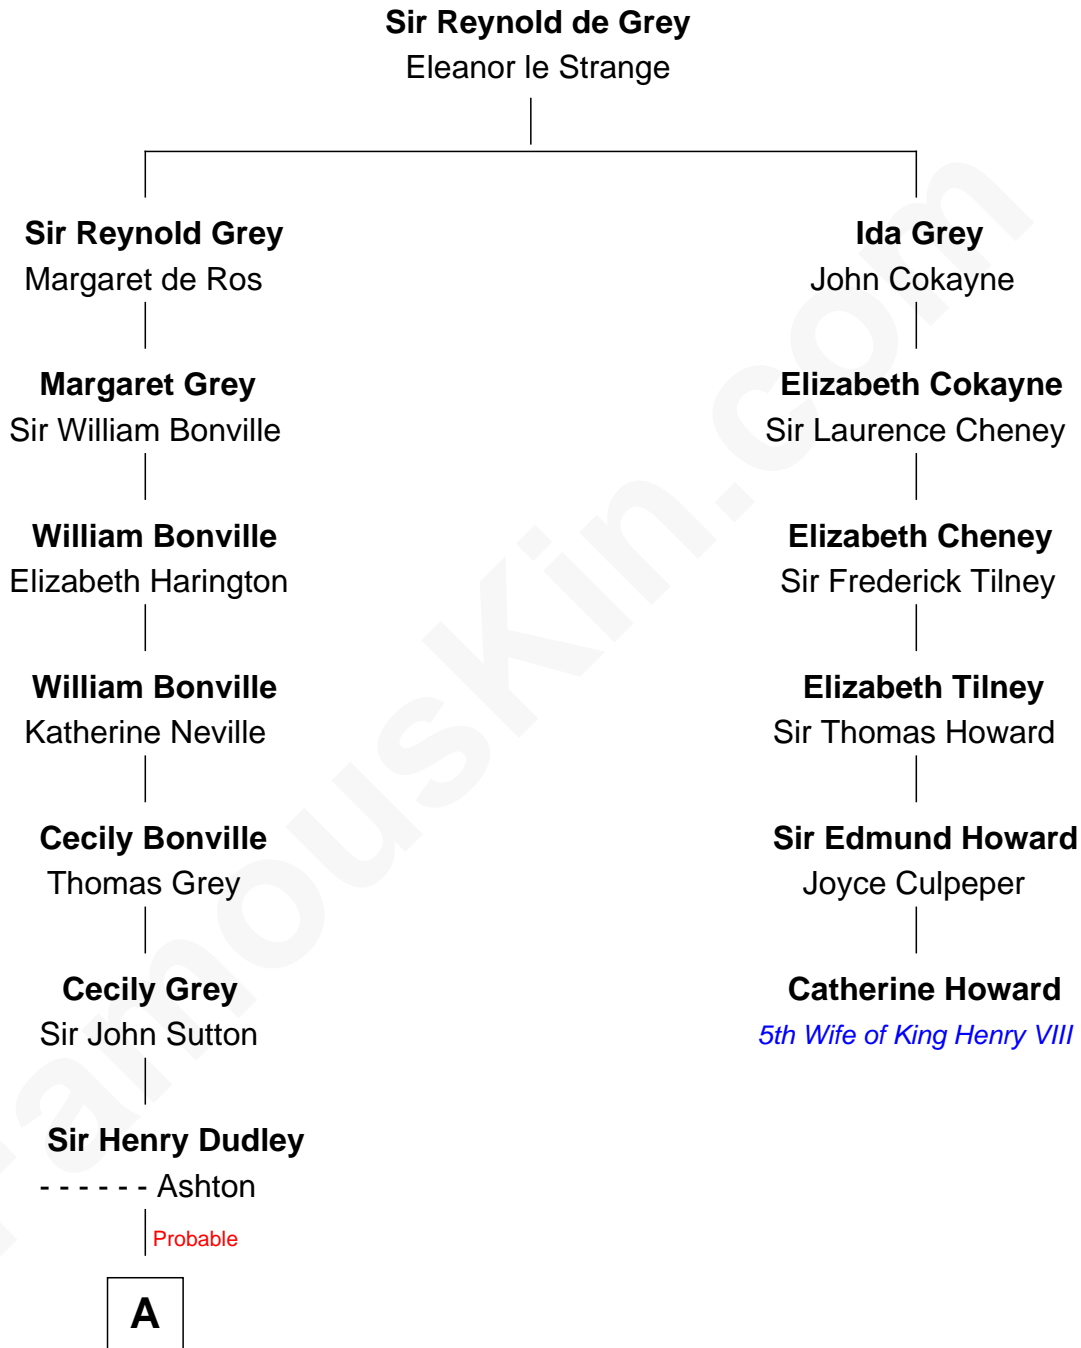

FamousKin.com

Relationship Chart of

Jane (Appleton) Pierce

First Lady of President Franklin Pierce

5th cousin 9 times removed of

Catherine Howard

5th Wife of King Henry VIII

A

Roger Dudley
Susanna Thorne

Gov. Thomas Dudley
Dorothy York

Anne Dudley
Gov. Simon Bradstreet

Sarah Bradstreet
Rev. Richard Hubbard

John Hubbard
Mary Brown

Elizabeth Hubbard
Francis Appleton

Rev. Jesse Appleton
Elizabeth Means