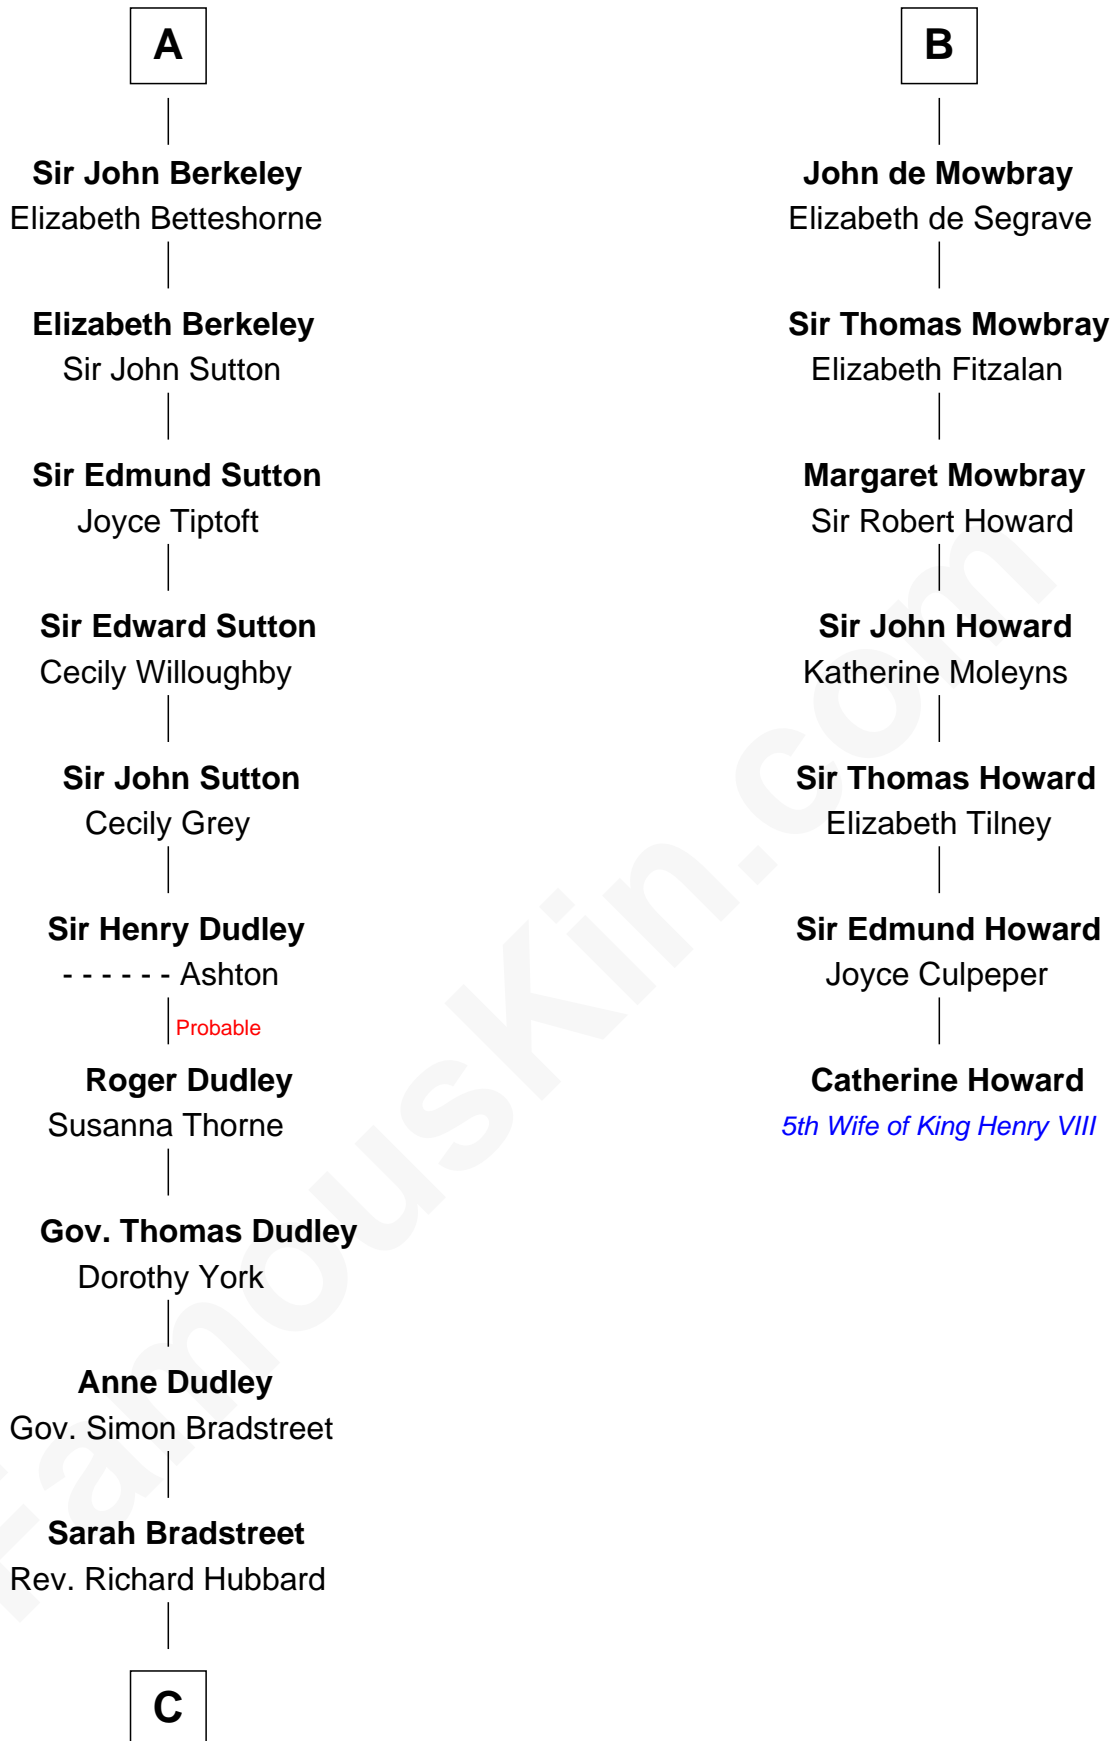

### Jane (Appleton) Pierce

First Lady of President Franklin Pierce

13th cousin 7 times removed of

### Catherine Howard

5th Wife of King Henry VIII

**Gilbert Fitzgilbert de Clare**

Isabel de Beaumont

**C**

John Hubbard

Mary Brown

Elizabeth Hubbard