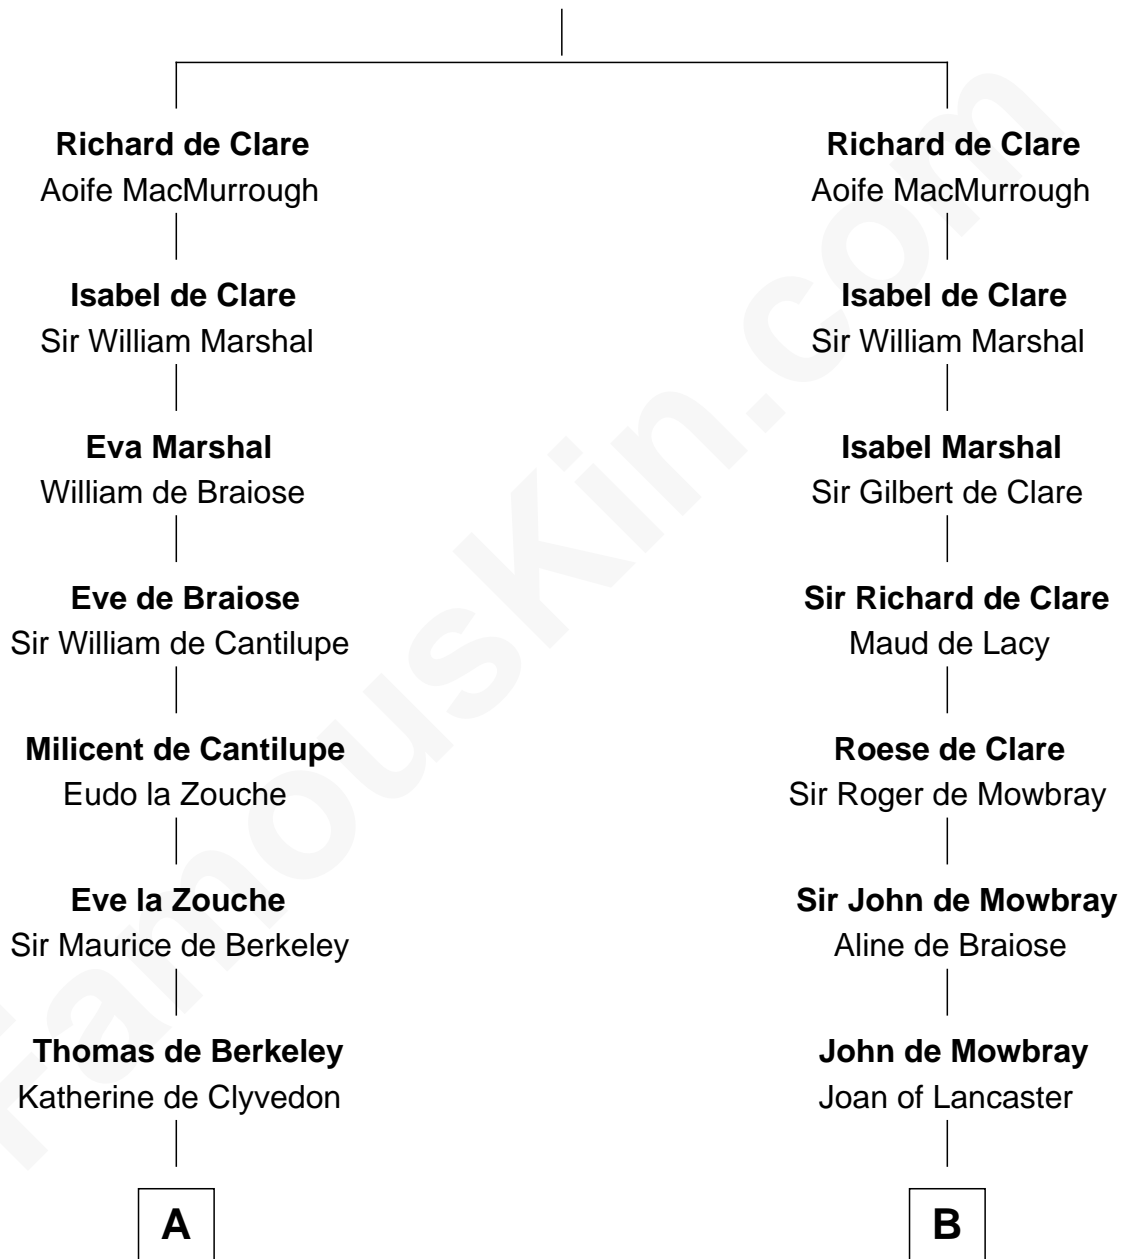

## Relationship Chart of

### Jane (Appleton) Pierce

First Lady of President Franklin Pierce

13th cousin 7 times removed of

### Catherine Howard

5th Wife of King Henry VIII

**Gilbert Fitzgilbert de Clare**

Isabel de Beaumont

**C**

John Hubbard

Mary Brown

Elizabeth Hubbard