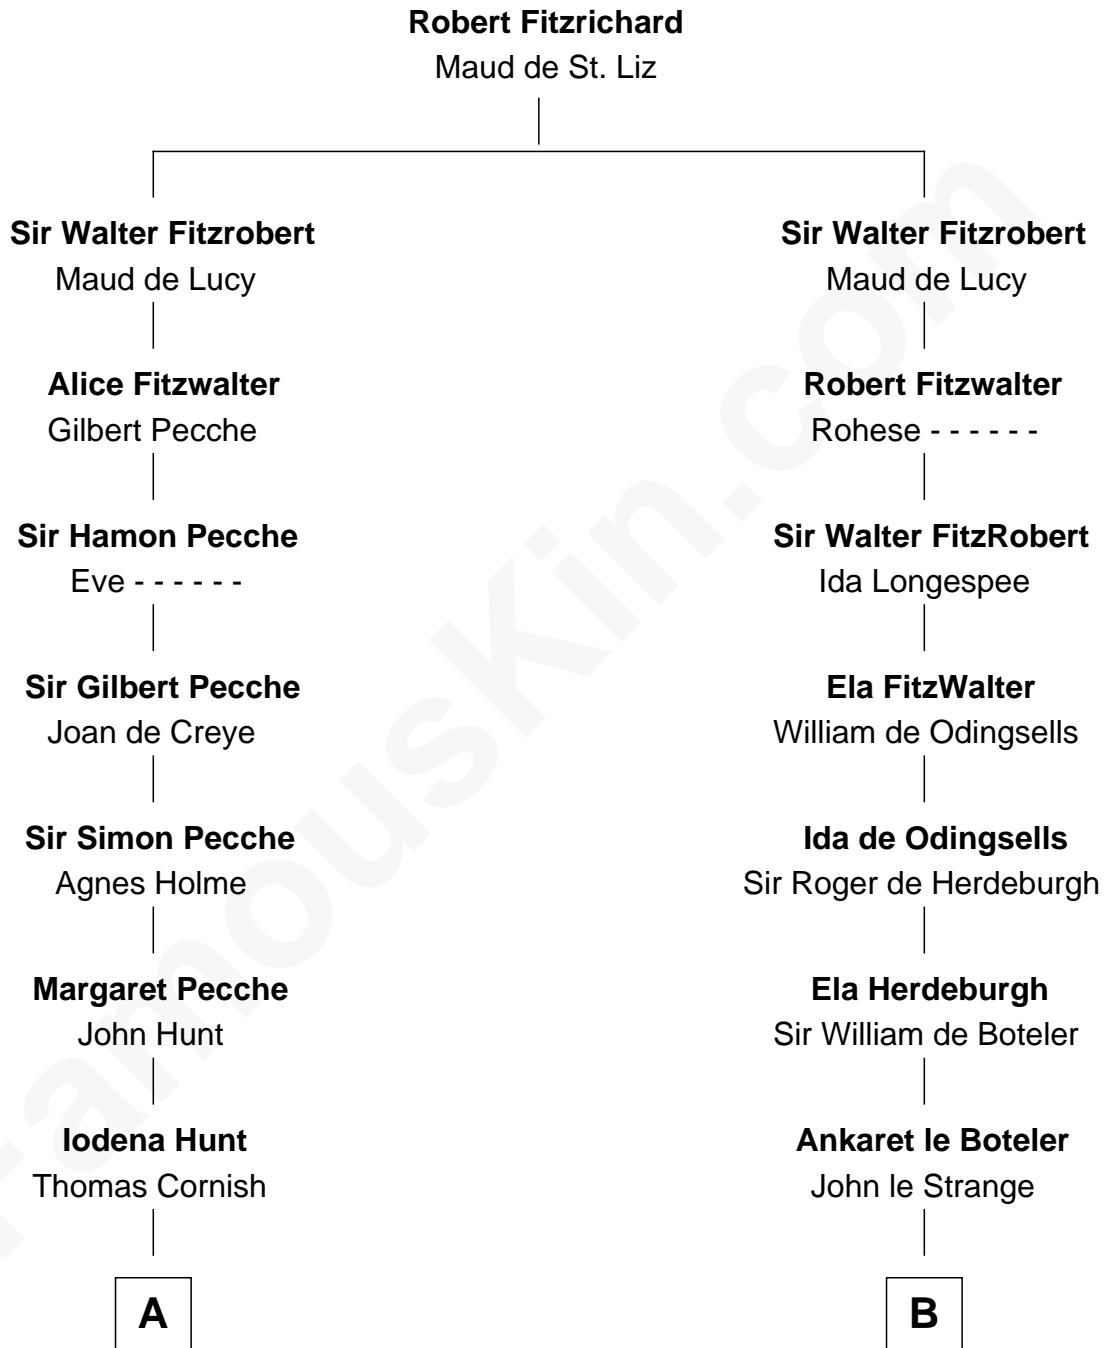

FamousKin.com

Relationship Chart of

Jane (Appleton) Pierce

First Lady of President Franklin Pierce

13th cousin 6 times removed of

Catherine Howard

5th Wife of King Henry VIII

C

Francis Appleton
Elizabeth Hubbard

Rev. Jesse Appleton
Elizabeth Means

Jane (Appleton) Pierce
First Lady of Franklin Pierce

FamousKin.com