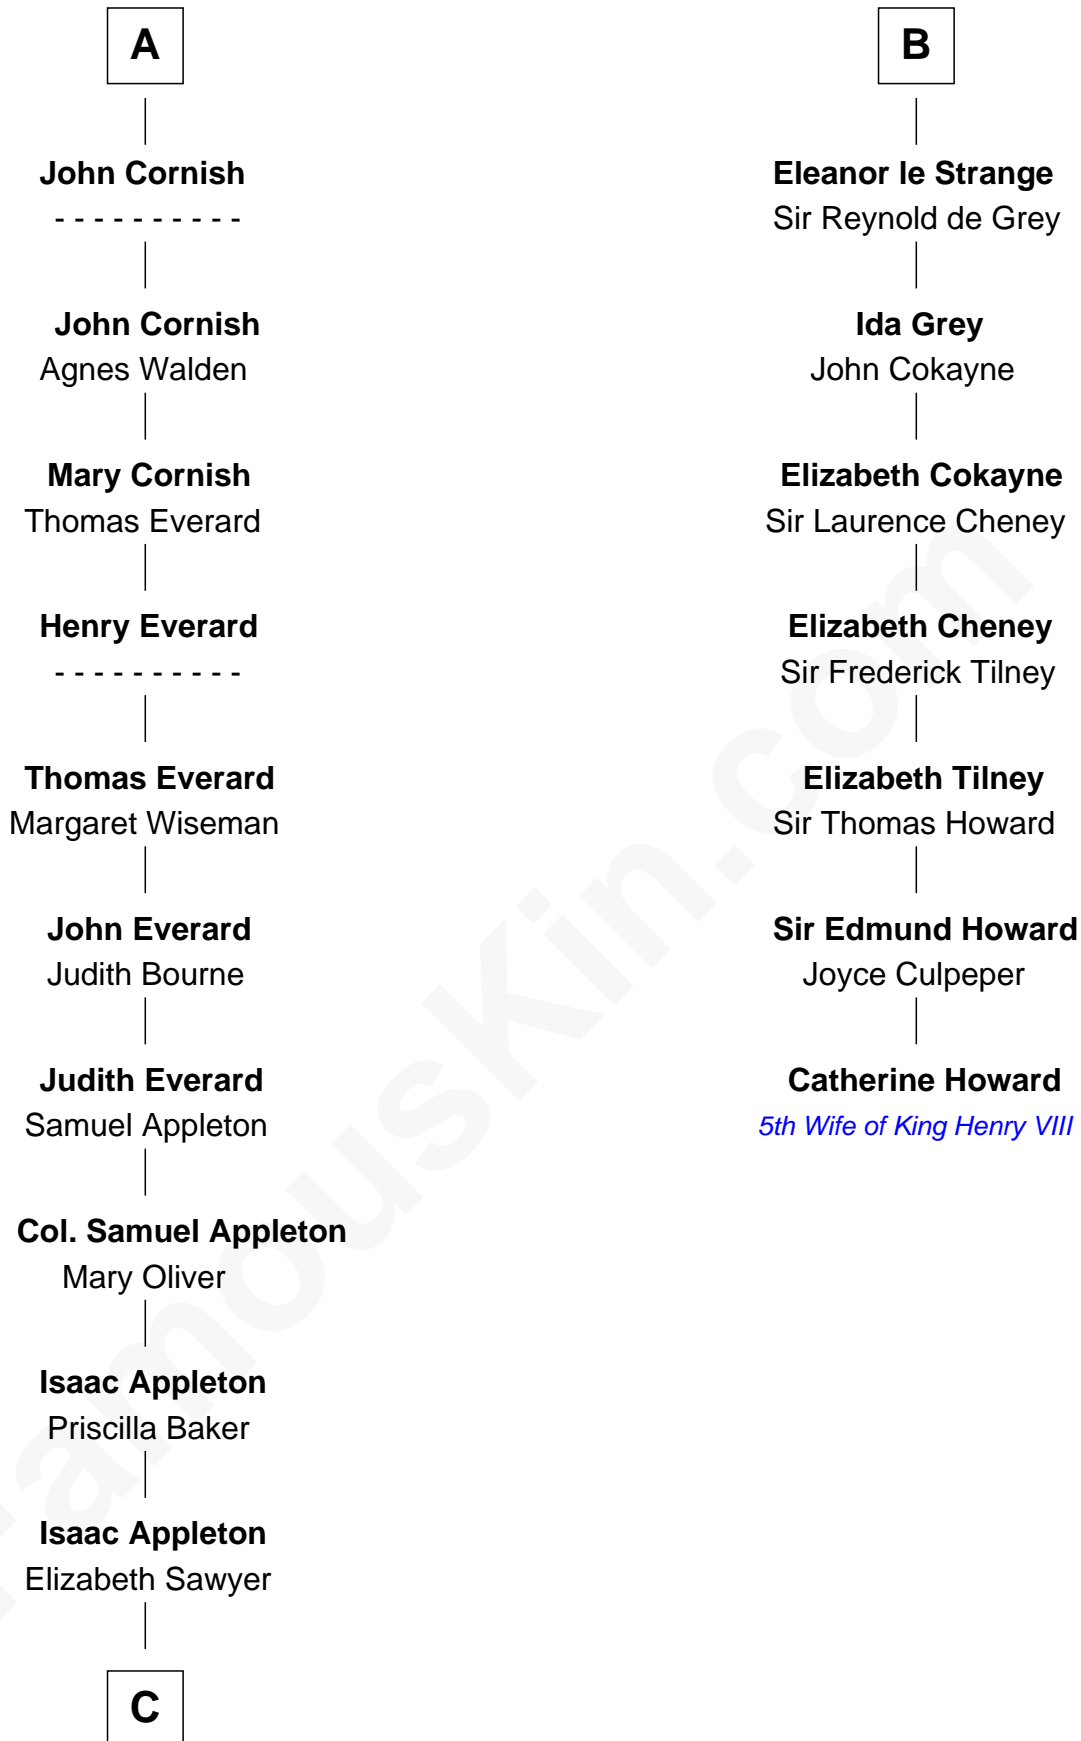

FamousKin.com

Relationship Chart of

Jane (Appleton) Pierce

First Lady of President Franklin Pierce

13th cousin 6 times removed of

Catherine Howard

5th Wife of King Henry VIII

C

Francis Appleton
Elizabeth Hubbard

Rev. Jesse Appleton
Elizabeth Means

Jane (Appleton) Pierce
First Lady of Franklin Pierce

FamousKin.com