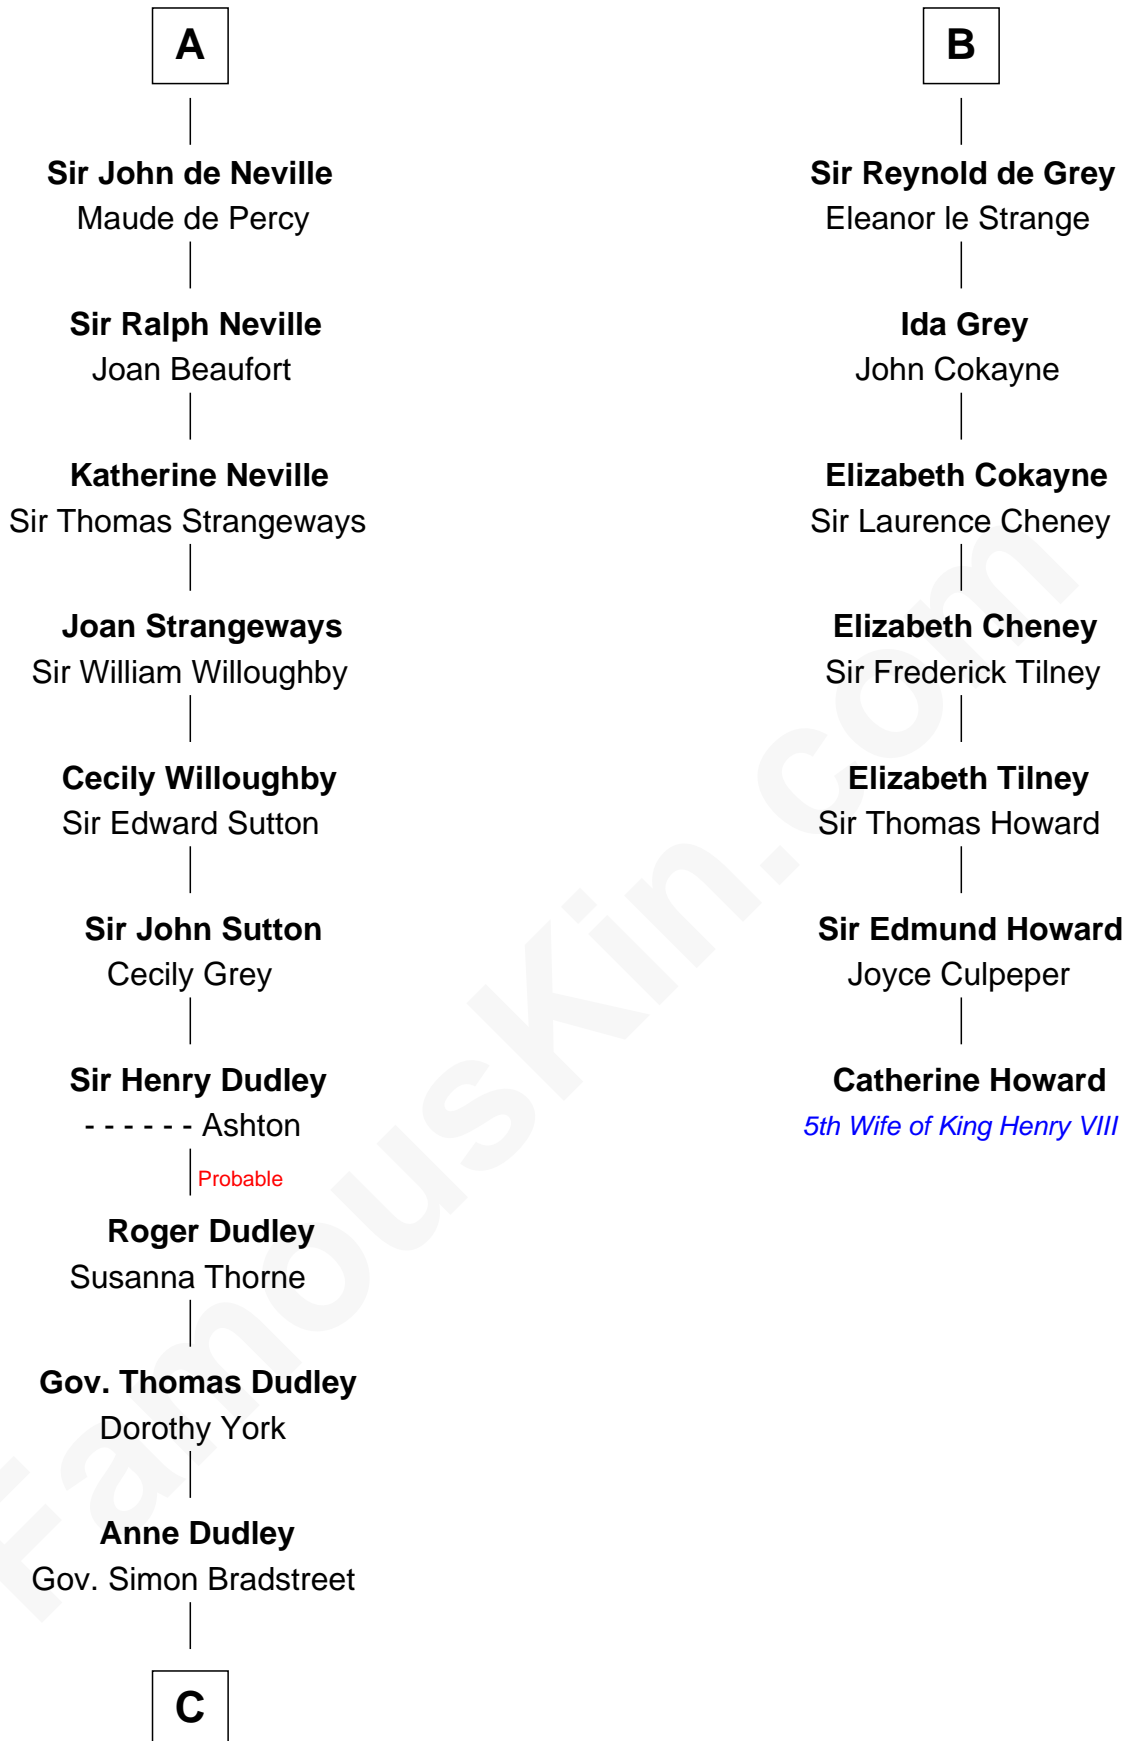

FamousKin.com

Relationship Chart of

Jane (Appleton) Pierce

First Lady of President Franklin Pierce

13th cousin 8 times removed of

Catherine Howard

5th Wife of King Henry VIII

Roger de Tony

Ida of Hainault

Sir Ralph de Tony

Margaret Beaumont

Ida de Tony

Sir Roger le Bigod

Mary le Bigod

Ranulph FitzRobert

Sir Ralph FitzRanulph

Sir Ralph de Tony

Margaret Beaumont

Ida de Tony

Sir Roger le Bigod

Margaret le Bigod

Sir William de Hastings

Sir Henry de Hastings

Ada of Huntingdon

Sir Henry de Hastings

Joan de Cantilupe

Sir John de Hastings

Isabel de Valence

Elizabeth de Hastings

Sir Roger de Grey

B

C