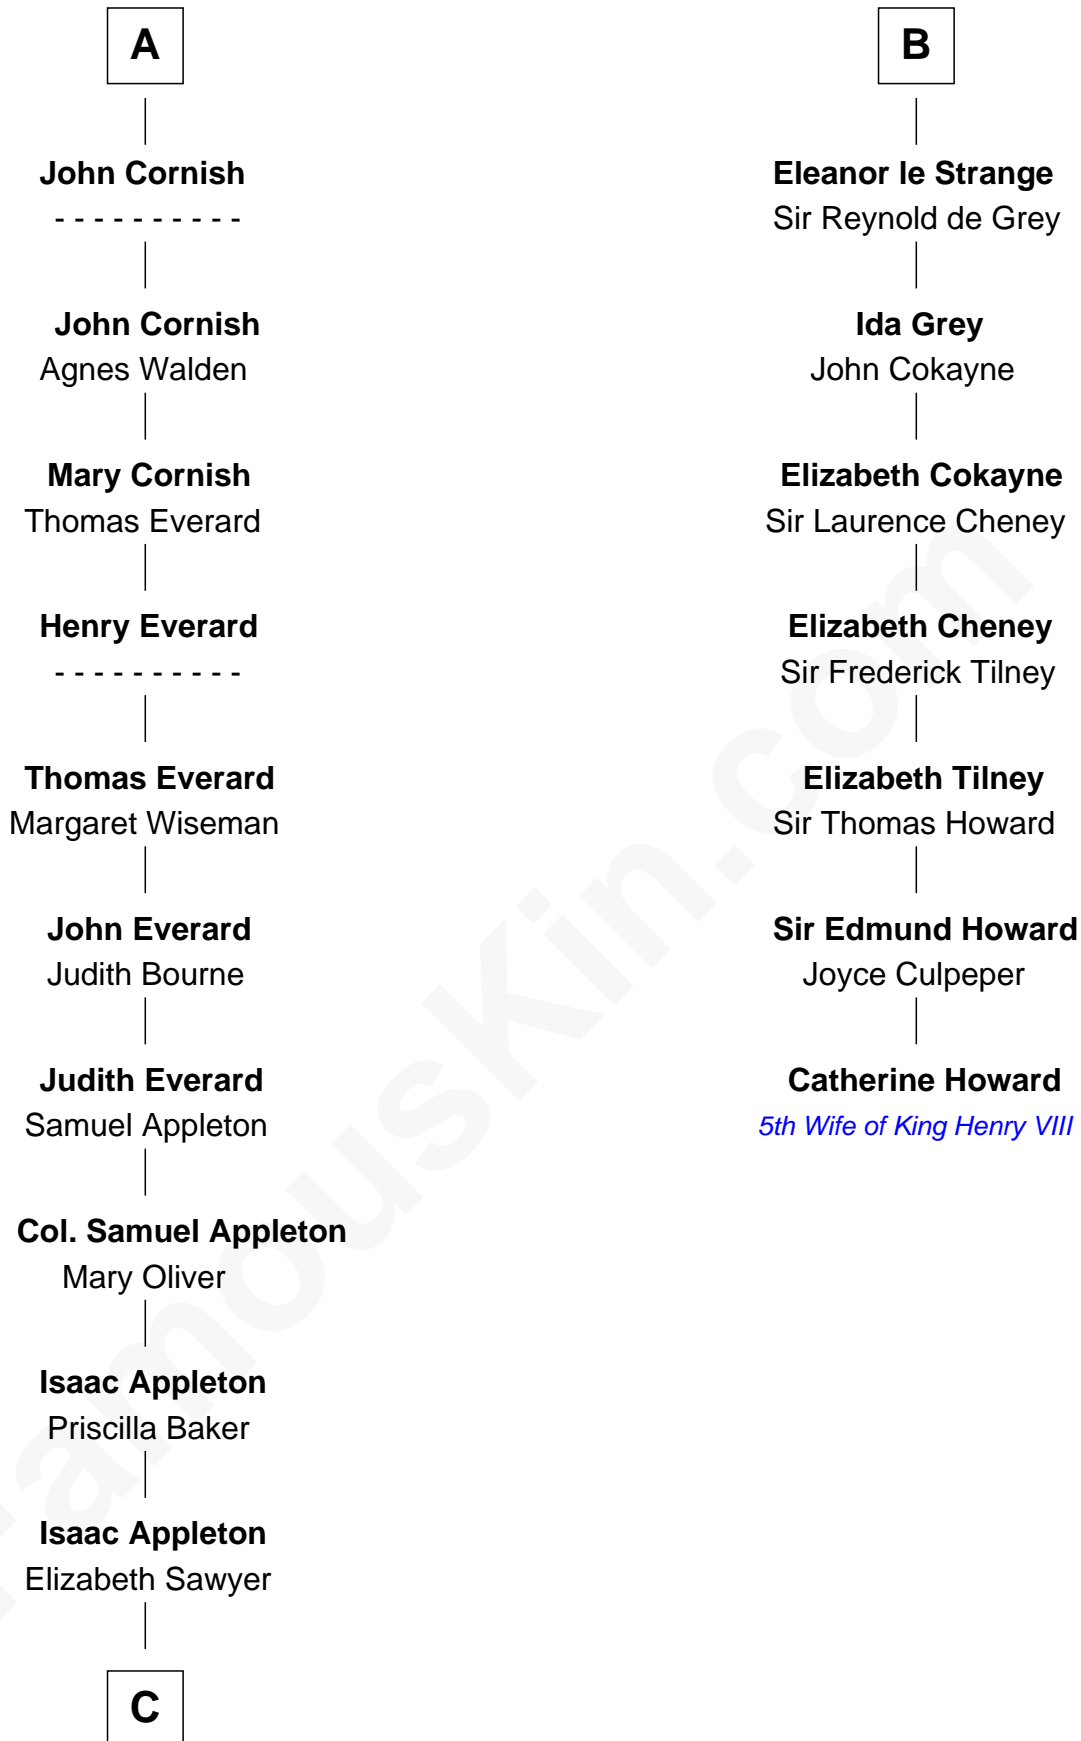

FamousKin.com

Relationship Chart of

Jane (Appleton) Pierce

First Lady of President Franklin Pierce

13th cousin 6 times removed of

Catherine Howard

5th Wife of King Henry VIII

Richard de Lucy

C

Francis Appleton
Elizabeth Hubbard

Rev. Jesse Appleton
Elizabeth Means

Jane (Appleton) Pierce
First Lady of Franklin Pierce

FamousKin.com