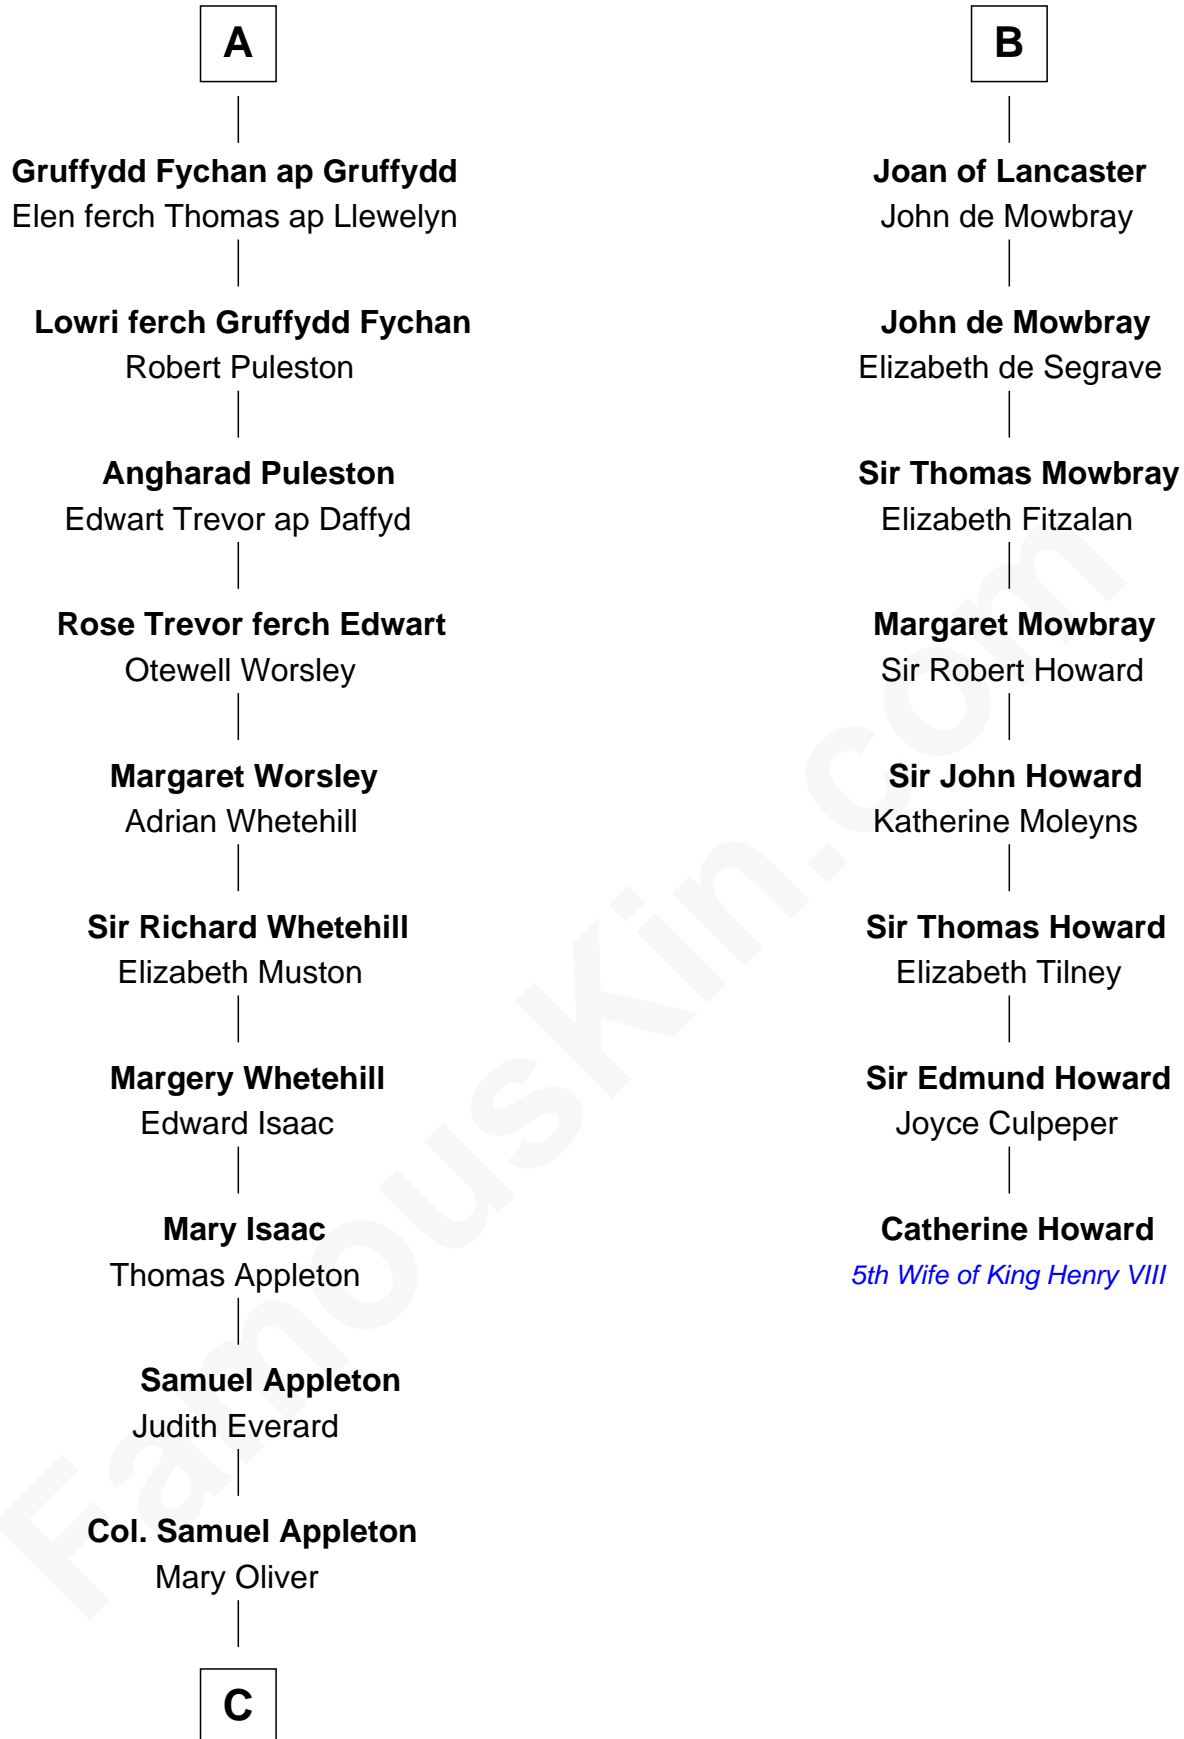

FamousKin.com

Relationship Chart of

Jane (Appleton) Pierce

First Lady of President Franklin Pierce

14th cousin 7 times removed of

Catherine Howard

5th Wife of King Henry VIII

Gottfried I, Count of Louvain

Ide de Chiny

C

Isaac Appleton

Priscilla Baker

Isaac Appleton

Elizabeth Sawyer

Francis Appleton

Elizabeth Hubbard