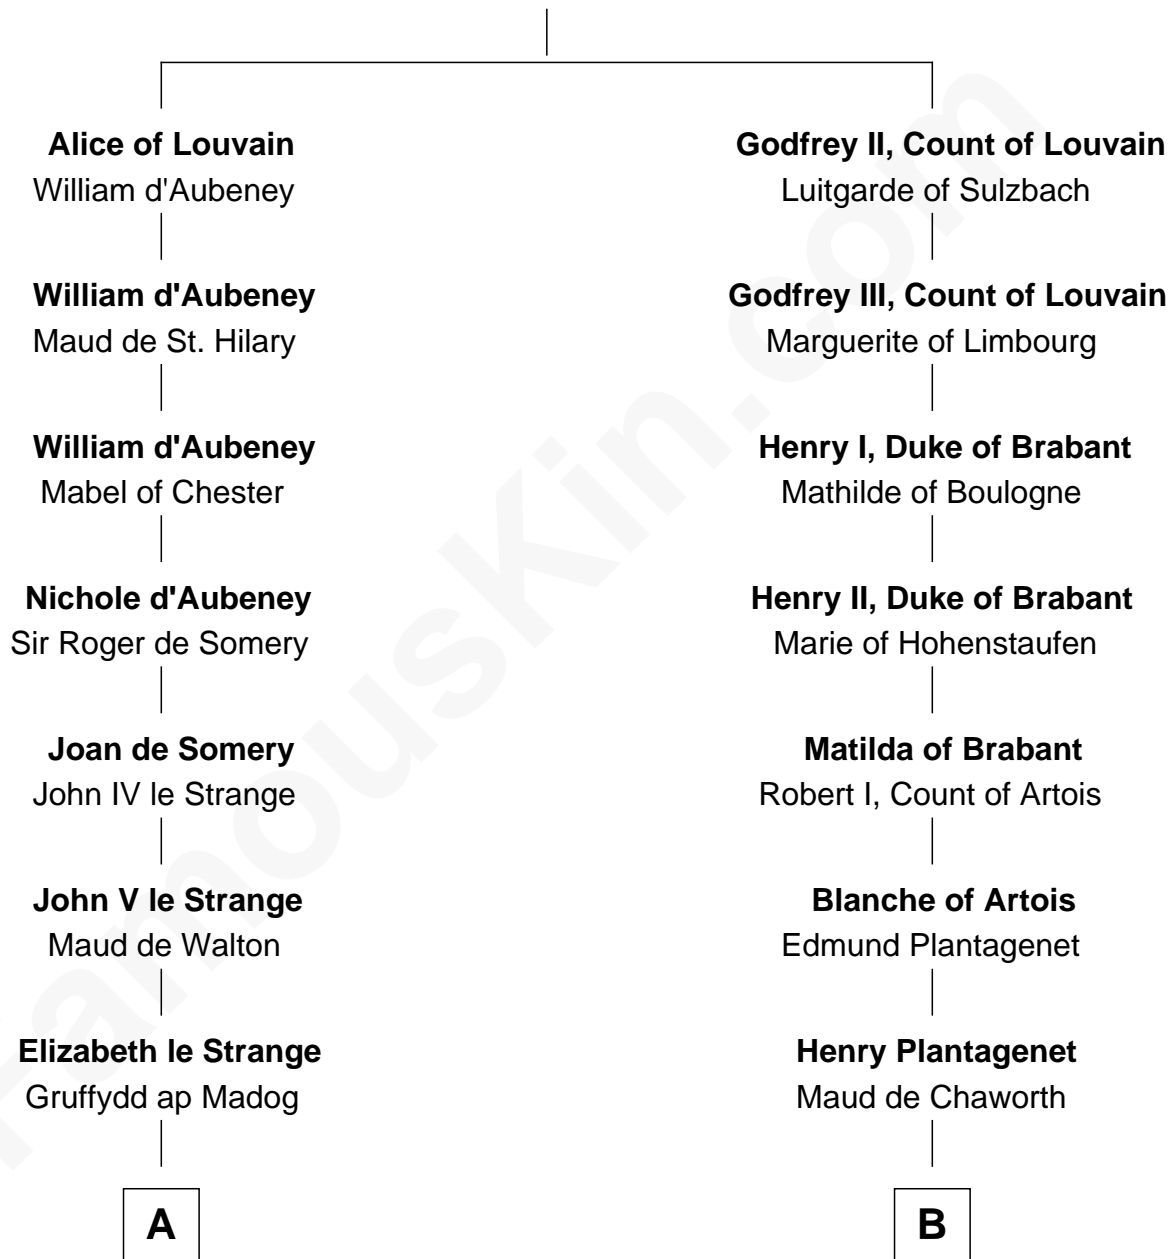

FamousKin.com

Relationship Chart of

Jane (Appleton) Pierce

First Lady of President Franklin Pierce

14th cousin 7 times removed of

Catherine Howard

5th Wife of King Henry VIII

Gottfried I, Count of Louvain

Ide de Chiny

C

Isaac Appleton

Priscilla Baker

Isaac Appleton

Elizabeth Sawyer

Francis Appleton

Elizabeth Hubbard

Rev. Jesse Appleton

Elizabeth Means

Jane (Appleton) Pierce

First Lady of Franklin Pierce

FamousKin.com