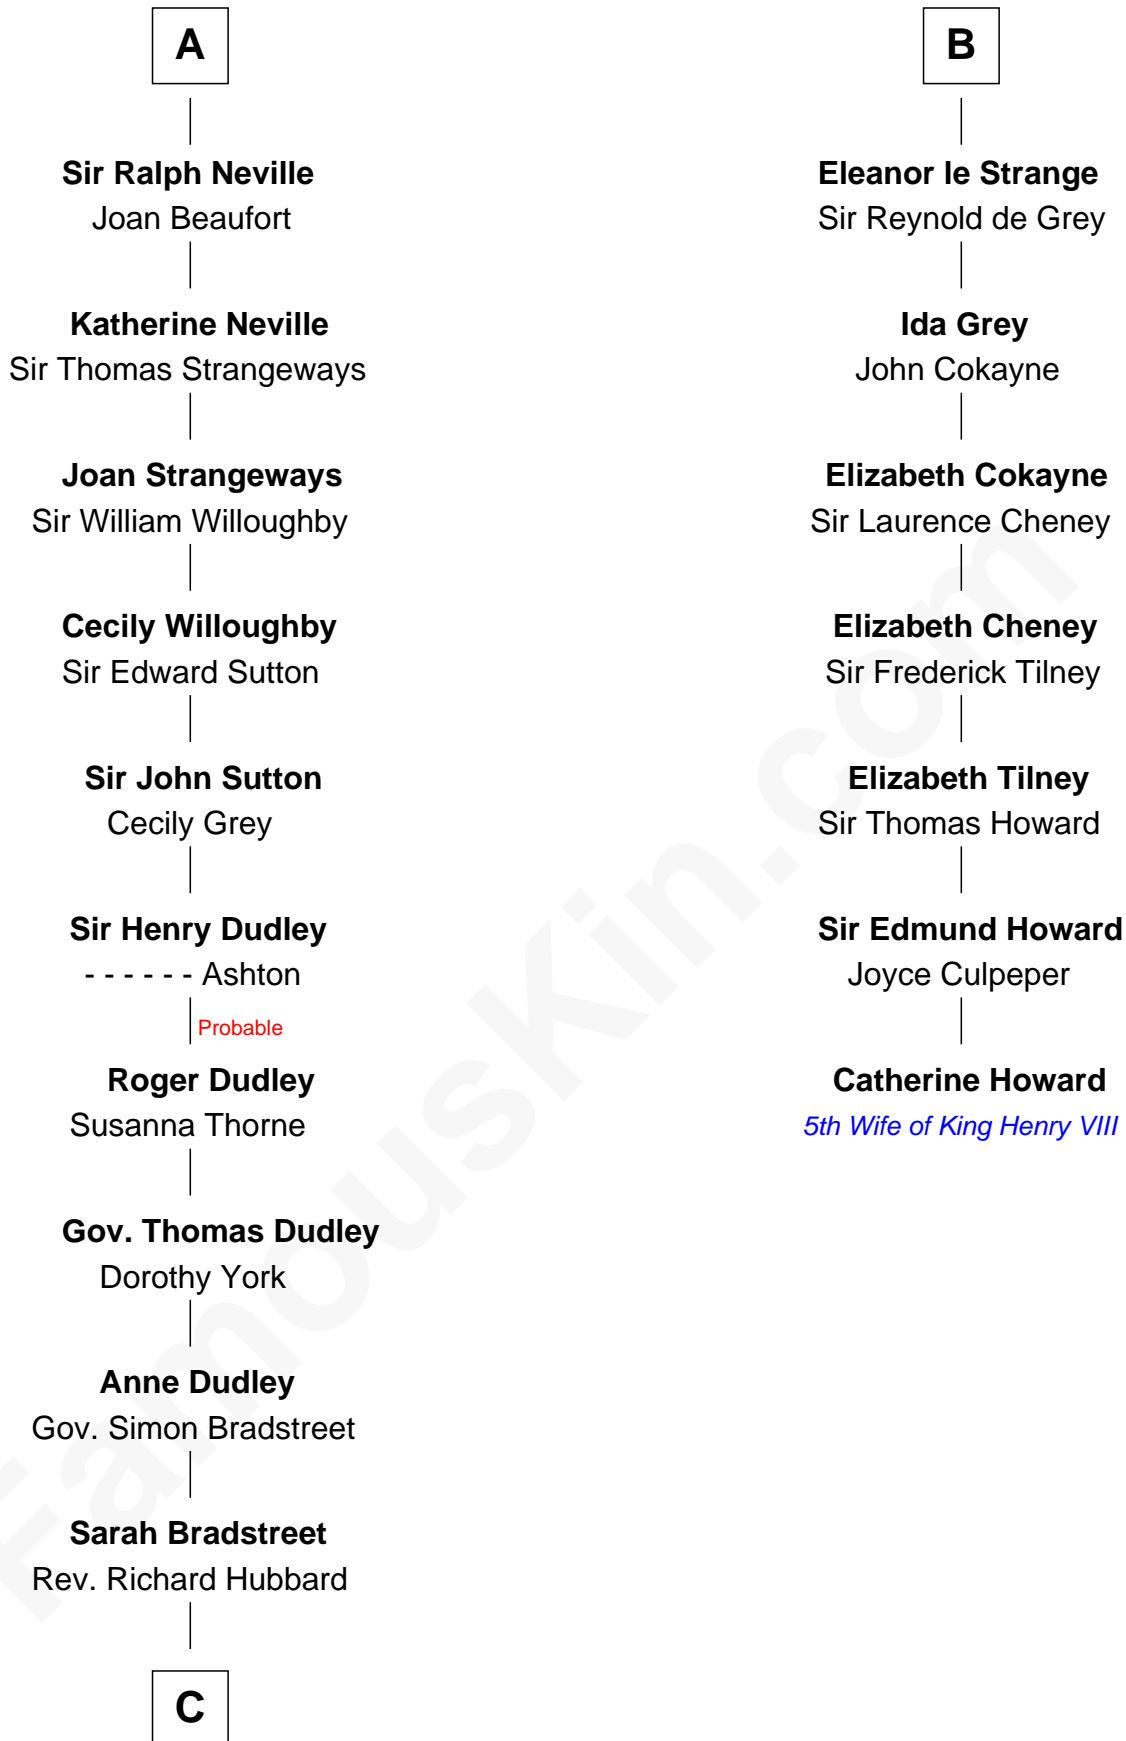

FamousKin.com

Relationship Chart of

Jane (Appleton) Pierce

First Lady of President Franklin Pierce

13th cousin 7 times removed of

Catherine Howard

5th Wife of King Henry VIII

Robert III de Vitre

First Lady of Franklin Pierce

FamousKin.com