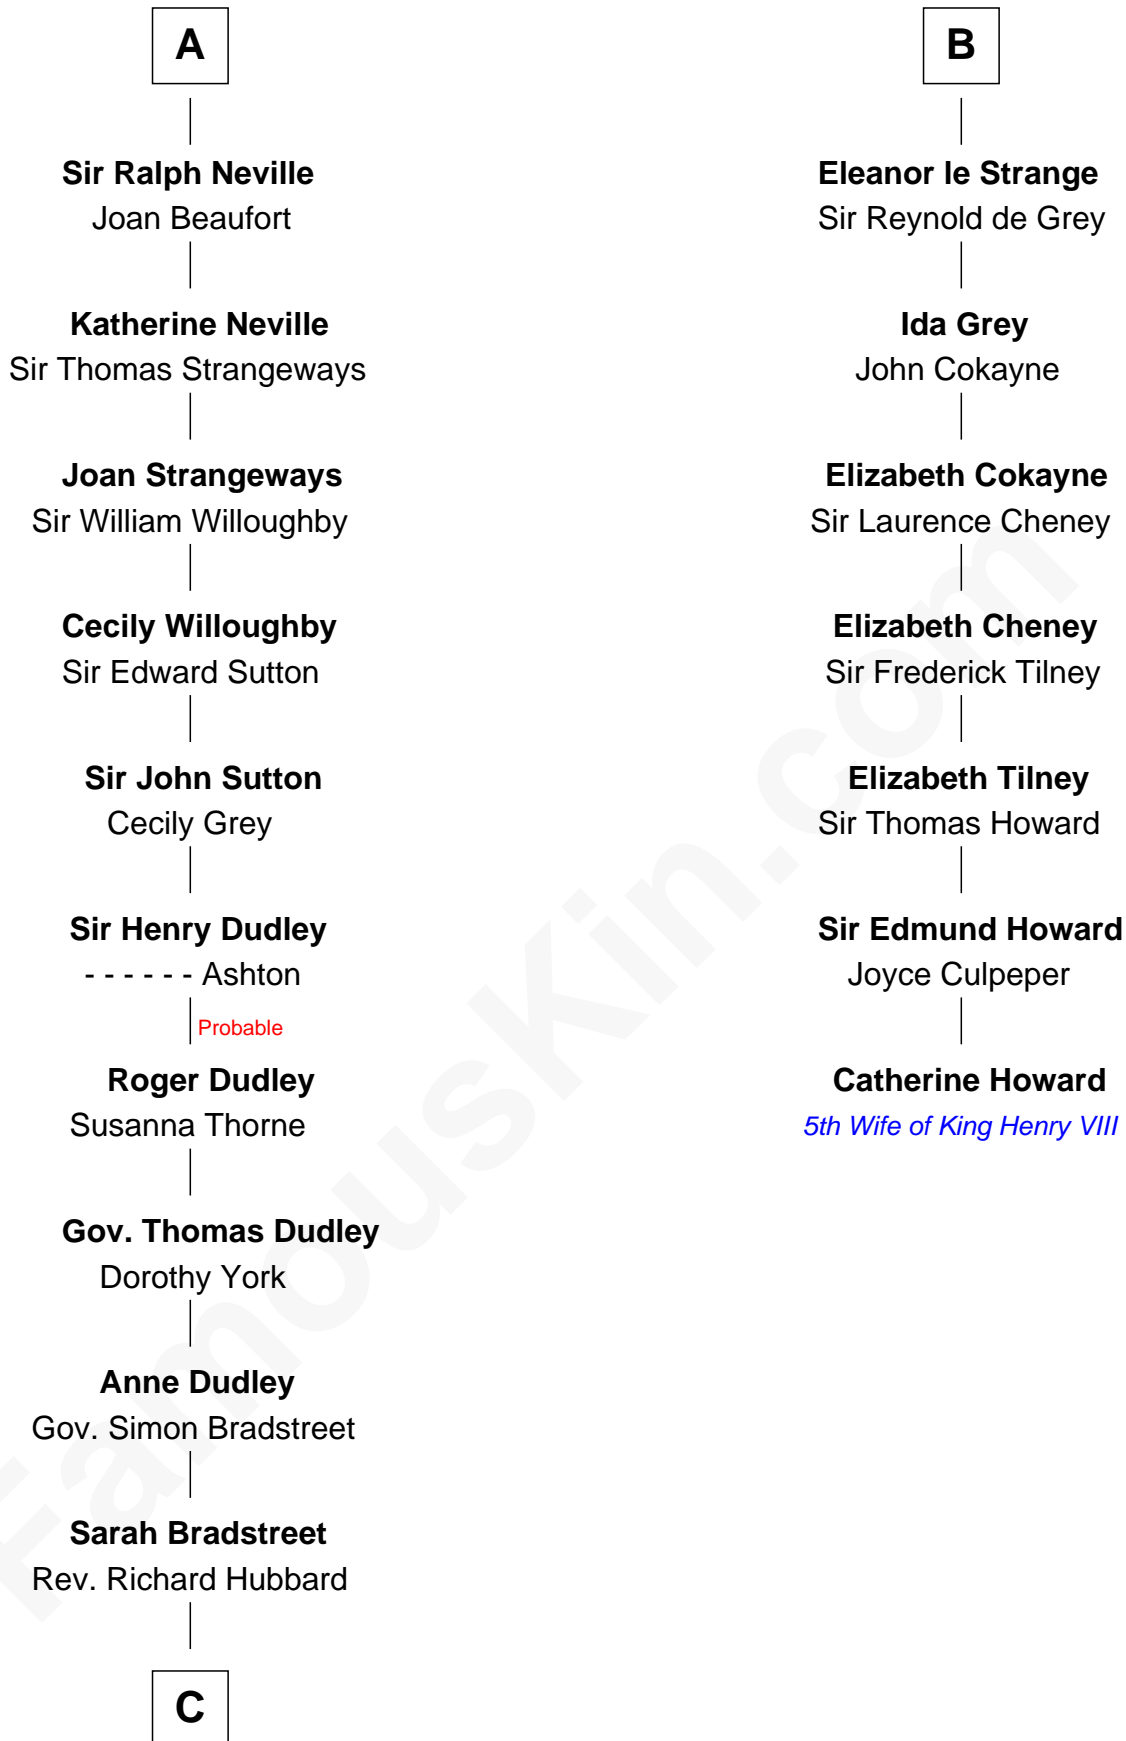

FamousKin.com

Relationship Chart of

Jane (Appleton) Pierce

First Lady of President Franklin Pierce

13th cousin 7 times removed of

Catherine Howard

5th Wife of King Henry VIII

C

John Hubbard

Mary Brown

Elizabeth Hubbard

Francis Appleton

Rev. Jesse Appleton

Elizabeth Means

Jane (Appleton) Pierce

First Lady of Franklin Pierce