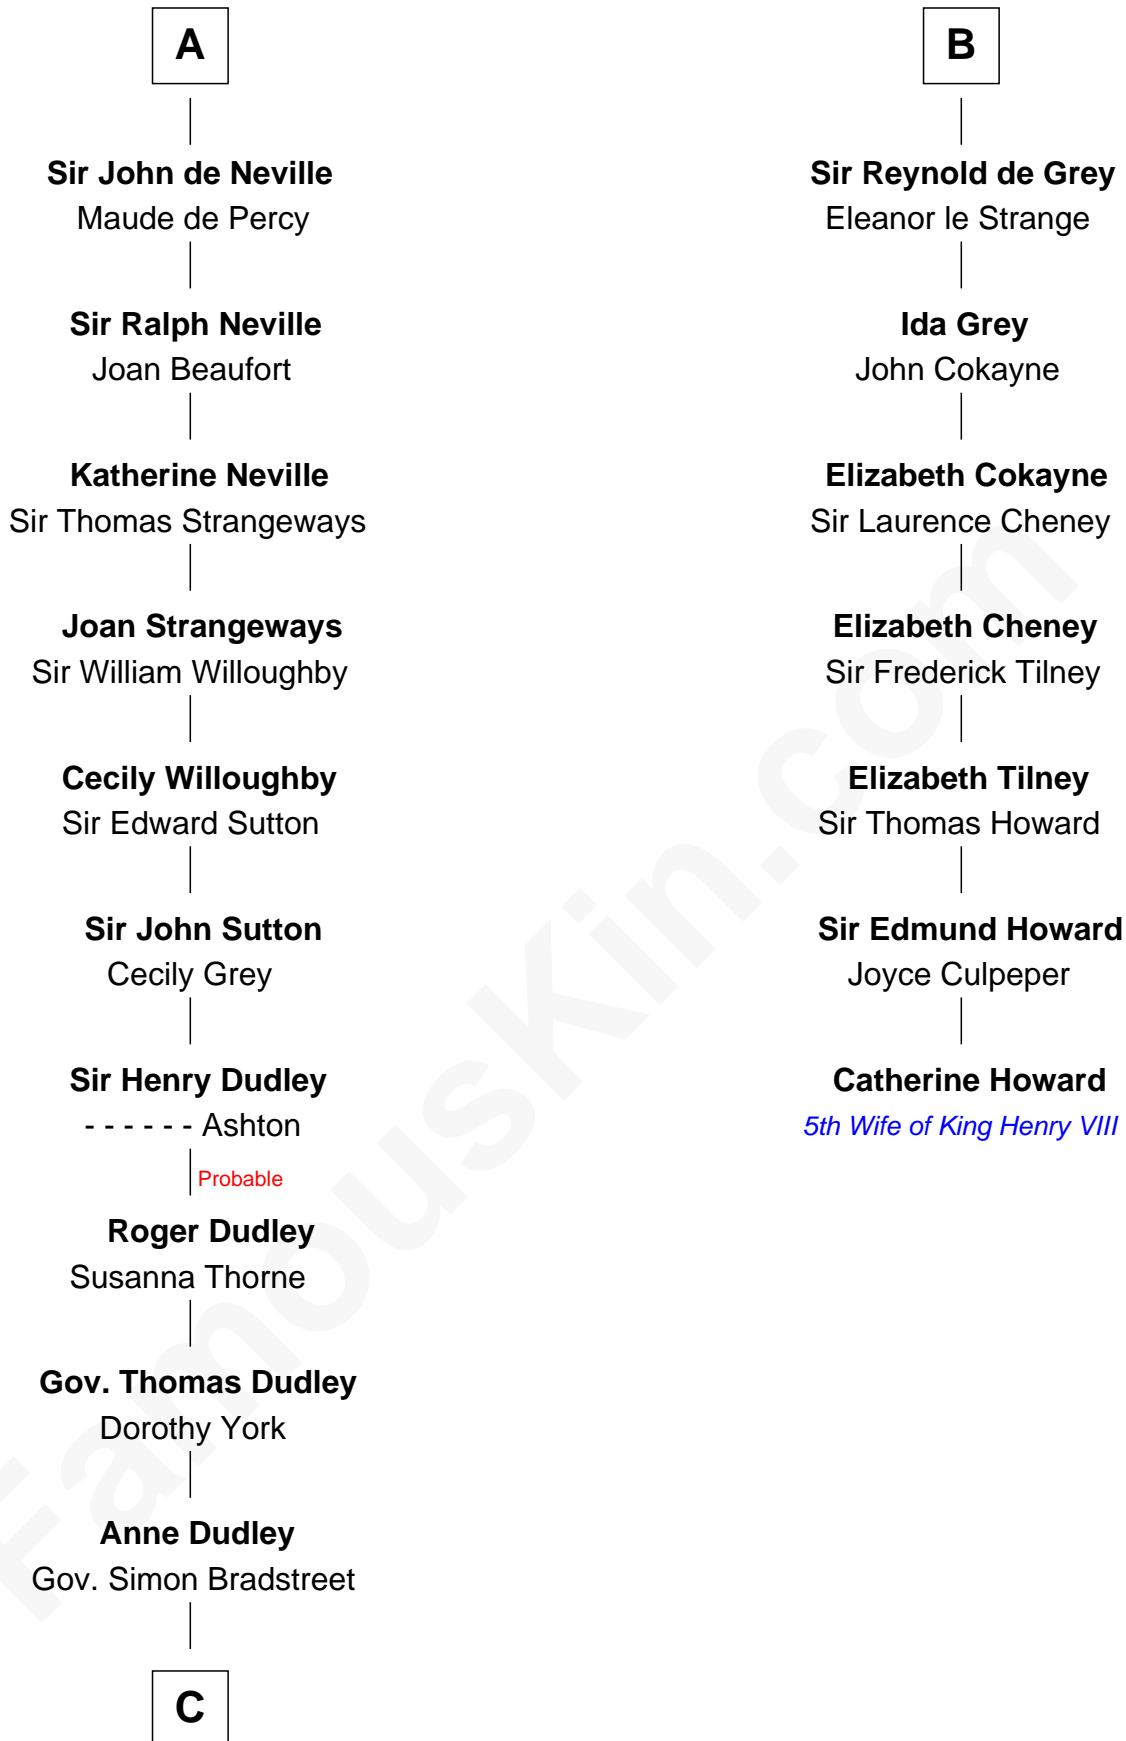

FamousKin.com

Relationship Chart of

Jane (Appleton) Pierce

First Lady of President Franklin Pierce

13th cousin 8 times removed of

Catherine Howard

5th Wife of King Henry VIII

C

Sarah Bradstreet
Rev. Richard Hubbard

John Hubbard
Mary Brown

Elizabeth Hubbard
Francis Appleton

Rev. Jesse Appleton
Elizabeth Means

Jane (Appleton) Pierce
First Lady of Franklin Pierce

FamousKin.com