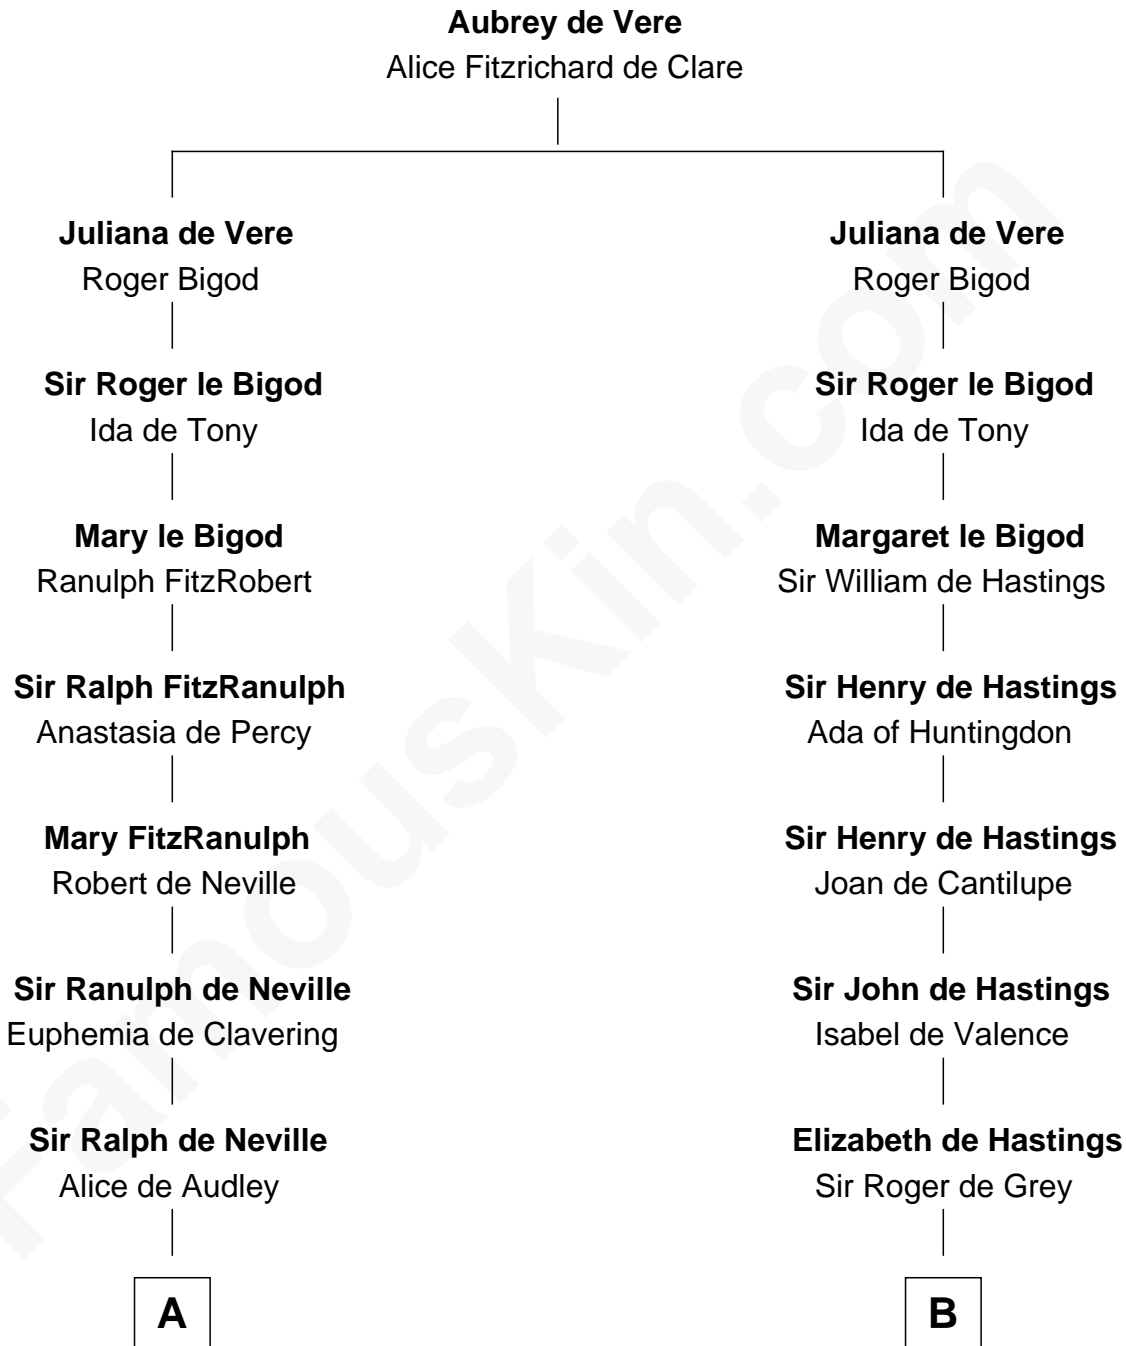

FamousKin.com

Relationship Chart of

Jane (Appleton) Pierce

First Lady of President Franklin Pierce

13th cousin 8 times removed of

Catherine Howard

5th Wife of King Henry VIII

C

Sarah Bradstreet
Rev. Richard Hubbard

John Hubbard
Mary Brown

Elizabeth Hubbard
Francis Appleton

Rev. Jesse Appleton
Elizabeth Means

Jane (Appleton) Pierce
First Lady of Franklin Pierce

FamousKin.com