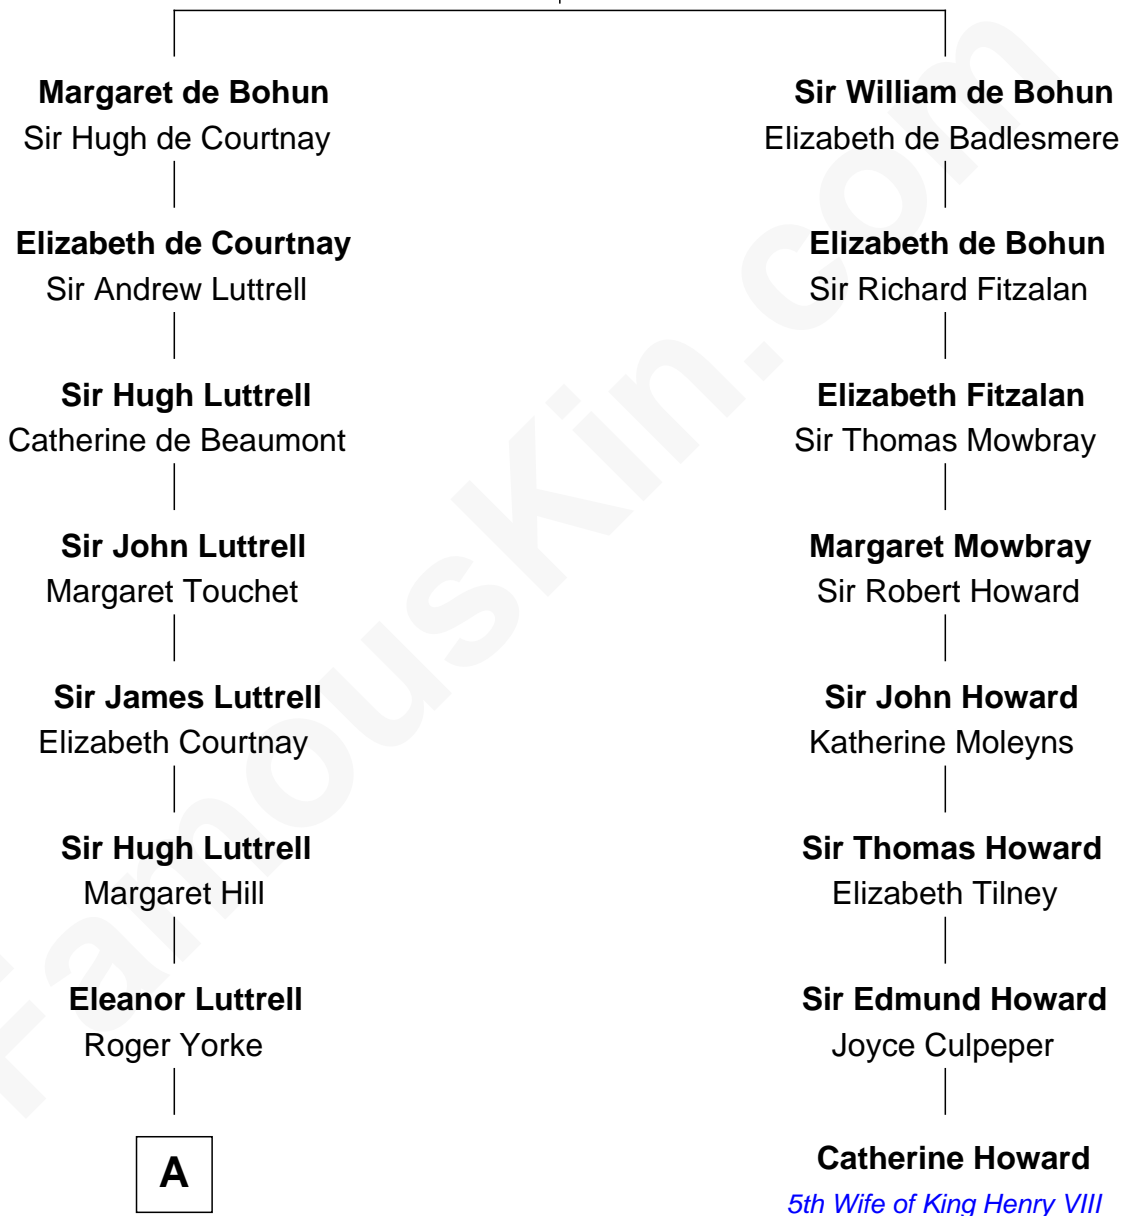

## Relationship Chart of

### Jane (Appleton) Pierce

First Lady of President Franklin Pierce

7th cousin 9 times removed of

**Catherine Howard**

5th Wife of King Henry VIII

**Humphrey de Bohun**  
Elizabeth Plantagenet

**A**

**Elizabeth Yorke**  
Edmund Percival

**Christian Percival**  
Richard Lowle

**Percival Lowell**  
Rebecca - - - - -

**Joanna Lowell**  
John Oliver

**Mary Oliver**  
Col. Samuel Appleton

**Isaac Appleton**  
Priscilla Baker

**Isaac Appleton**  
Elizabeth Sawyer