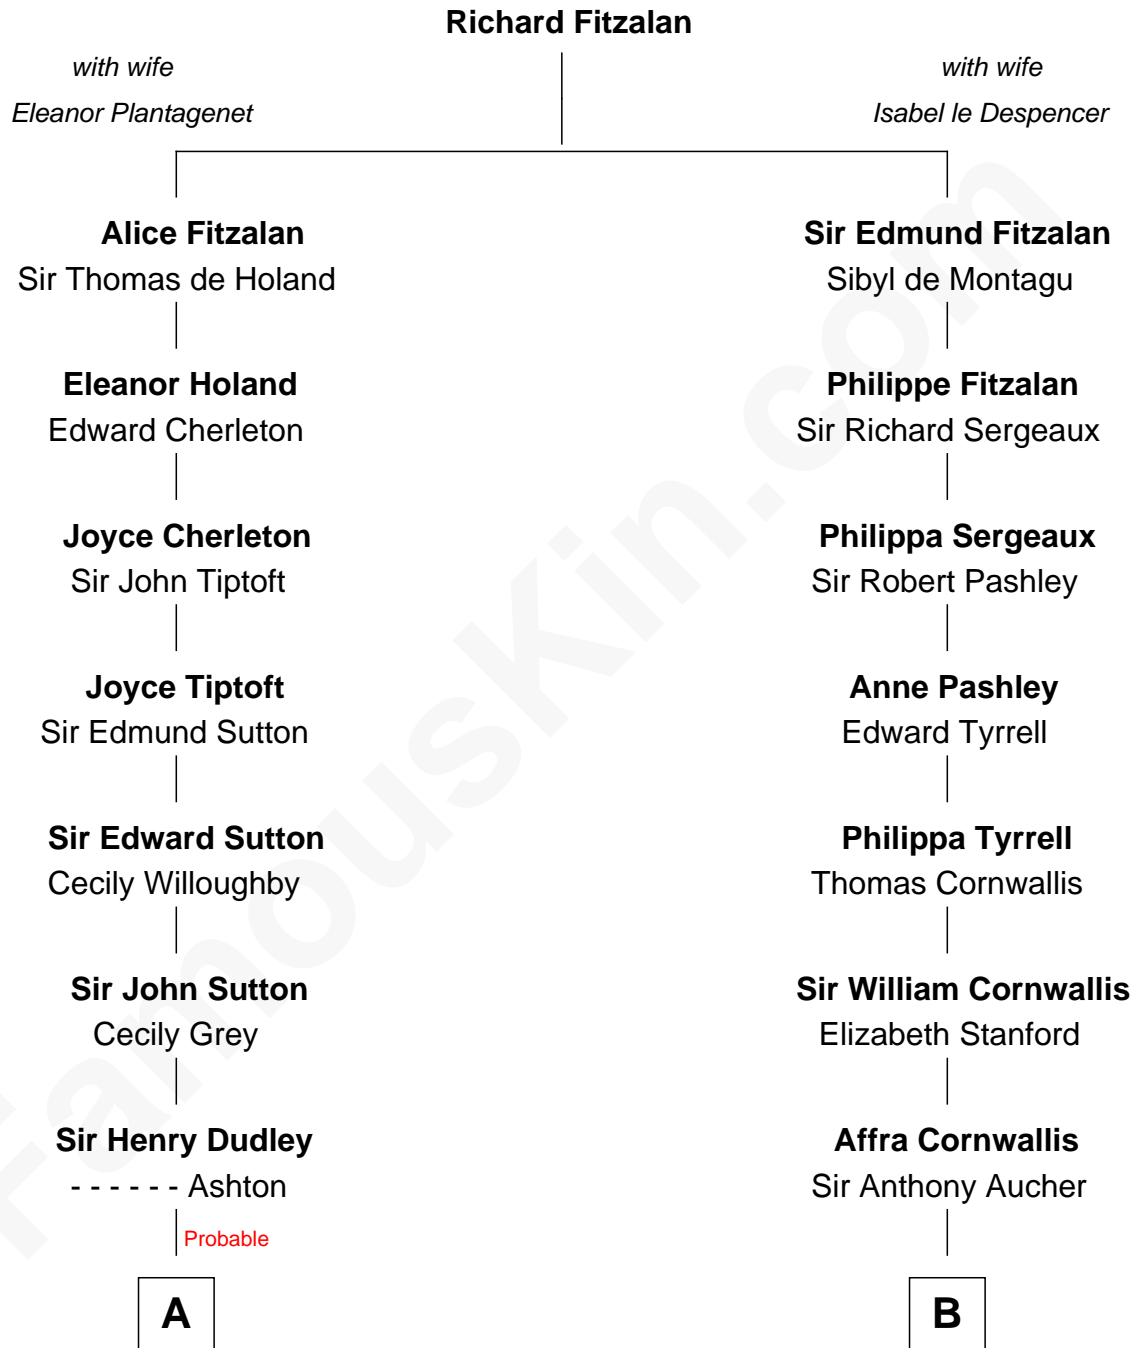

FamousKin.com

Relationship Chart of

Jane (Appleton) Pierce

First Lady of President Franklin Pierce

14th cousin 7 times removed of

Admiral Richard Byrd
Polar Explorer

C

Eliza Bolling West
Dr. Joel Walker Flood

Col. Henry De La Warr Flood
Mary Elizabeth Trent

Joel Walker Flood
Ella Faulkner

Eleanor Bolling Flood
Richard Evelyn Byrd

Admiral Richard Byrd
Polar Explorer

FamousKin.com