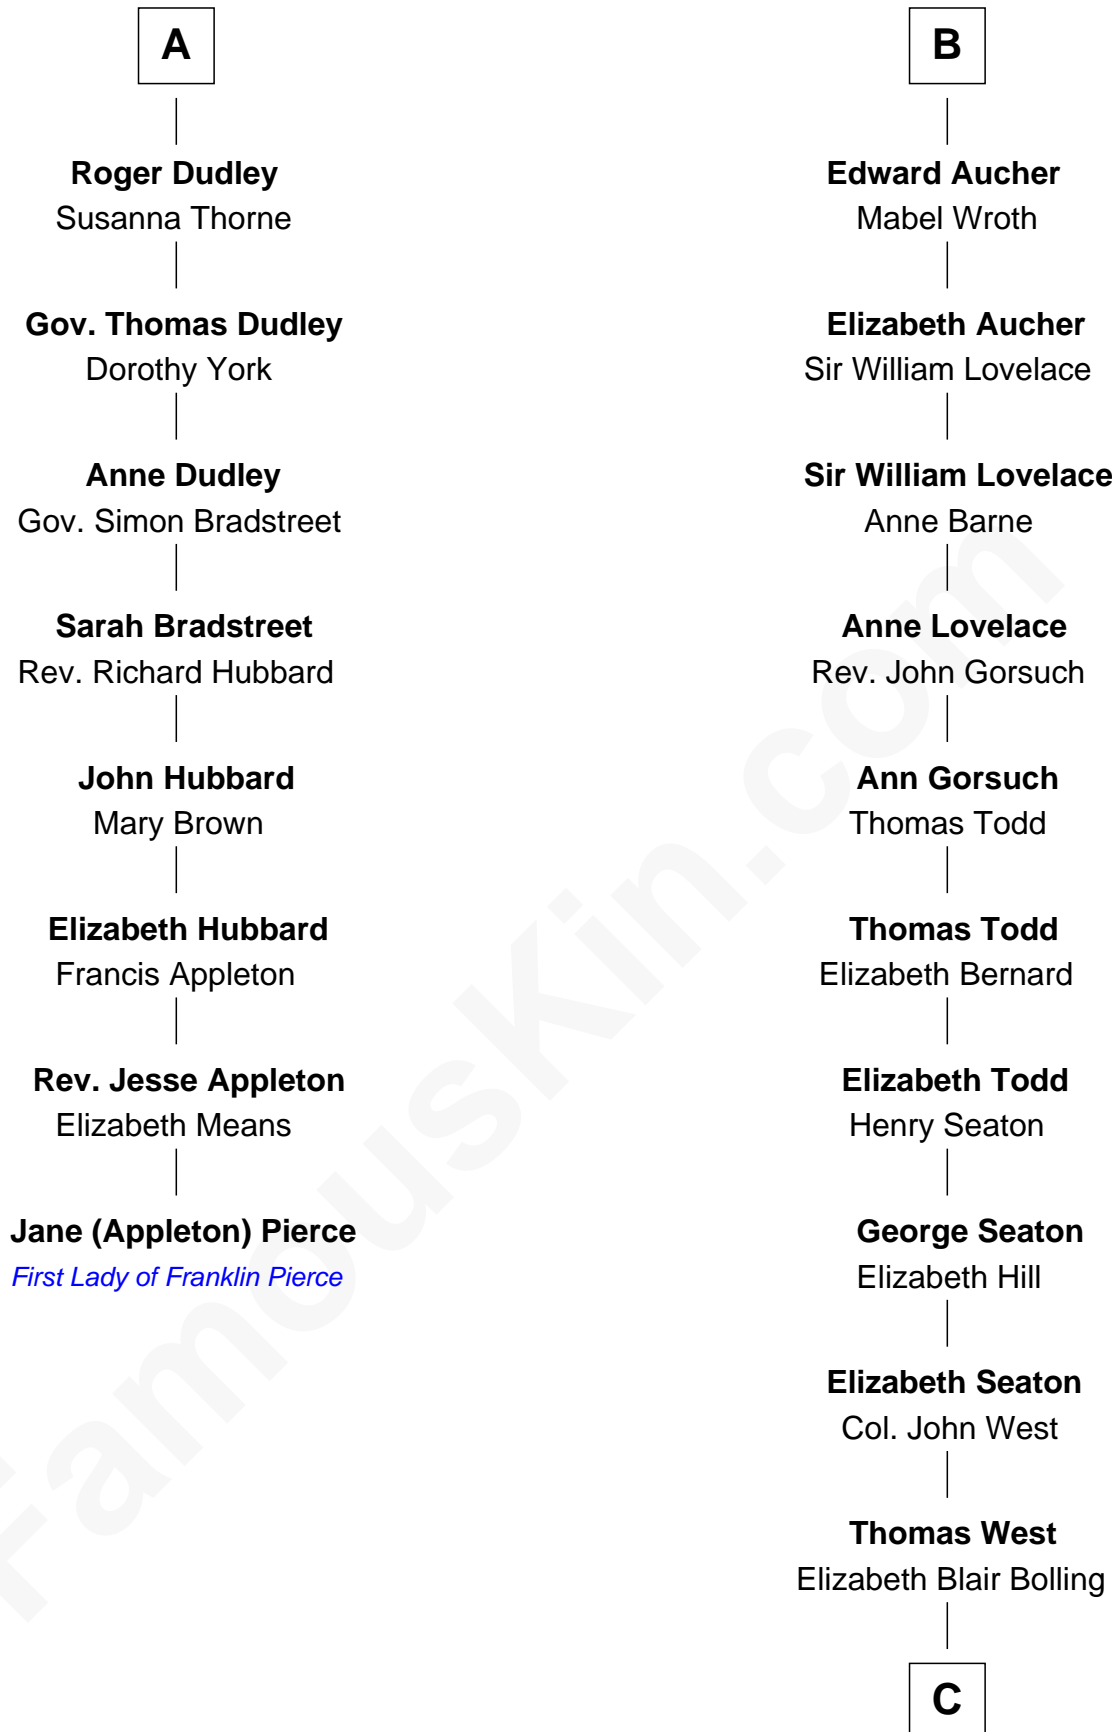

FamousKin.com

Relationship Chart of

Jane (Appleton) Pierce

First Lady of President Franklin Pierce

14th cousin 7 times removed of

Admiral Richard Byrd
Polar Explorer

C

Eliza Bolling West
Dr. Joel Walker Flood

Col. Henry De La Warr Flood
Mary Elizabeth Trent

Joel Walker Flood
Ella Faulkner

Eleanor Bolling Flood
Richard Evelyn Byrd

Admiral Richard Byrd
Polar Explorer

FamousKin.com