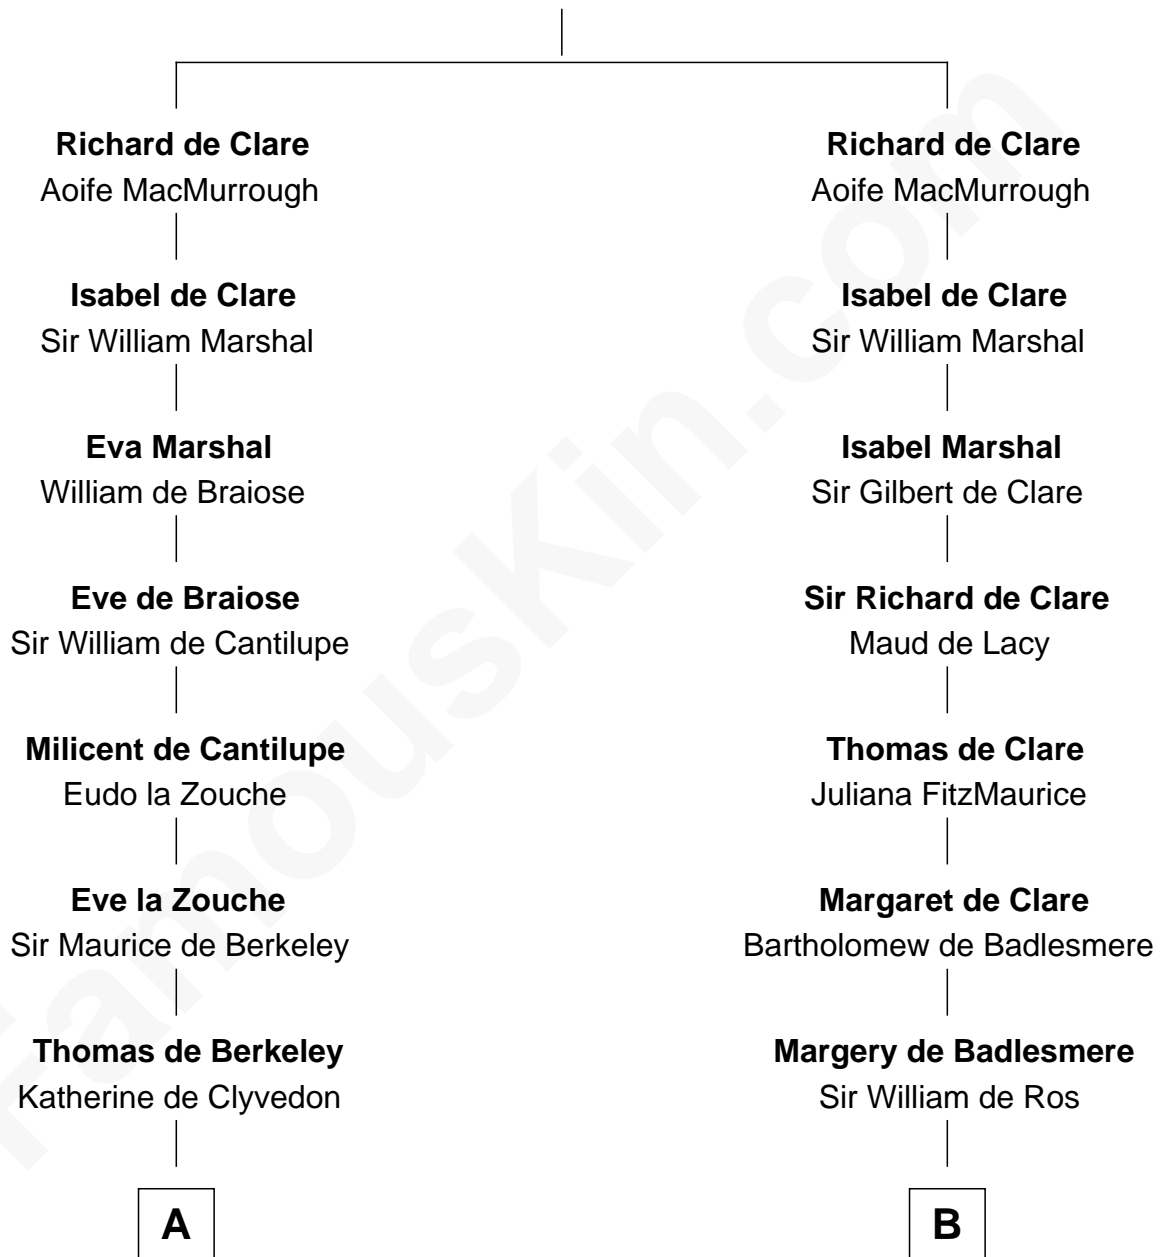

## Relationship Chart of Jane (Appleton) Pierce

*First Lady of President Franklin Pierce*

20th cousin of

**Robert Treat Paine**

*Signer of the Declaration of Independence*

**Gilbert Fitzgilbert de Clare**

Isabel de Beaumont

**C**

**John Hubbard**

Mary Brown

**Elizabeth Hubbard**

Francis Appleton

**Rev. Jesse Appleton**

Elizabeth Means

**Jane (Appleton) Pierce**

*First Lady of Franklin Pierce*

**D**

**Abigail Sherman**

Rev. Samuel Willard

**Abigail Willard**

Rev. Samuel Treat

**Eunice Treat**

Thomas Paine