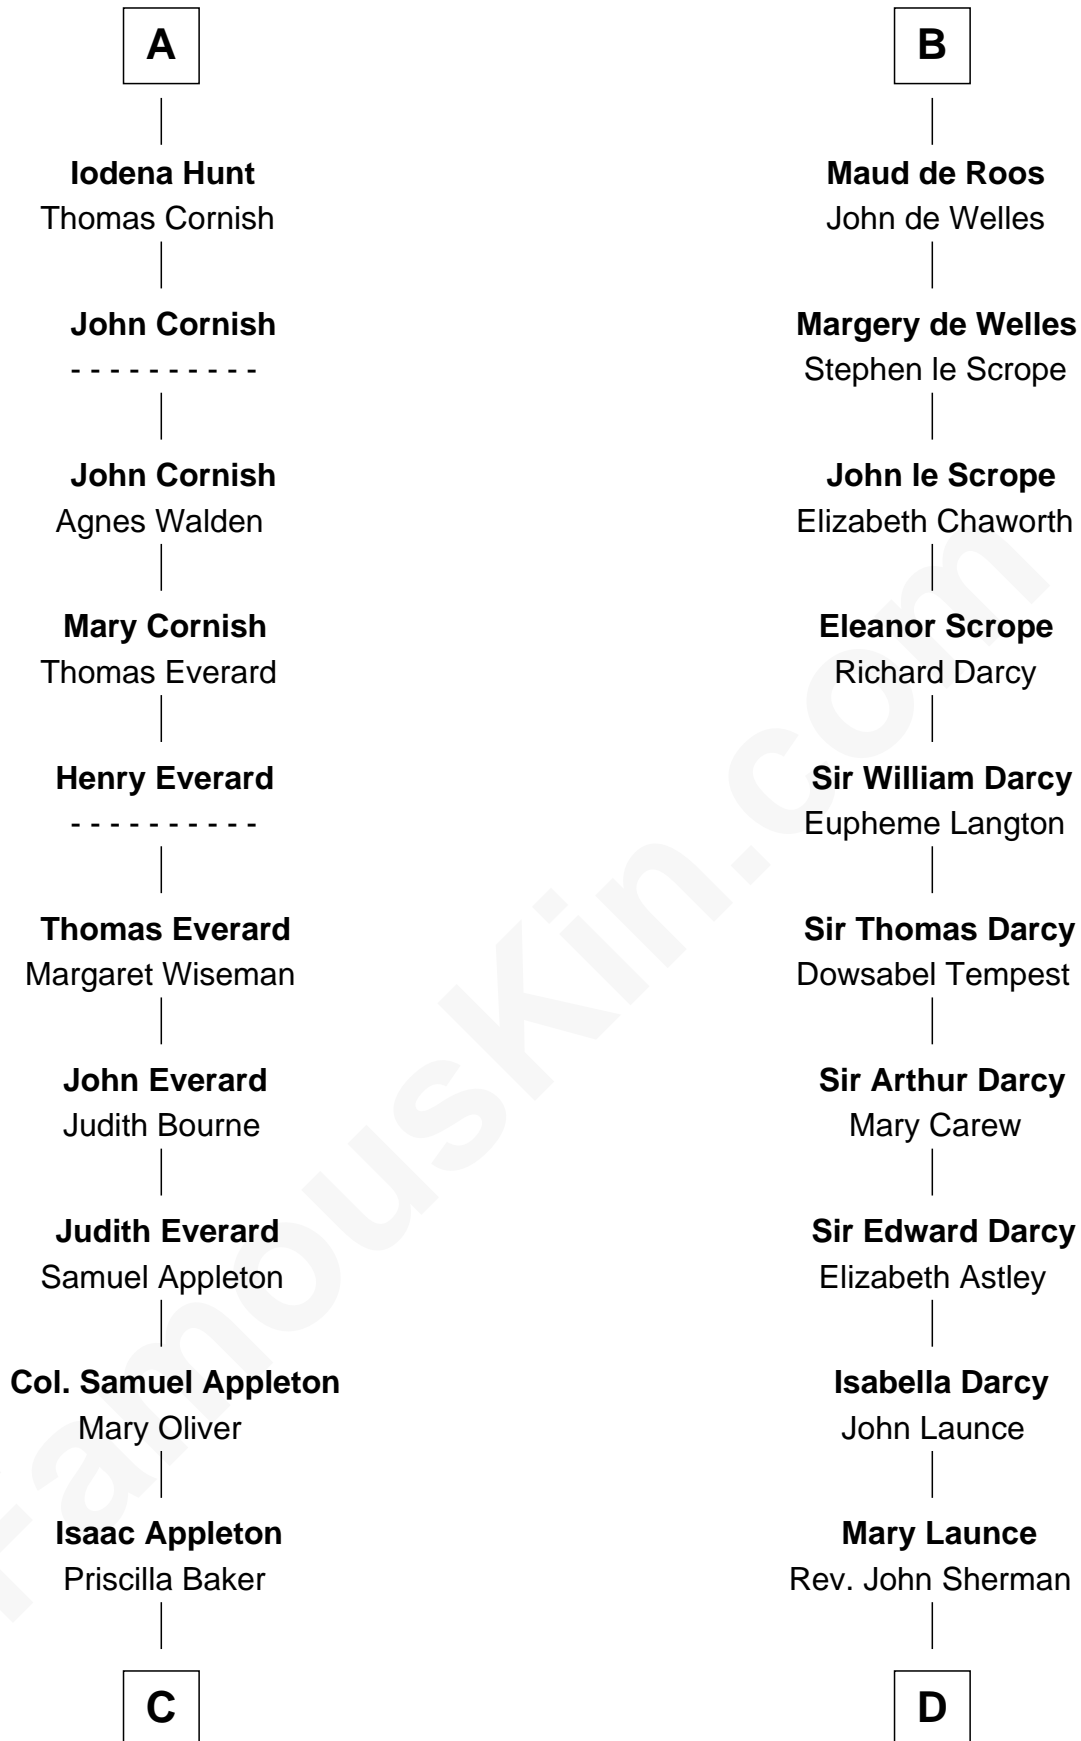

## Relationship Chart of

### Jane (Appleton) Pierce

*First Lady of President Franklin Pierce*

20th cousin of

### Robert Treat Paine

*Signer of the Declaration of Independence*

**C**

**Isaac Appleton**  
Elizabeth Sawyer

**Francis Appleton**  
Elizabeth Hubbard

**Rev. Jesse Appleton**  
Elizabeth Means

**Jane (Appleton) Pierce**  
*First Lady of Franklin Pierce*