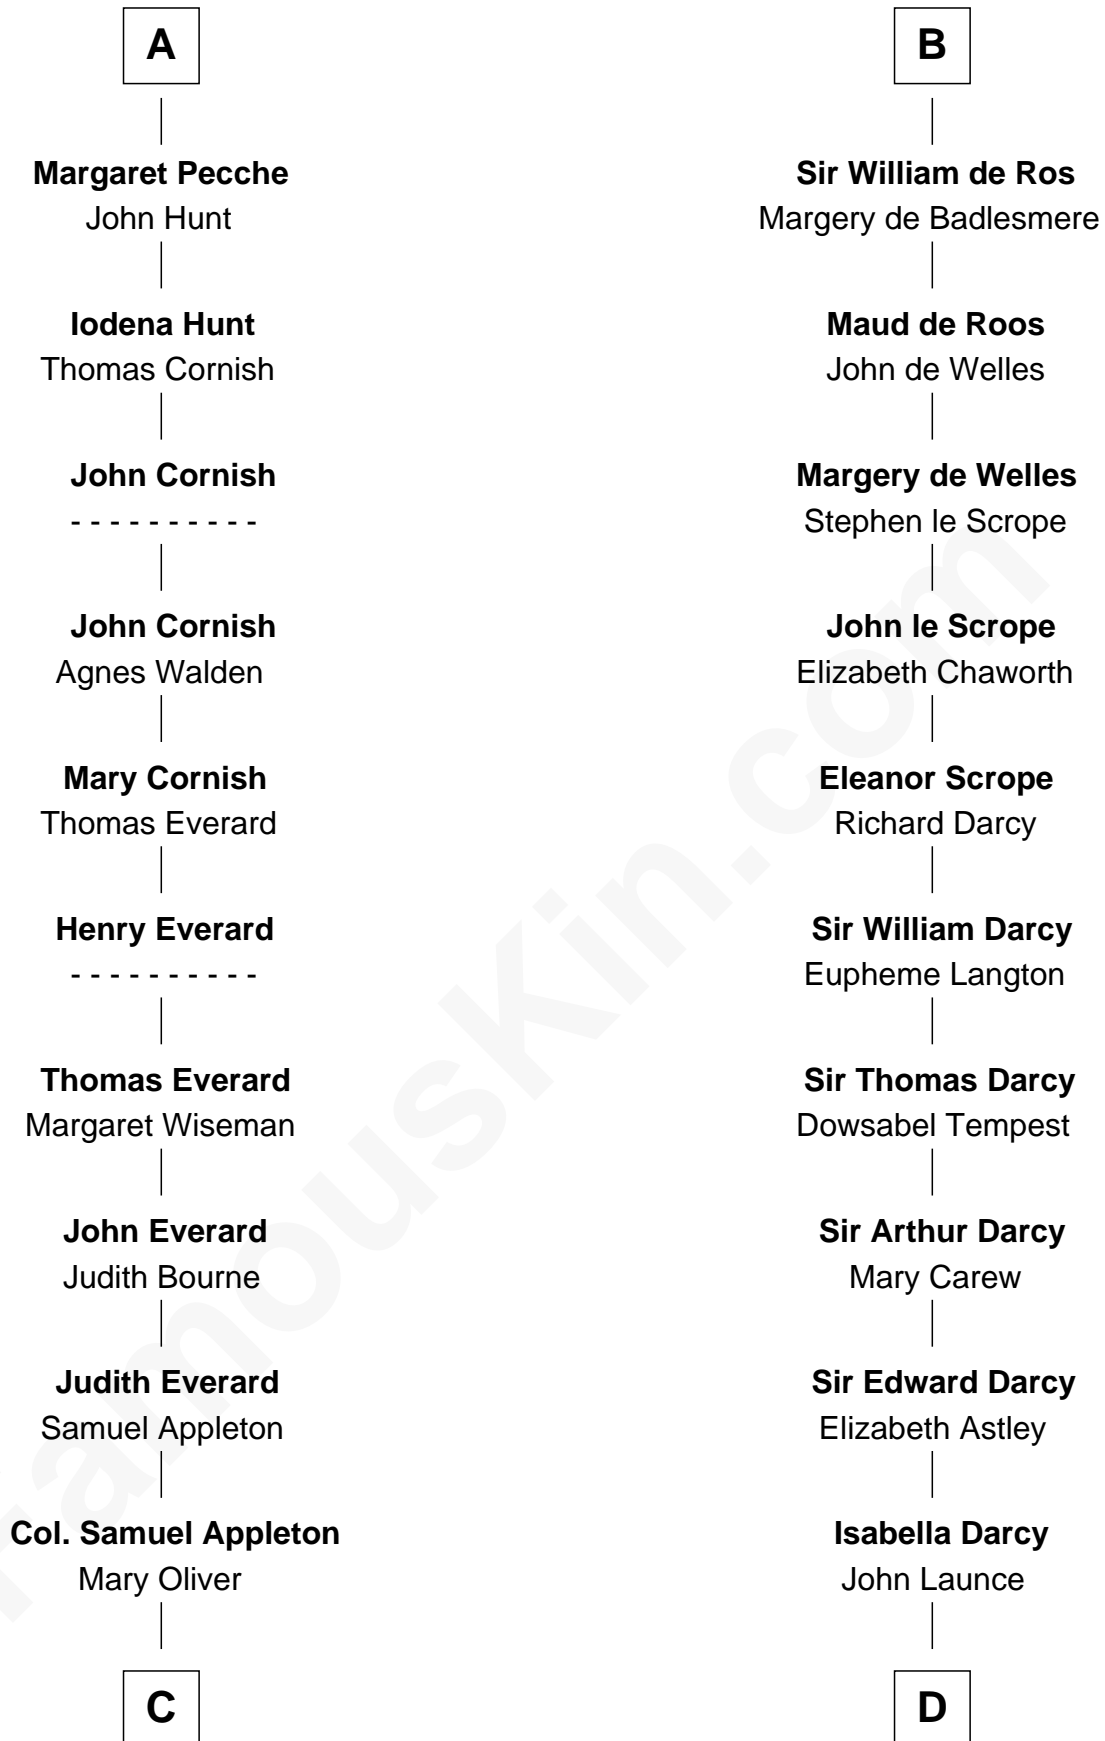

FamousKin.com

Relationship Chart of

Jane (Appleton) Pierce

First Lady of President Franklin Pierce

21st cousin of

Robert Treat Paine

Signer of the Declaration of Independence

C

Isaac Appleton
Priscilla Baker

Isaac Appleton
Elizabeth Sawyer

Francis Appleton
Elizabeth Hubbard

Rev. Jesse Appleton
Elizabeth Means

Jane (Appleton) Pierce
First Lady of Franklin Pierce

D

Mary Launce
Rev. John Sherman

Abigail Sherman
Rev. Samuel Willard

Abigail Willard
Rev. Samuel Treat

Eunice Treat
Thomas Paine

Robert Treat Paine
Signer of Declaration of Independence