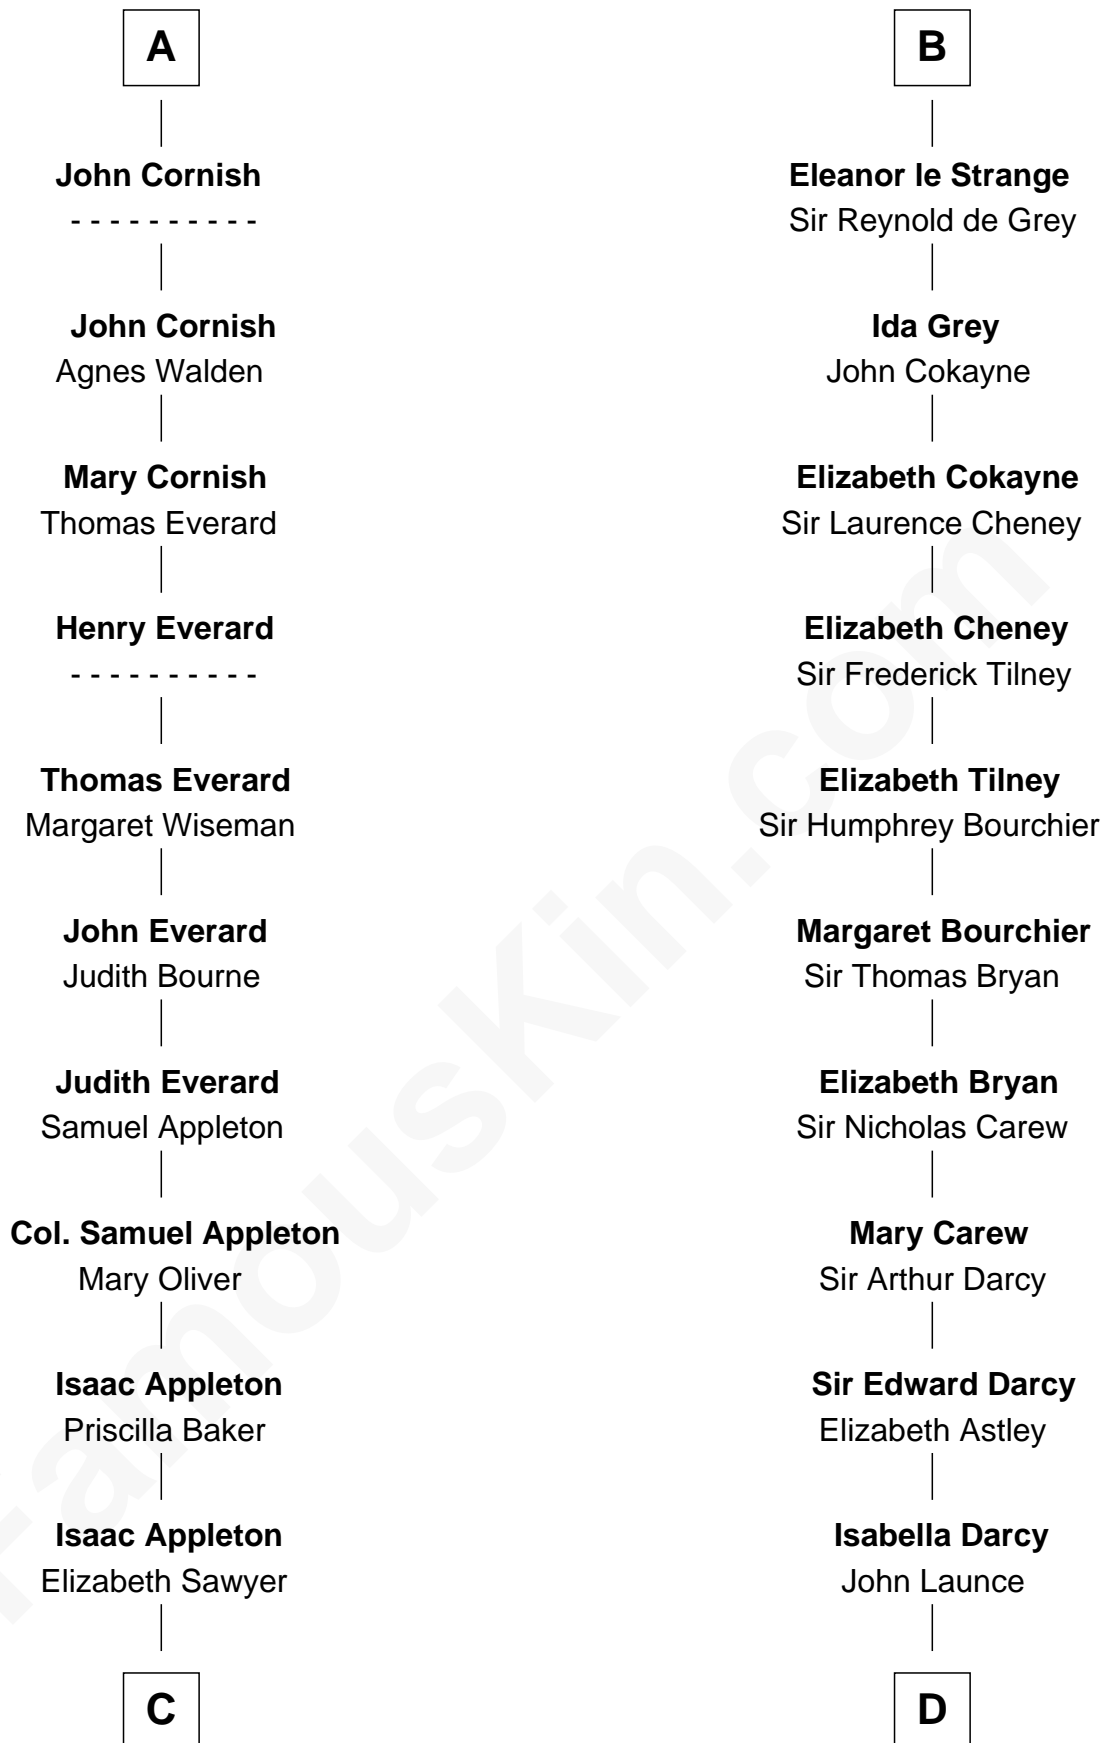

FamousKin.com

Relationship Chart of Jane (Appleton) Pierce

First Lady of President Franklin Pierce

19th cousin 2 times removed of

Robert Treat Paine

Signer of the Declaration of Independence

Richard de Lucy

C

Francis Appleton
Elizabeth Hubbard

Rev. Jesse Appleton
Elizabeth Means

Jane (Appleton) Pierce
First Lady of Franklin Pierce

D

Mary Launce
Rev. John Sherman

Abigail Sherman
Rev. Samuel Willard

Abigail Willard
Rev. Samuel Treat

Eunice Treat
Thomas Paine

Robert Treat Paine
Signer of Declaration of Independence