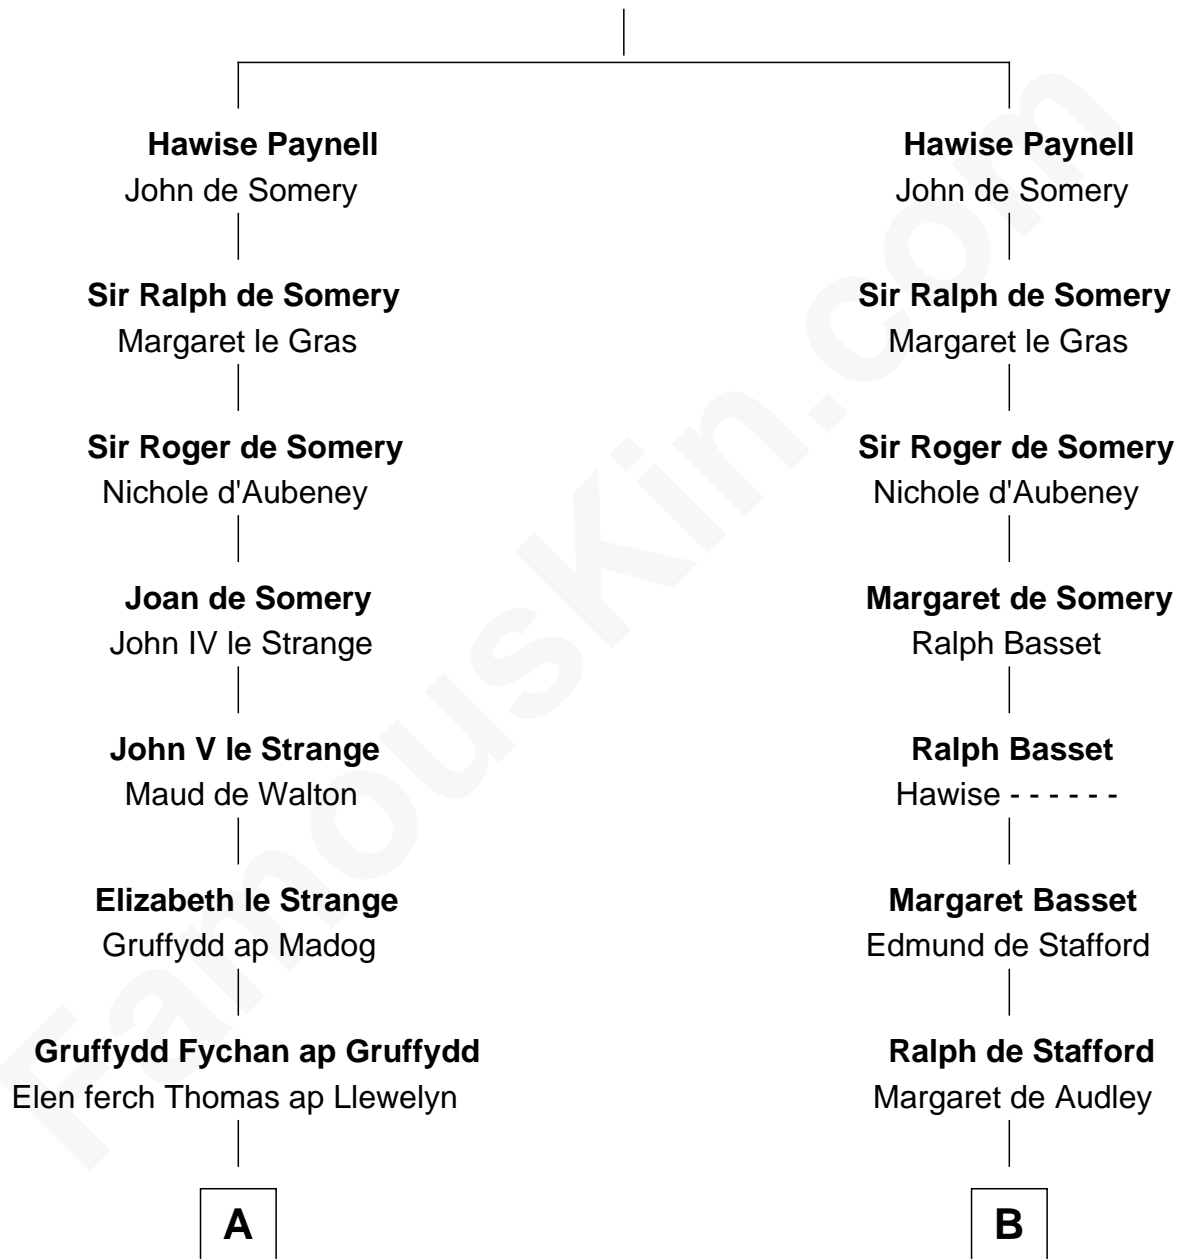

## Relationship Chart of

### Jane (Appleton) Pierce

*First Lady of President Franklin Pierce*

20th cousin of

### Thomas Nelson

*Signer of the Declaration of Independence*

**Ralph Paynell**

-----

**C**

**Isaac Appleton**  
Elizabeth Sawyer

**Francis Appleton**  
Elizabeth Hubbard

**Rev. Jesse Appleton**  
Elizabeth Means