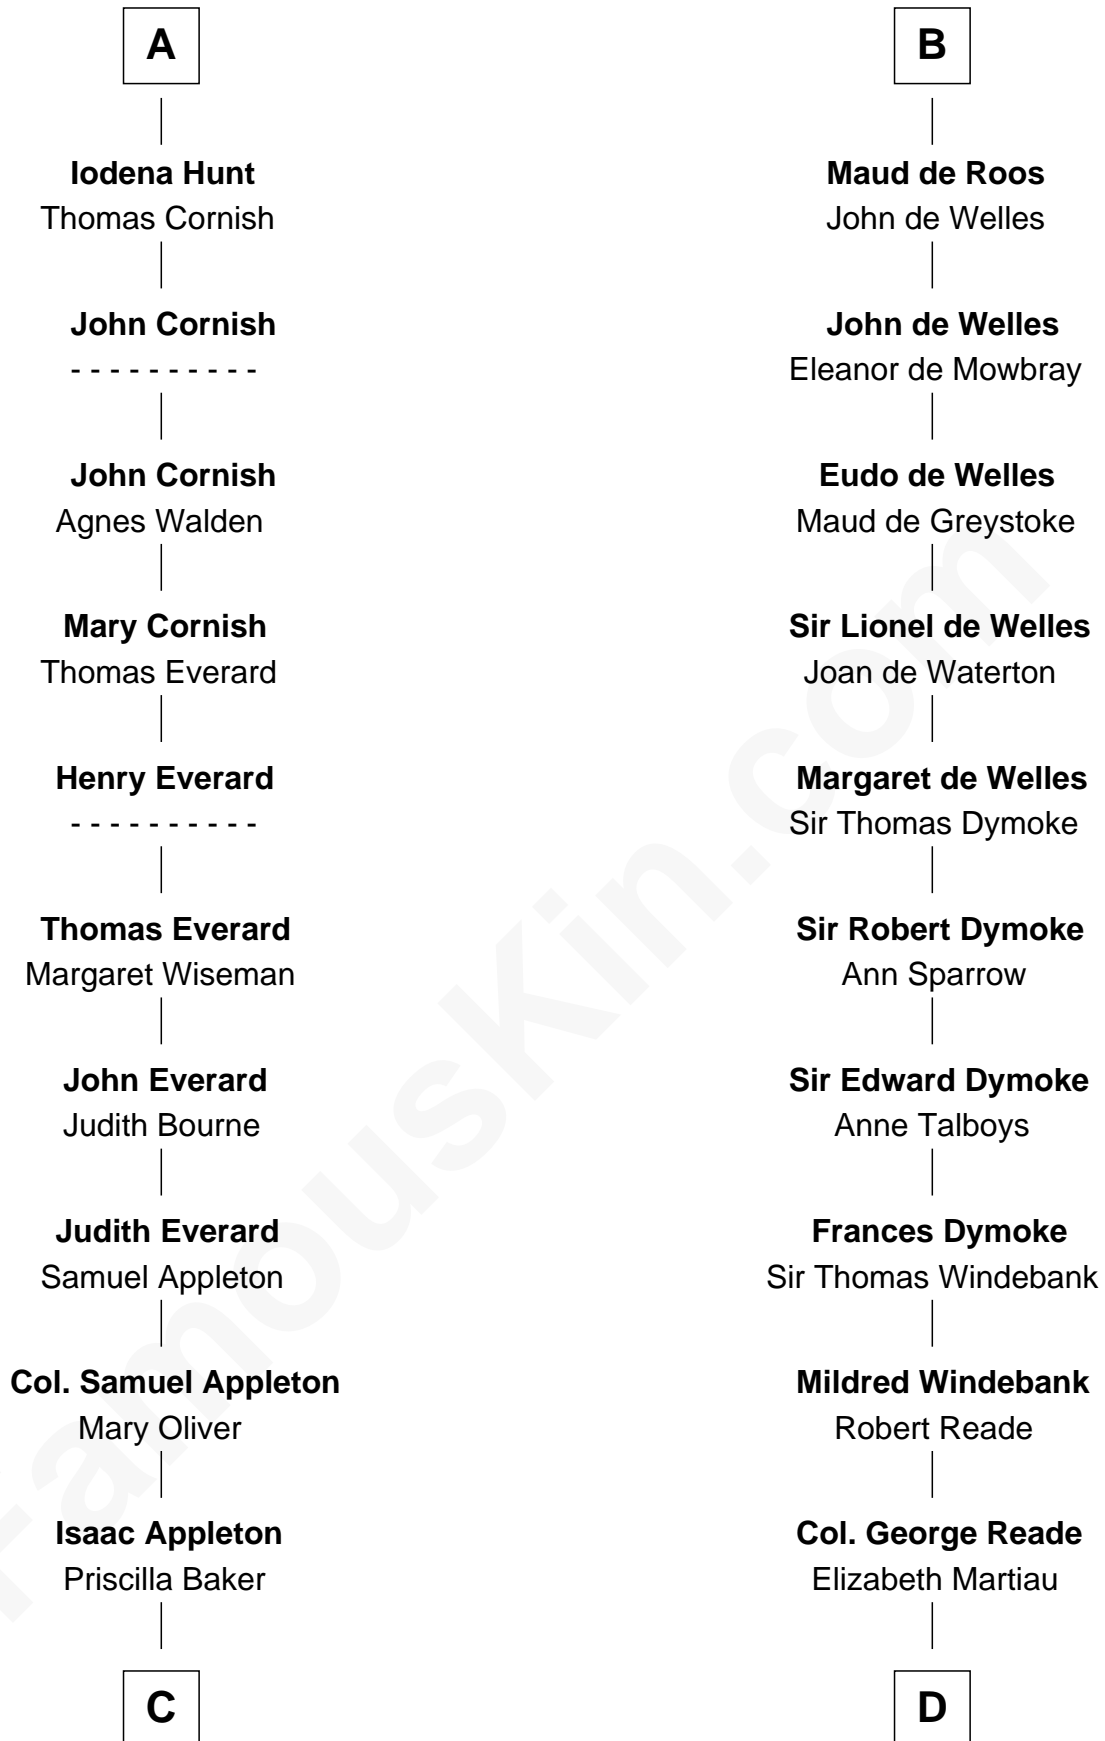

FamousKin.com

Relationship Chart of

Jane (Appleton) Pierce

First Lady of President Franklin Pierce

20th cousin of

Thomas Nelson

Signer of the Declaration of Independence

C

Isaac Appleton
Elizabeth Sawyer

Francis Appleton
Elizabeth Hubbard

Rev. Jesse Appleton
Elizabeth Means

Jane (Appleton) Pierce
First Lady of Franklin Pierce

D

Robert Reade
Mary Lilly

Margaret Reade
Thomas Nelson