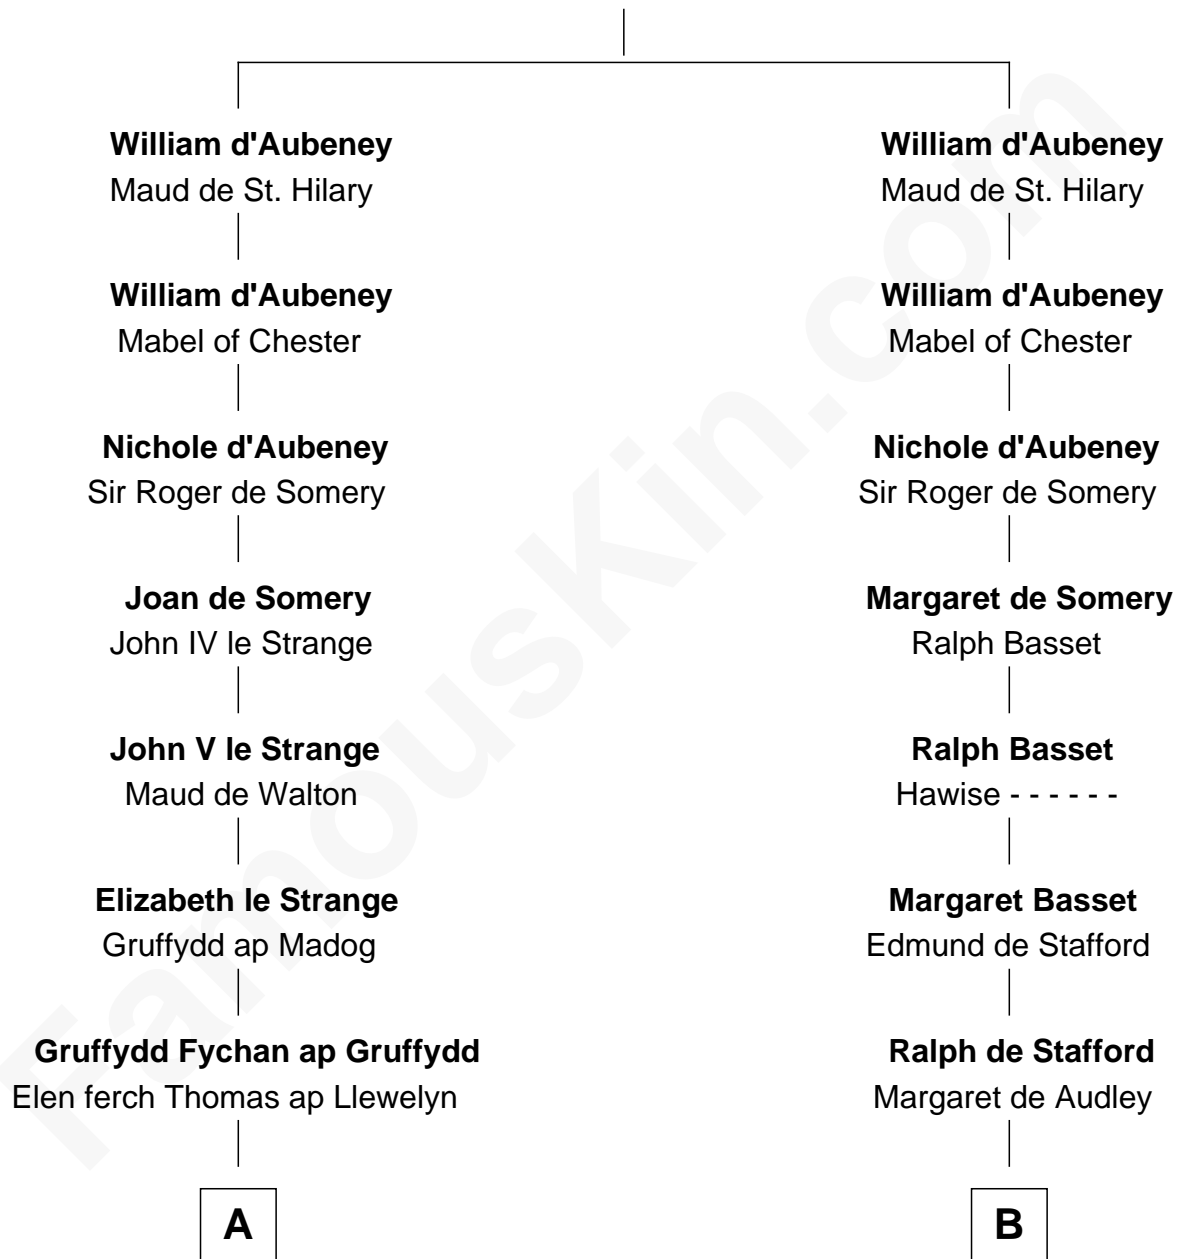

## Relationship Chart of

### Jane (Appleton) Pierce

*First Lady of President Franklin Pierce*

20th cousin of

### Thomas Nelson

*Signer of the Declaration of Independence*

**William d'Aubenev**

Alice of Louvain

**C**

**Isaac Appleton**  
Elizabeth Sawyer

**Francis Appleton**  
Elizabeth Hubbard

**Rev. Jesse Appleton**  
Elizabeth Means