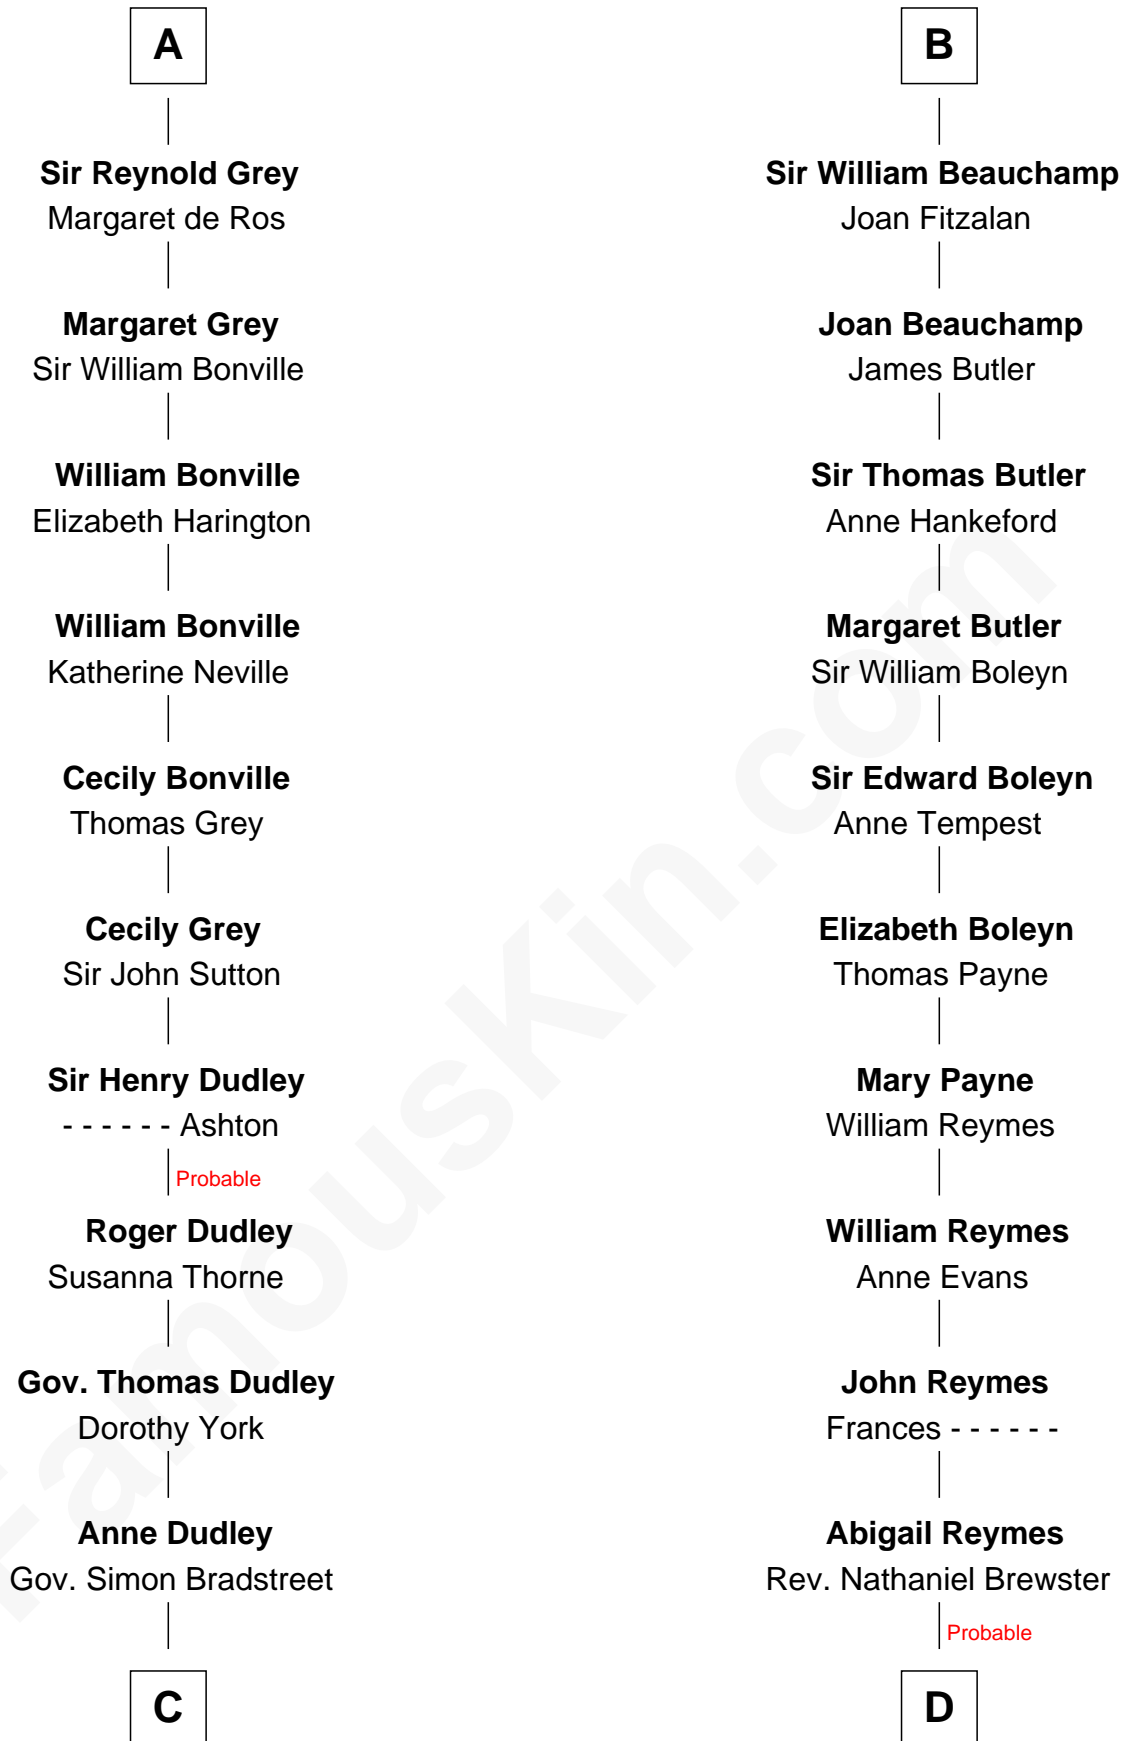

FamousKin.com

Relationship Chart of

Jane (Appleton) Pierce

First Lady of President Franklin Pierce

20th cousin 1 time removed of

William Floyd

Signer of the Declaration of Independence

William de Say