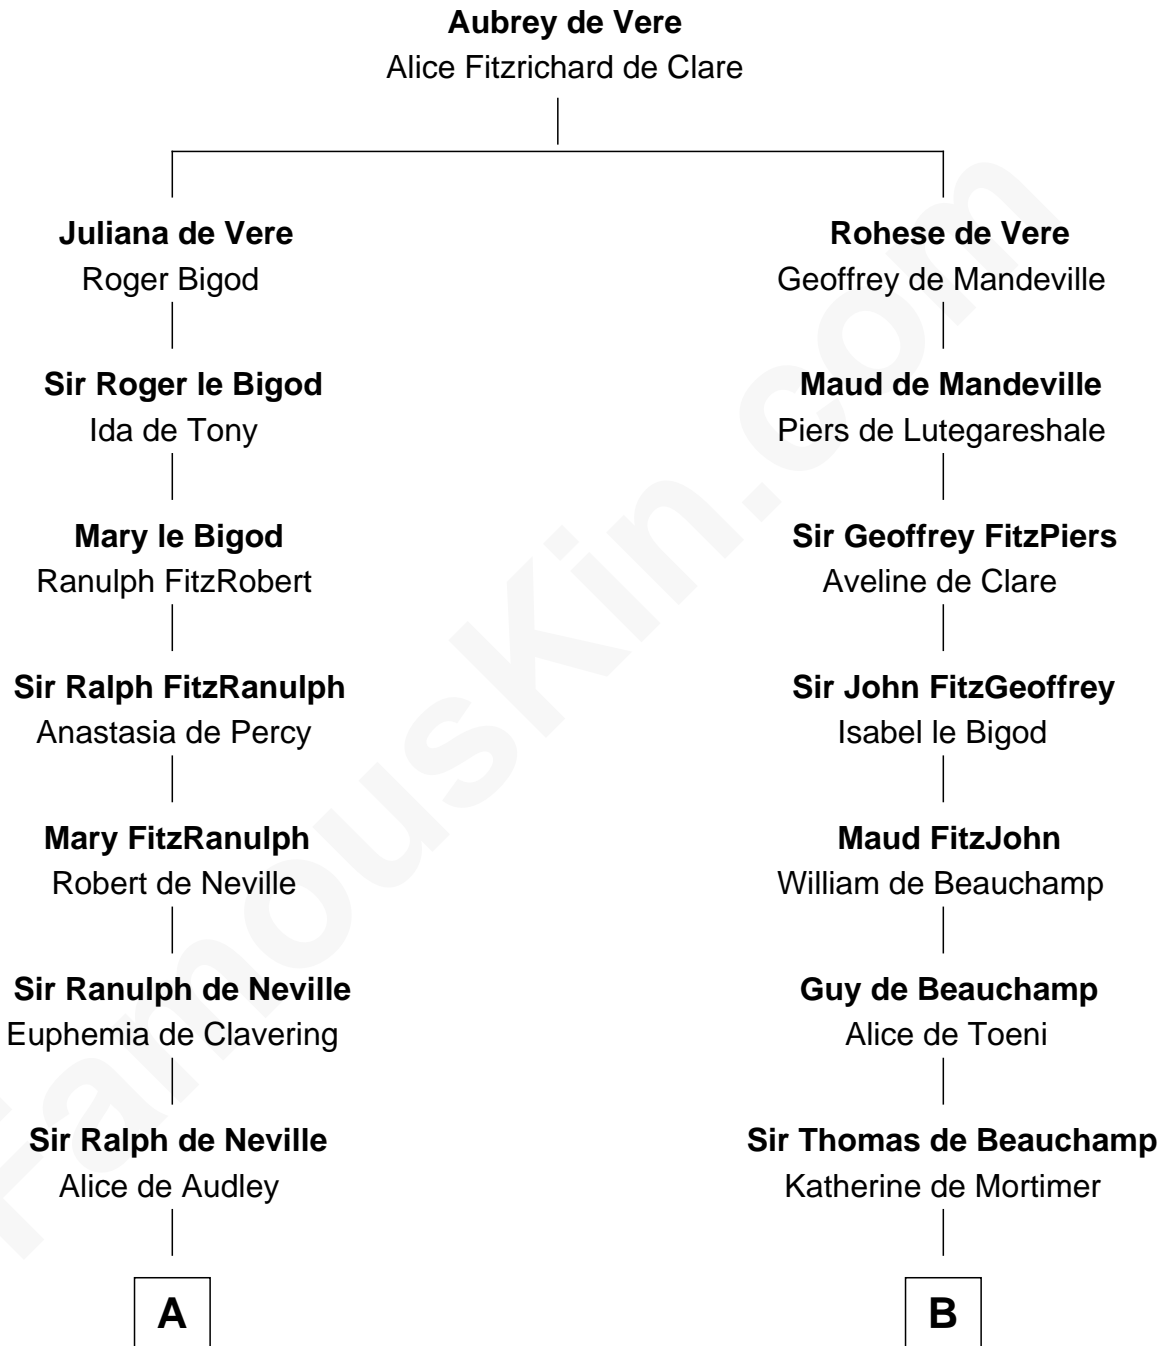

FamousKin.com

Relationship Chart of Jane (Appleton) Pierce

First Lady of President Franklin Pierce

20th cousin 1 time removed of

William Floyd

Signer of the Declaration of Independence

C

Sarah Bradstreet
Rev. Richard Hubbard