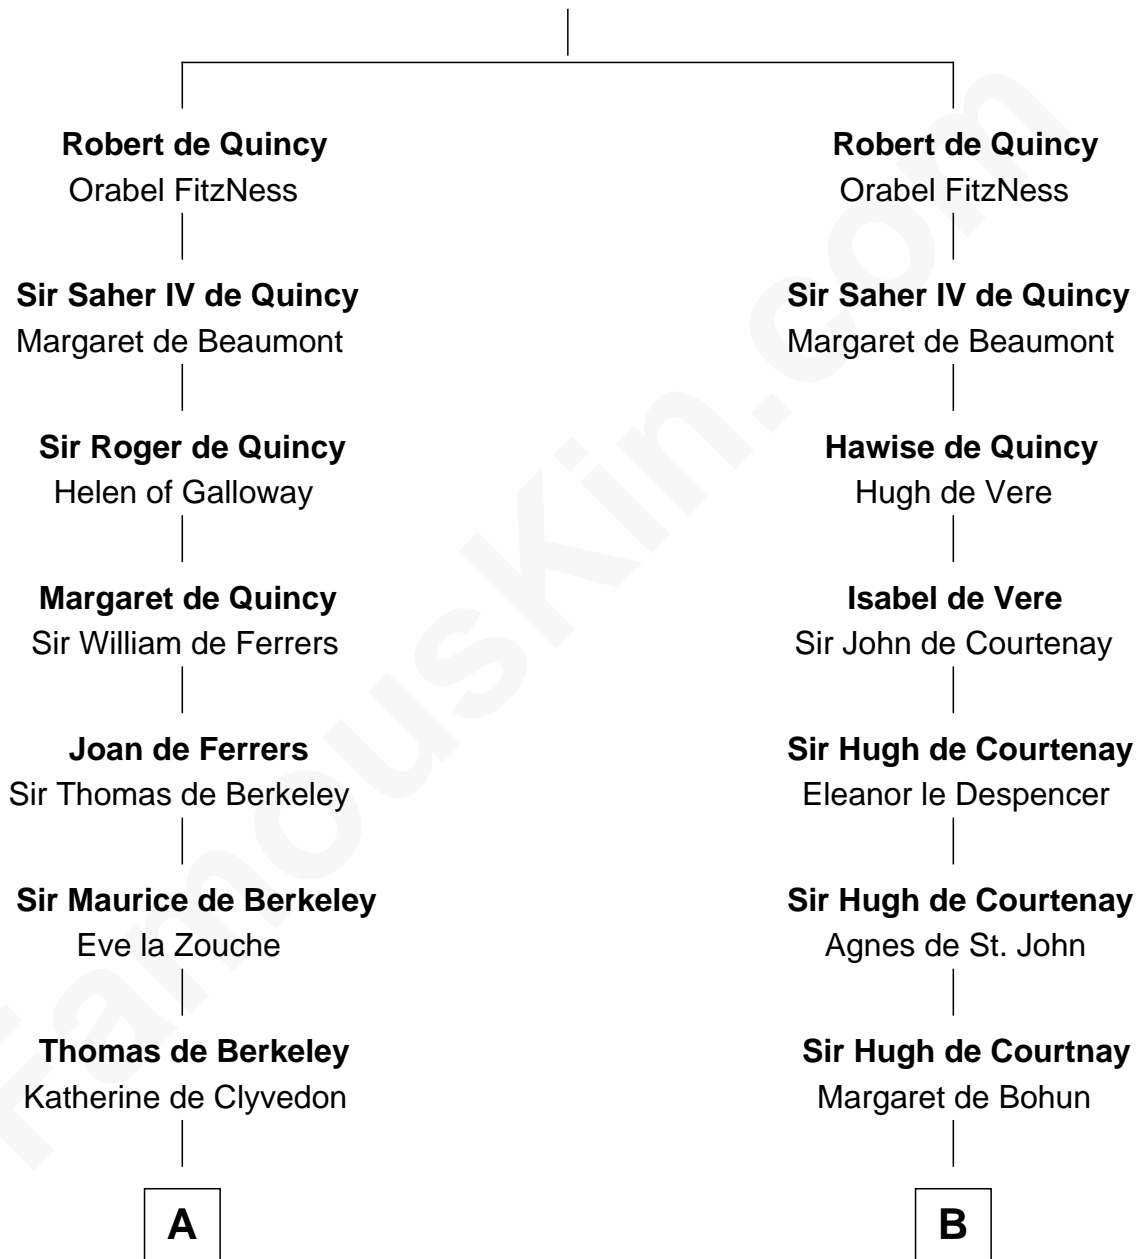

## Relationship Chart of

### Jane (Appleton) Pierce

*First Lady of President Franklin Pierce*

20th cousin of

### General William Whipple

*Signer of the Declaration of Independence*

**Saher I de Quincy**

Maud de St. Liz

**C**

**John Hubbard**

Mary Brown

**Elizabeth Hubbard**