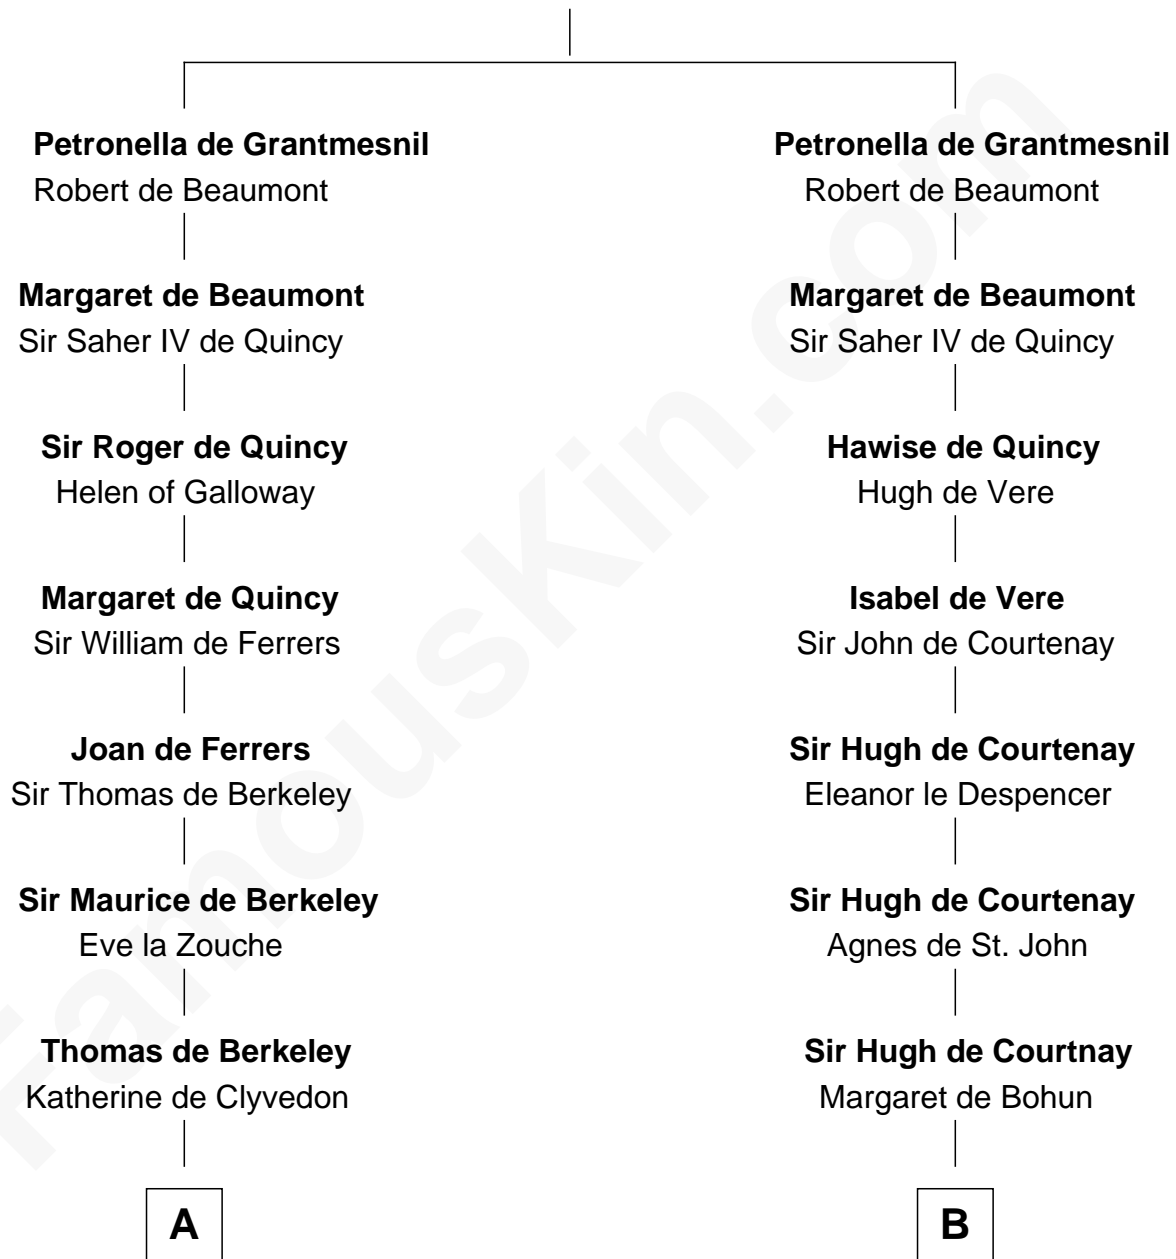

FamousKin.com

Relationship Chart of

Jane (Appleton) Pierce

First Lady of President Franklin Pierce

20th cousin of

General William Whipple

Signer of the Declaration of Independence

Hugh de Grantmesnil