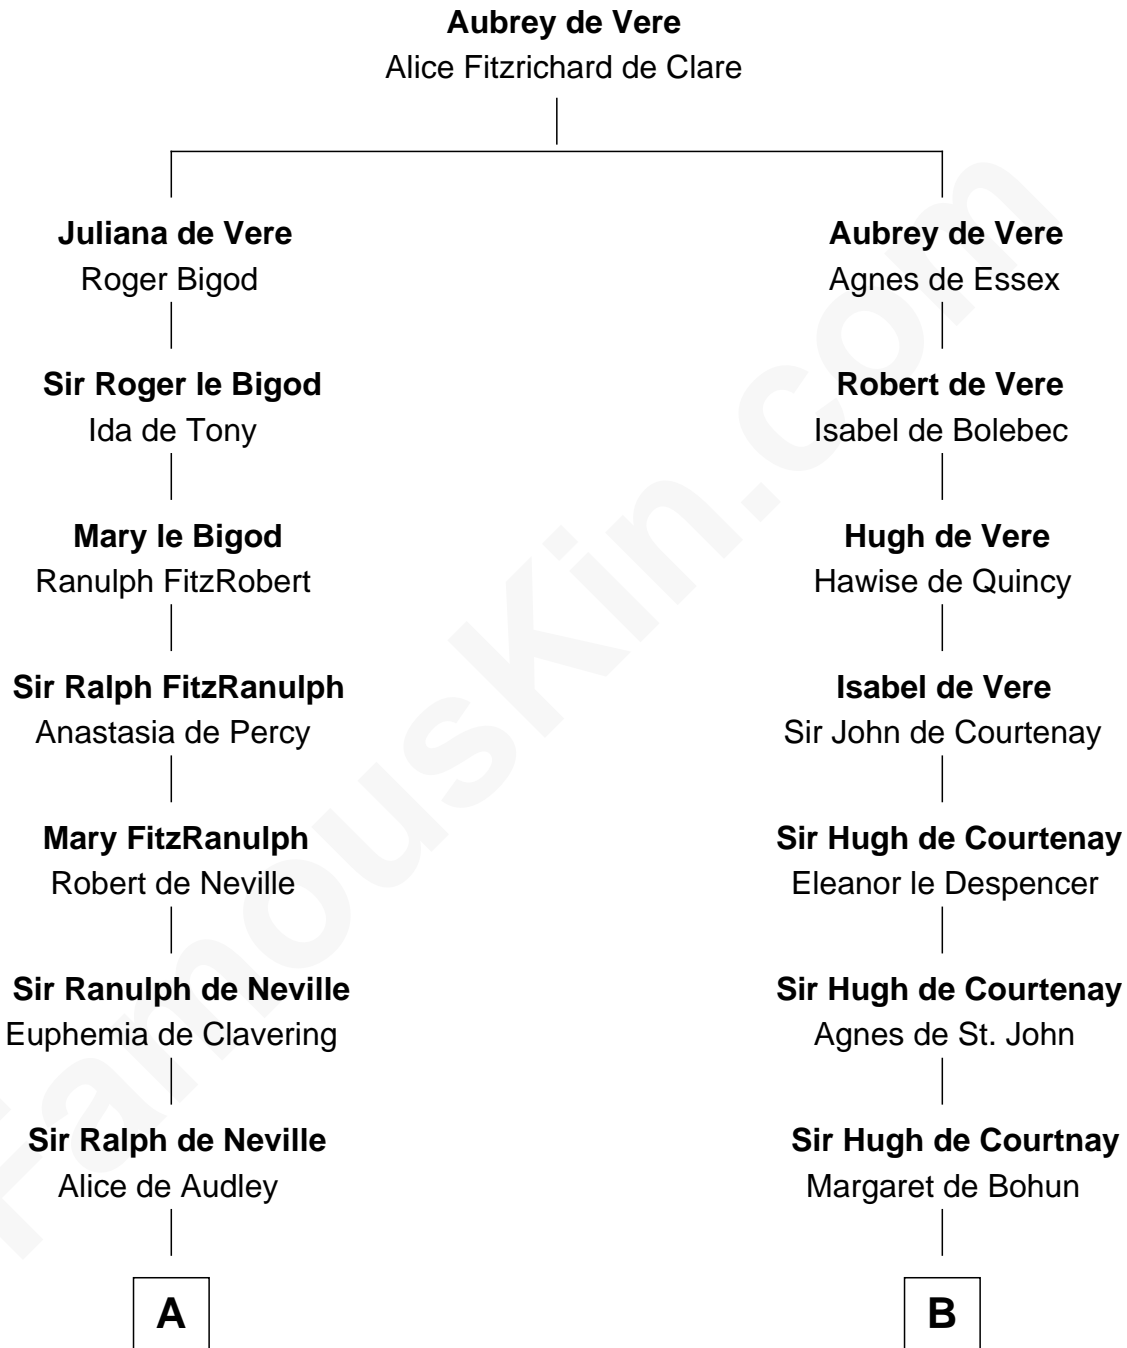

FamousKin.com

Relationship Chart of

Jane (Appleton) Pierce

First Lady of President Franklin Pierce

20th cousin 1 time removed of

General William Whipple

Signer of the Declaration of Independence

C

Sarah Bradstreet
Rev. Richard Hubbard

John Hubbard
Mary Brown

Elizabeth Hubbard
Francis Appleton

Rev. Jesse Appleton
Elizabeth Means

Jane (Appleton) Pierce
First Lady of Franklin Pierce

D

Mary Oliver
Col. Samuel Appleton