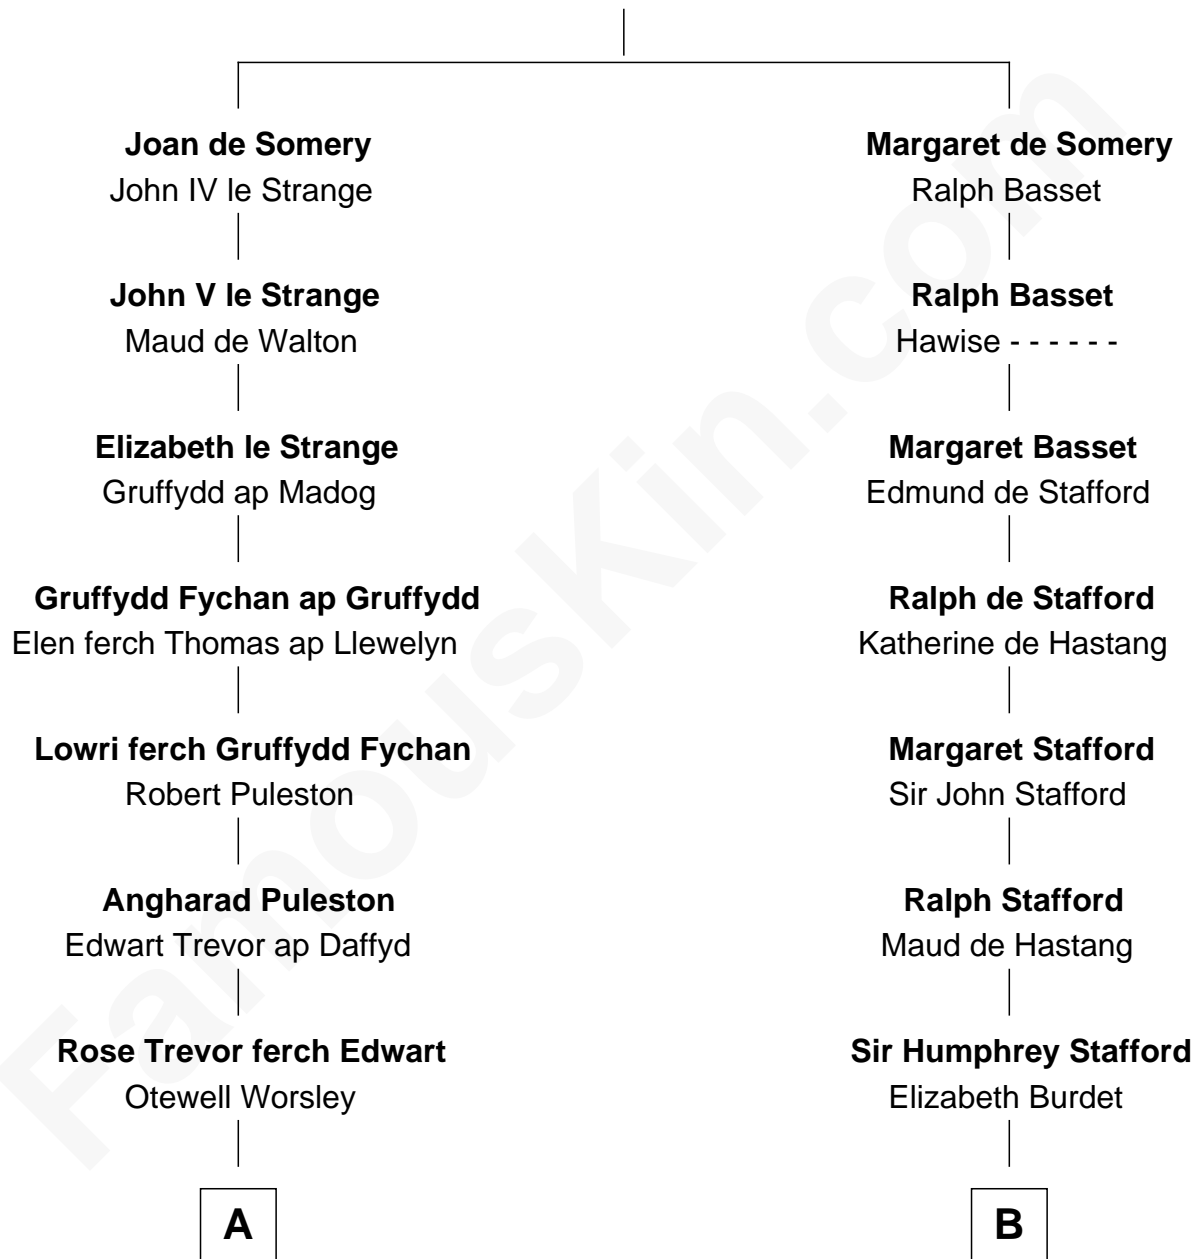

FamousKin.com

Relationship Chart of

Jane (Appleton) Pierce

First Lady of President Franklin Pierce

17th cousin 1 time removed of

Robert Townsend

Member of the Culper Spy Ring during the American Revolution

Sir Roger de Somery

Nichole d'Aubenev

C

Samuel Townsend

Sarah Stoddard

Robert Townsend

Spy known as "Culper Jr."

FamousKin.com