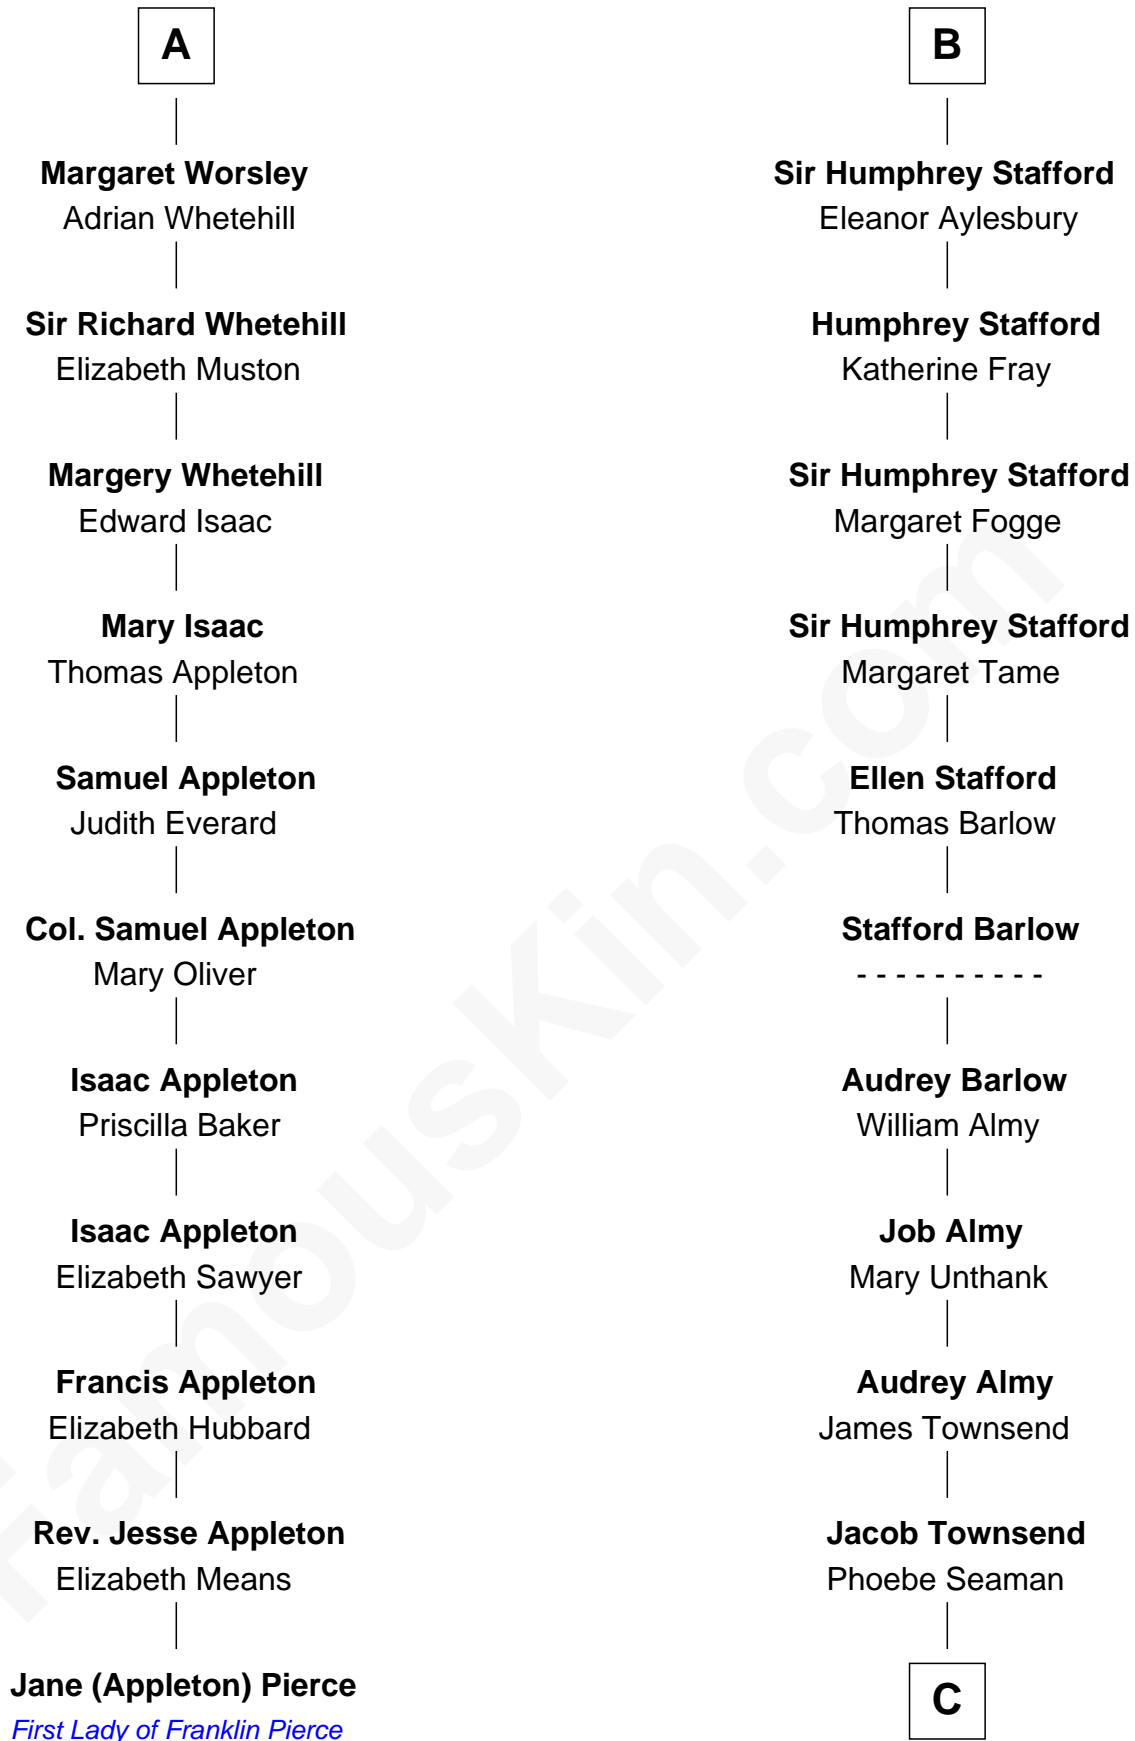

FamousKin.com

Relationship Chart of

Jane (Appleton) Pierce

First Lady of President Franklin Pierce

17th cousin 1 time removed of

Robert Townsend

Member of the Culper Spy Ring during the American Revolution

Sir Roger de Somery

Nichole d'Aubenev

C

Samuel Townsend

Sarah Stoddard

Robert Townsend

Spy known as "Culper Jr."

FamousKin.com