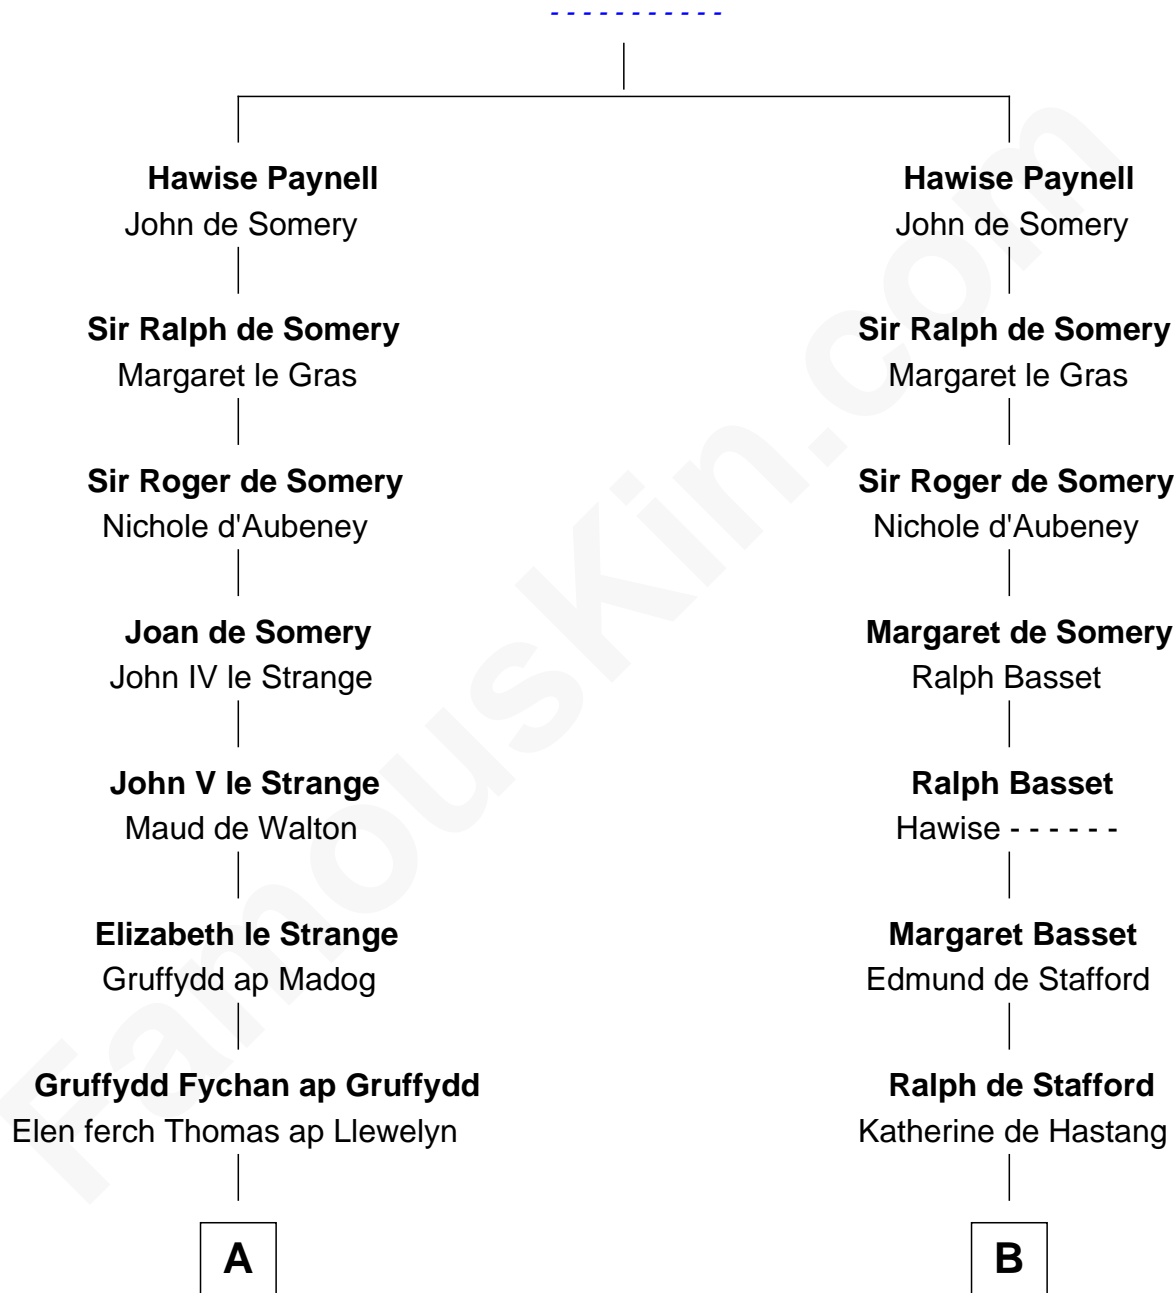

FamousKin.com

Relationship Chart of

Jane (Appleton) Pierce

First Lady of President Franklin Pierce

20th cousin 1 time removed of

Robert Townsend

Member of the Culper Spy Ring during the American Revolution

Ralph Paynell

C

Isaac Appleton
Elizabeth Sawyer

Francis Appleton
Elizabeth Hubbard

Rev. Jesse Appleton
Elizabeth Means

Jane (Appleton) Pierce
First Lady of Franklin Pierce

D

Job Almy
Mary Unthank

Audrey Almy
James Townsend

Jacob Townsend
Phoebe Seaman

Samuel Townsend
Sarah Stoddard

Robert Townsend
Spy known as "Culper Jr."